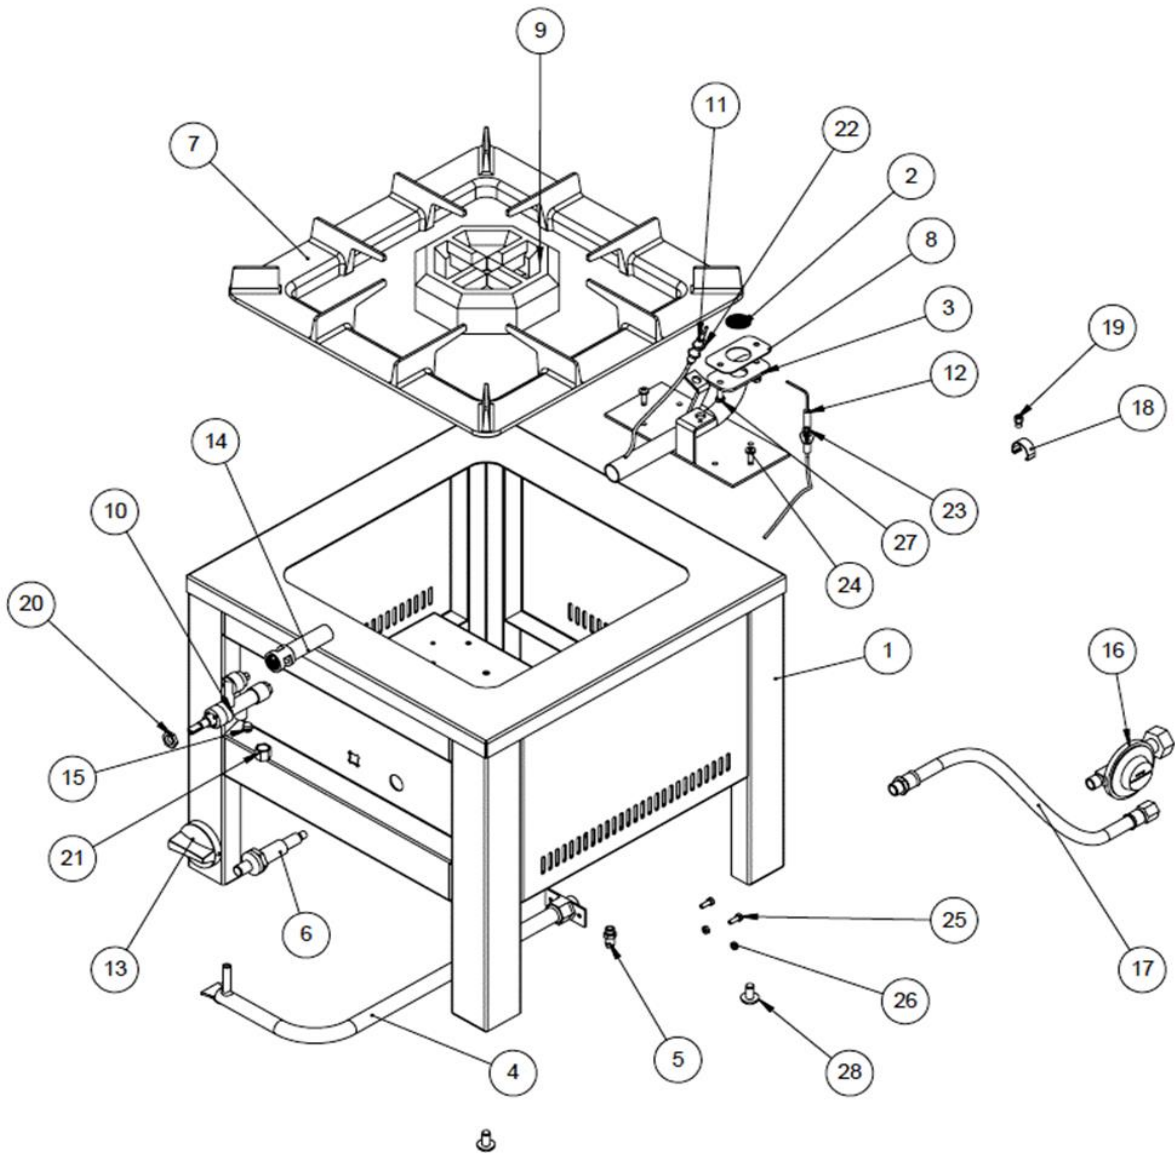

Hokker "Big Flame"

Date 13-05-2024

Revision #

1.0

Revision First Bill of Materials (BOM)

Bill of materials (BOM)

 <b style="font-size: 24px; margin-left: 10px;">HENDI Tools for Chefs Hendi B.V. Innovatielaan 6 6745 XW De Klomp The Netherlands	Batch #	Appliance part#
	000000 and up	147108
	Description	
	Hokker "Big Flame"	

Date	13-05-2024	Revision #	1.0
Revision	First Bill of Materials (BOM)		

Item	Description	Part#	Quantity	Remark	Picture
1	Frame	n/a	1		
2	Mesh burner	924051	1		
3	Intake pipe	n/a	1		
4	Inlet pipe	147191	1		
5	Pressure nippel	924037	1		
6	Piezo igniter	153178	1	Incl nut	
7	Pan support 40x40cm	147177	1		
8	Gasket	924044	1		
9	Gas burner	924075	1		
10	Gas valve	147115	1	Incl item 20	
11	Thermo couple	152195	1	Incl 2 pcs of item 22	
12	Electrode with wiring	145654	1		
13	Knob	145692	1		
14	Air intake	n/a	1		
15	Cutting ring	nss	1	Available as 152089	
16a	Regulator 50mBar	152157	1		
16b	Regulator 37mBar	152188	1		
16c	Regulator 37mBar UK	153161	1	*Note Only for United Kingdom	
16d	Regulator 30mBar	930274	1	*Note Only for Norway and Sweden	
17	Hose assembly	147139	1		
18	Clip	147184	1	Incl item 21, only for natural gas	
19	Sproeier 1,90 mm gaskraan	nss	1	Available as 147184	
20	Nut M12x1	nss	1	Available as 147115	
21	Nut M12x1	152089	1	Incl item 15	
22	Nut M 8x1	nss	2	Available as 152195	
23	Sheet metal screw	n/a	1		
24	Sheet metal screw	n/a	2		
25	Bolt M4x12	n/a	2		
26	Nut M4	n/a	2		
27	Bolt M5x12	n/a	2		
28	Buffer	n/a	4		