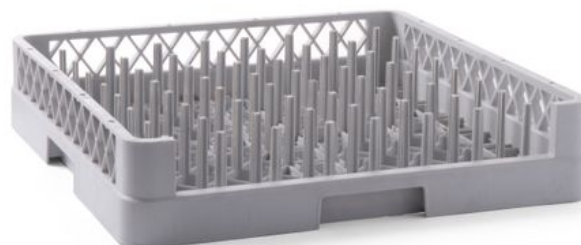

Dishwasher basket for trays

877111

The structure allows for maximum flow of water between the trays in all directions. With pre-shaped pins. With one open end for trays and other long items.

Specifications

Nestable	: No
Collapsible	: No
Materials	: PP (Polypropylene)
Packed per	: 1
Packaging type	: Sticker
Length (mm)	: 500
Width (mm)	: 500
Height (mm)	: 100
Measurements	: 500x500x(H)100

Transport specifications