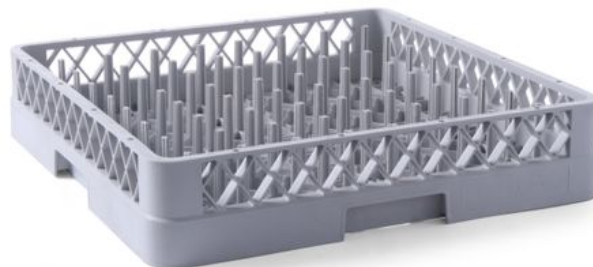

Dishwasher basket for plates

877104

The structure allows for maximum flow of water between the dishes in all directions. With pre-shaped pins. The spaces between separators create the optimum tilt of plates necessary for effective washing.

Specifications

Nestable	: No
Collapsible	: No
Materials	: PP (Polypropylene)
Packed per	: 1
Packaging type	: Sticker
Length (mm)	: 500
Width (mm)	: 500
Height (mm)	: 100
Measurements	: 500x500x(H)100

Transport specifications