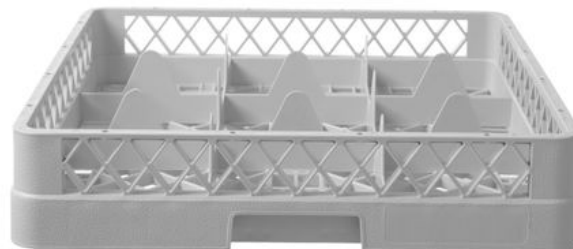

Dishwasher basket for glassware

877050

Specifications

Nestable	: No
Collapsible	: No
Materials	: PP (Polypropylene)
Packed per	: 1
Packaging type	: Sticker
Length (mm)	: 500
Width (mm)	: 500
Height (mm)	: 104
Measurements	: 500x500x(H)104

Transport specifications

EAN	: 8711369877050
Intrastat code	: 39241000
Gross weight (kg)	: 1.66
Net weight (kg)	: 1.66
Export carton length (mm)	: 625
Export carton width (mm)	: 522
Export carton height (mm)	: 522
Quantity per export carton	: 6
Sales units per pallet	: 36