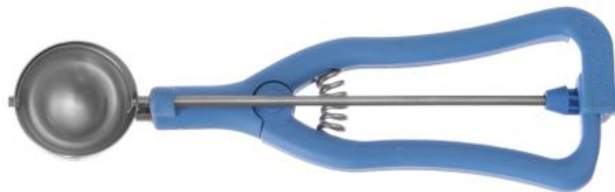

Profi Line ice cream scoop

759264

Made of stainless steel. Polyamide handle.

Specifications

Suitable for	: Dishwasher
Materials	: PA (Polyamide/Nylon), Stainless steel
Packed per	: 1
Packaging type	: Card
Diameter (mm)	: 44
Measurements	: ø44