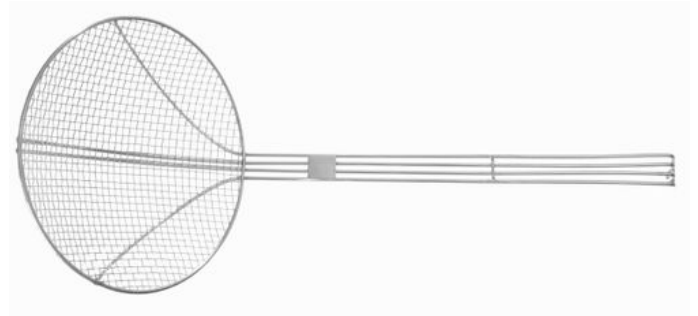

Chip scoop

640708

With reinforced wire handle.

Specifications

Suitable for	: Dishwasher
Materials	: Stainless steel
Packed per	: 1
Packaging type	: Hang tag
Length (mm)	: 540
Width (mm)	: 220
Height (mm)	: 220
Diameter (mm)	: 220
Measurements	: ø220x540

Transport specifications

EAN	: 8711369640708
Intrastat code	: 82159910
Gross weight (kg)	: 0.3
Net weight (kg)	: 0.29
(Inner) packaging length (mm)	: 580
(Inner) packaging width (mm)	: 255
(Inner) packaging height (mm)	: 195
Quantity per (inner) package	: 12
Export carton length (mm)	: 600
Export carton width (mm)	: 270
Export carton height (mm)	: 410
Quantity per export carton	: 24
Sales units per pallet	: 480
Plastic packaging (gram)	: 1