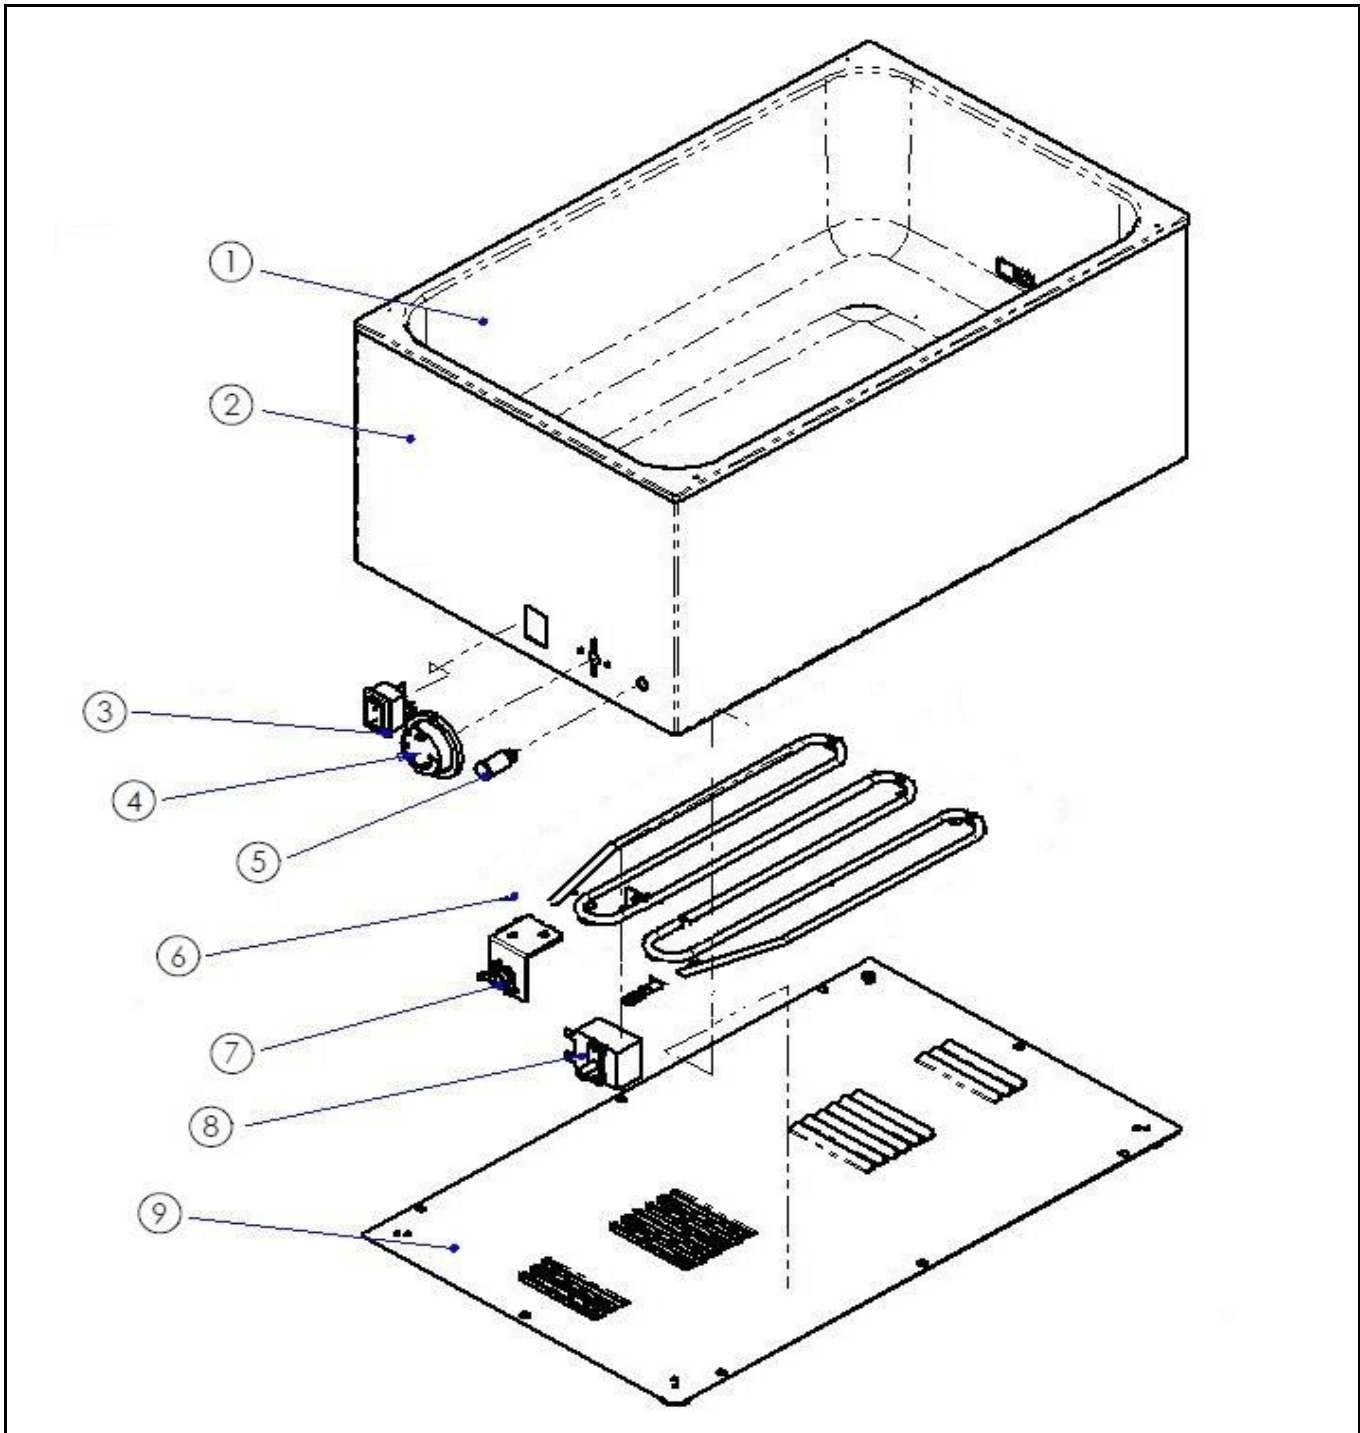

Drawing

 HENDI FOOD SERVICE EQUIPMENT	Batch #	Appliance part#
	Batch nr 501363 and up	238905
	Description	
	Bain-marie kitchen line	

Date	22-02-2016	Revision #	Revision version 1.1
Revision	New model.		

Wiring diagram

 <b style="font-size: 2em; color: red;">HENDI FOOD SERVICE EQUIPMENT Hendi B.V. Steenoven 21 3911 TX Rhenen The Netherlands	Batch #	Appliance part#
	Batch nr 501363 and up	238905
	Description	
	Bain-marie kitchen line	