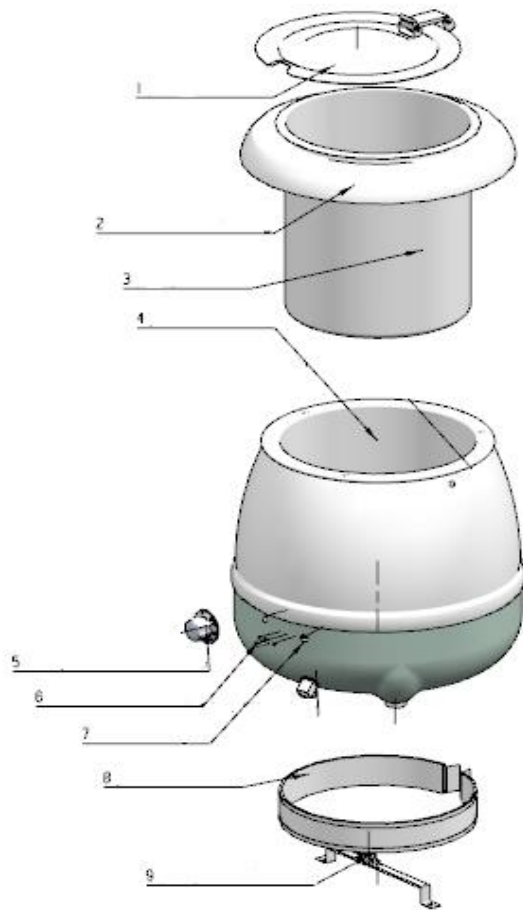

Drawing

 Hendi B.V. Steenoven 21 3911 TX Rhenen The Netherlands	Batch #	Appliance part#
	302802 and up	860304
	Description	
	Soup kettle	

Date	19-09-2016	Revision #	Revision version
Revision	First bill of materials (BOM)		

Bill of materials (BOM)

 Hendi B.V. Steenoven 21 3911 TX Rhenen The Netherlands	Batch #	Appliance part#
	302802 and up	860304
	Description	
	Soup kettle	

Date	19-09-2016	Revision #	Revision version
Revision	First bill of materials (BOM)		

Item	Description	Part#	Quantity	Remark	Picture
1	Lid with hinge	860021	1		
2	Support ring	900802	1		
3	Inner pot stainless steel	933398	1		
4	Aluminium pot	n/a	1		
5	Knob	860069	1		
6	Energy regulator	201121	1		
7	Signal light	860052	1		
8	Element 230V 400W	860038	1		
9	Hi-limiter	900758	1		

n/a -> not available

nss -> not sold separately

Circuit diagram

 <p>Hendi B.V. Steenoven 21 3911 TX Rhenen The Netherlands</p>	Batch #	Appliance part#
	302802 and up	860304
	Description	
	Soup kettle	

Date	19-09-2016	Revision #	Revision version
Revision	First bill of materials (BOM)		