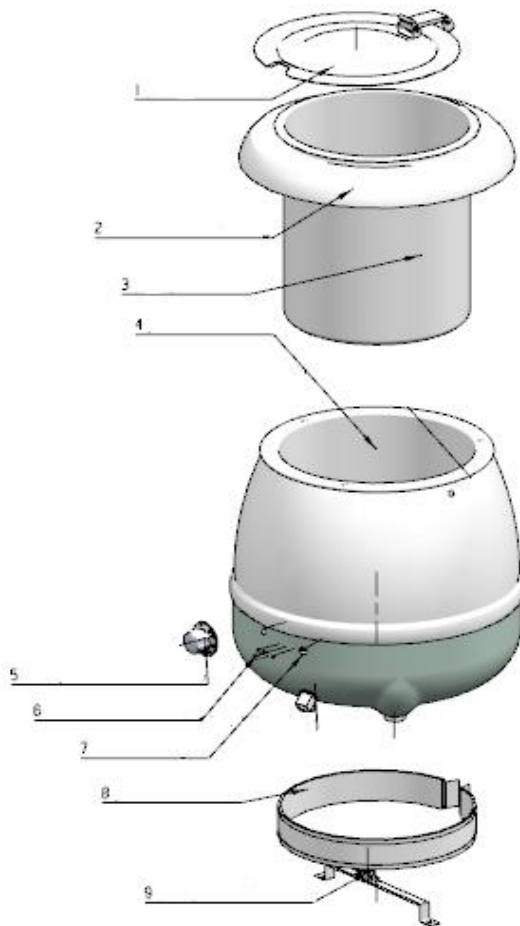

Drawing

 <b>HENDI</b> FOOD SERVICE EQUIPMENT <b>Hendi B.V.</b> Steenoven 21 3911 TX Rhenen The Netherlands	<b>Batch #</b>	<b>Appliance part#</b>
	301747 and up	<b>860083</b>
	<b>Description</b>	
	Soup kettle	

### Bill of materials (BOM)

 <b>Hendi B.V.</b> Steenoven 21 3911 TX Rhenen The Netherlands	<b>Batch #</b>	<b>Appliance part#</b>
	301747 and up	<b>860083</b>
	<b>Description</b>	
	Soup kettle	

<b>Date</b>	19-09-2016	<b>Revision #</b>	Revision version
<b>Revision</b>	First bill of materials (BOM)		

Item	Description	Part#	Quantity	Remark	Picture
1	Lid with hinge	860021	1		
2	Support ring	900802	1		
3	Inner pot stainless steel	933398	1		
4	Aluminium pot	n/a	1		
5	Knob	860069	1		
6	Energy regulator	201121	1		
7	Signal light	860052	1		
8	Element 230V 400W	860038	1		
9	Hi-limiter	900758	1		