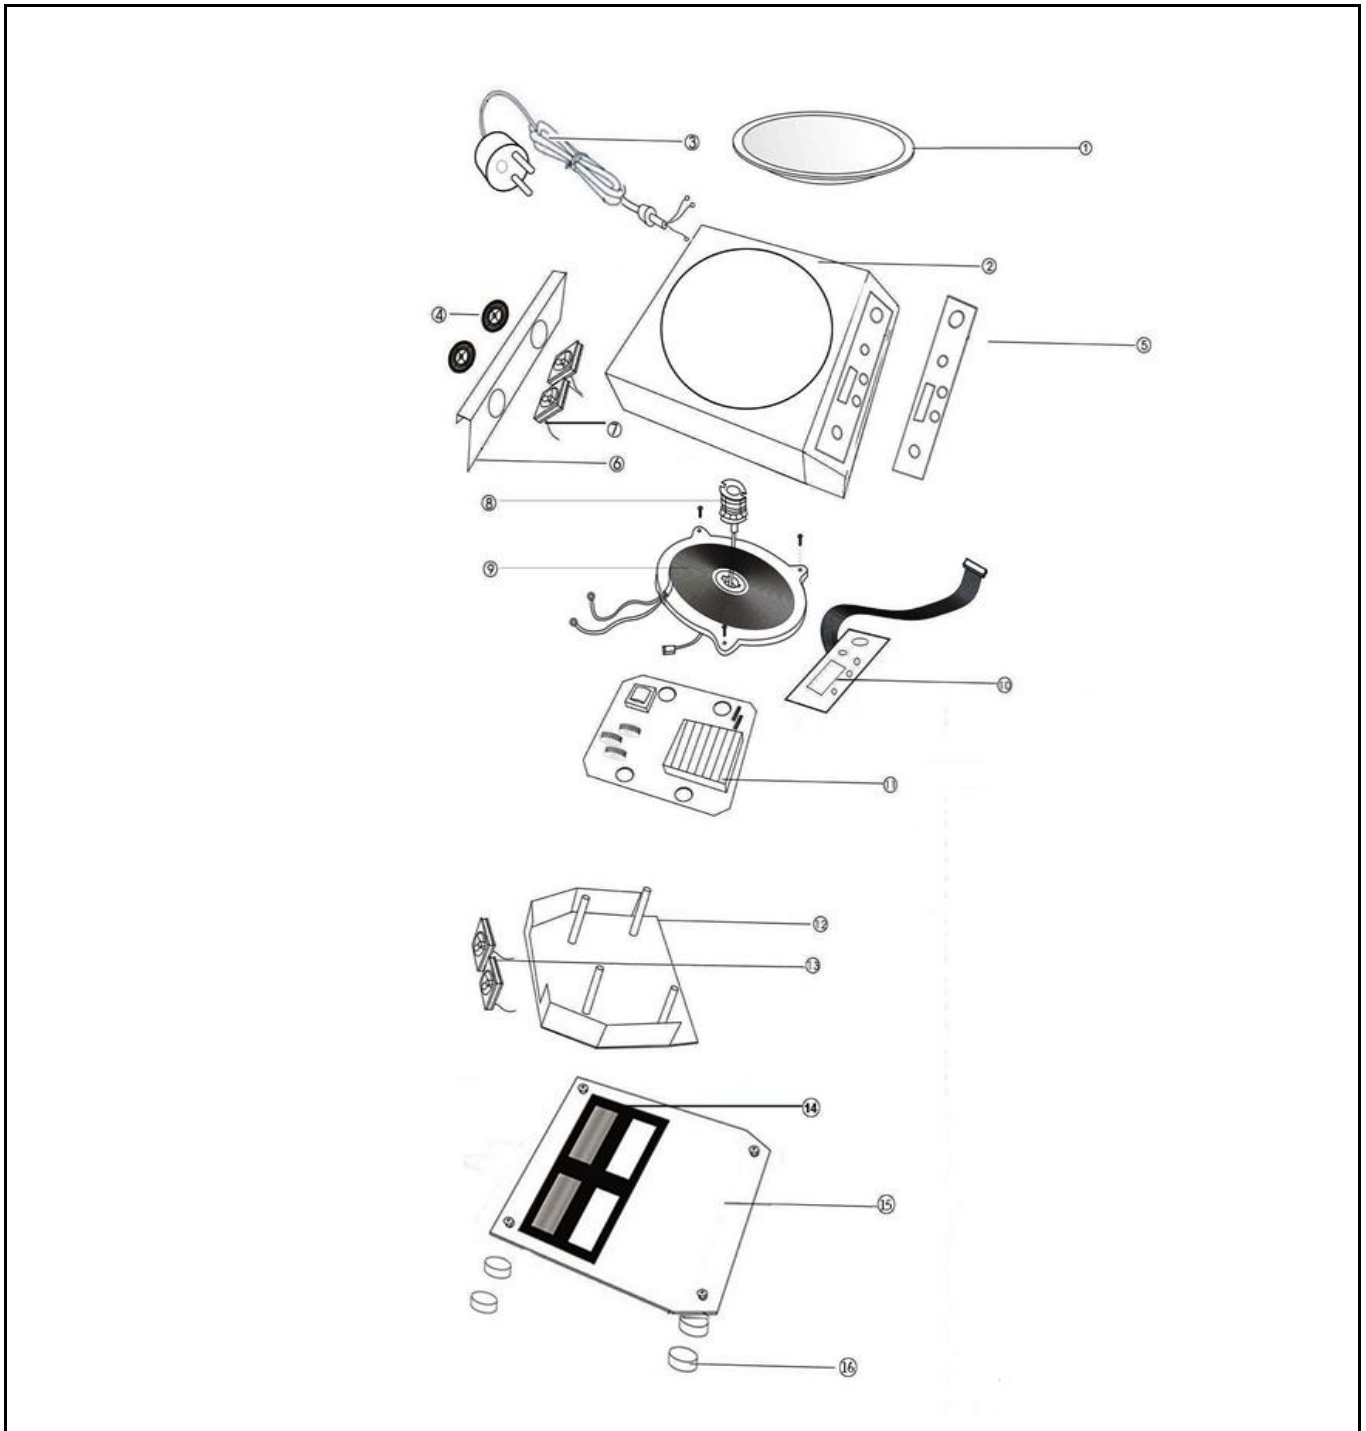

Drawing

 <p>Hendi B.V. Steenoven 21 3911 TX Rhenen The Netherlands</p>	Batch #	Appliance part#
	Batch nr 500949 and up	239766
	Description	
	Induction wok	

Date	03-05-2016	Revision #	Revision version 1.6
Revision	New upper housing Ø 294mm ceramic bowl and new main coil.		

Bill of materials (BOM)

 Hendi B.V. Steenoven 21 3911 TX Rhenen The Netherlands	Batch #	Appliance part#
	Batch nr 500949 and up	239766
	Description	
Induction wok		

Date	03-05-2016	Revision #	Revision version 1.6
Revision	New upper housing Ø 294mm ceramic bowl and new main coil.		

Item	Description	Part#	Quantity	Remark	Picture
1	Ceramic bowl	nss	1	Available as 939925	
2	Upper housing Ø294mm ceramic bowl	939925	1	Incl item 1, 5 and 9	
3	Power cord	929353	1		
4	Cover Fan	n/a	2		
5	Display glass	n/a	1		
6	Bracket	n/a	1		
7	Fan 18V 80x80mm	901441	2		
8	Sensor (with thermal fuse)	932605	1		
9	Main coil	939932	1	Also in set 939925	
10	Control pcb	929827	1		
11	Main pcb	932612	1		
12	Plastic bracket	n/a	1		
13	Fan 18V 60x60mm	926710	2		
14	Filter	929759	1		
15	Bottom cover	n/a	1		
16	Foot	901373	4		

Date	03-05-2016	Revision #	Revision version 1.6
Revision	New upper housing Ø 294mm ceramic bowl and new main coil.		