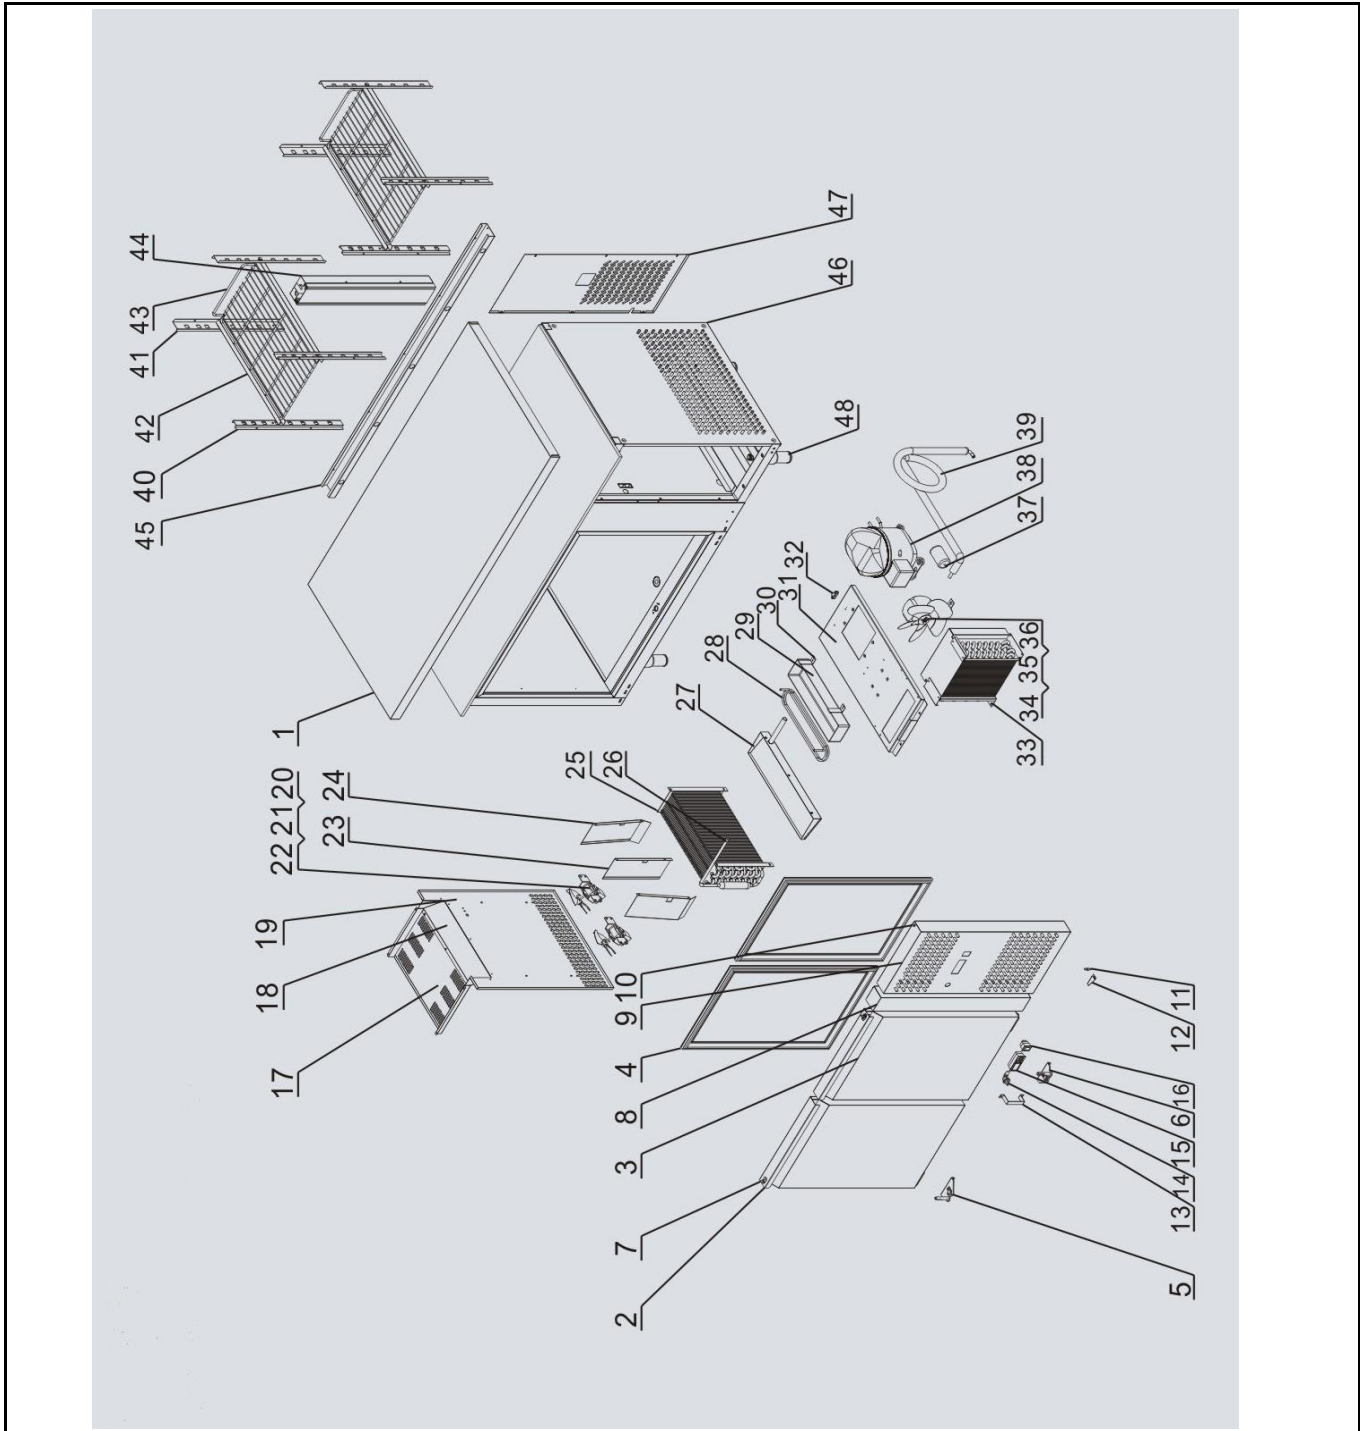

Drawing

 HENDI FOOD SERVICE EQUIPMENT Hendi B.V. Steenoven 21 3911 TX Rhenen The Netherlands	Batch #	Appliance part#
	661043 and up	232040
	Description	
	Refrigerator counter with two doors Profi Line	

Date	27-09-2016	Revision #	Revision version
Revision	First bill of materials (BOM)		

Bill of materials (BOM)

 Hendi B.V. Steenoven 21 3911 TX Rhenen The Netherlands	Batch #	Appliance part#
	661043 and up	232040
	Description	
Refrigerator counter with two doors Profi Line		

Date	27-09-2016	Revision #	Revision version
Revision	First bill of materials (BOM)		

Item	Description	Part#	Quantity	Remark	Picture
1	Top cover	n/a	1		
2	Left door	n/a	1		
3	Right door	n/a	1		
4	Door gasket 602x400mm	941065	2		
5	Bottom hinge (left)	n/a	1		
6	Bottom hinge (right)	n/a	1		
7	Upper axis	n/a	2		
8	Panel	n/a	1		
9	Front cover	n/a	1		
10	Upper axis	n/a	1		
11	Bottom hinge axis	n/a	1		
12	Bottom hinge	n/a	1		
13	Lock bracket	n/a	1		
14	Lock	n/a	1		
15	Digital controller Carel (Cooling)	931530	1		
16	Switch	205426	1		
17	Air duct board (2)	n/a	1		
18	Air duct board (1)	n/a	1		
19	Cover evaporator	n/a	1		
20	Fan blade	n/a	2		
21	Fan 14W	941089	2		
22	Fan bracket	n/a	2		
23	Air duct (middle)	n/a	1		
24	Air duct (left/right)	n/a	2		
25	Evaporator	941539	1		
26	Pipe	n/a	1		
27	Drip tray	n/a	1		
28	Condenser pipe	n/a	1		
29	Drip tray condenser	n/a	1		
30	Drip tray bracket	n/a	1		
31	Mounting bracket	n/a	1		
32	Clip	n/a	1		
33	Condenser	941522	1		
34	Fan blade	n/a	1		
35	Fan 14W	941089	1		
36	Fan bracket	n/a	1		
37	Drier filter	n/a	1		
38	Compressor (EMT65HLR)	941515	1		
39	Pipe	n/a	1		
40	Front holder	n/a	4		
41	Rear holder	n/a	4		
42	Shelf holder set of 2 pcs (55cm)	941041	4		
43	Shelf	941058	2		
44	Middle cover	n/a	1		
45	Bracket	n/a	1		
46	Cover right	n/a	1		
47	Cover back	n/a	1		
48	Leg	941072	4		