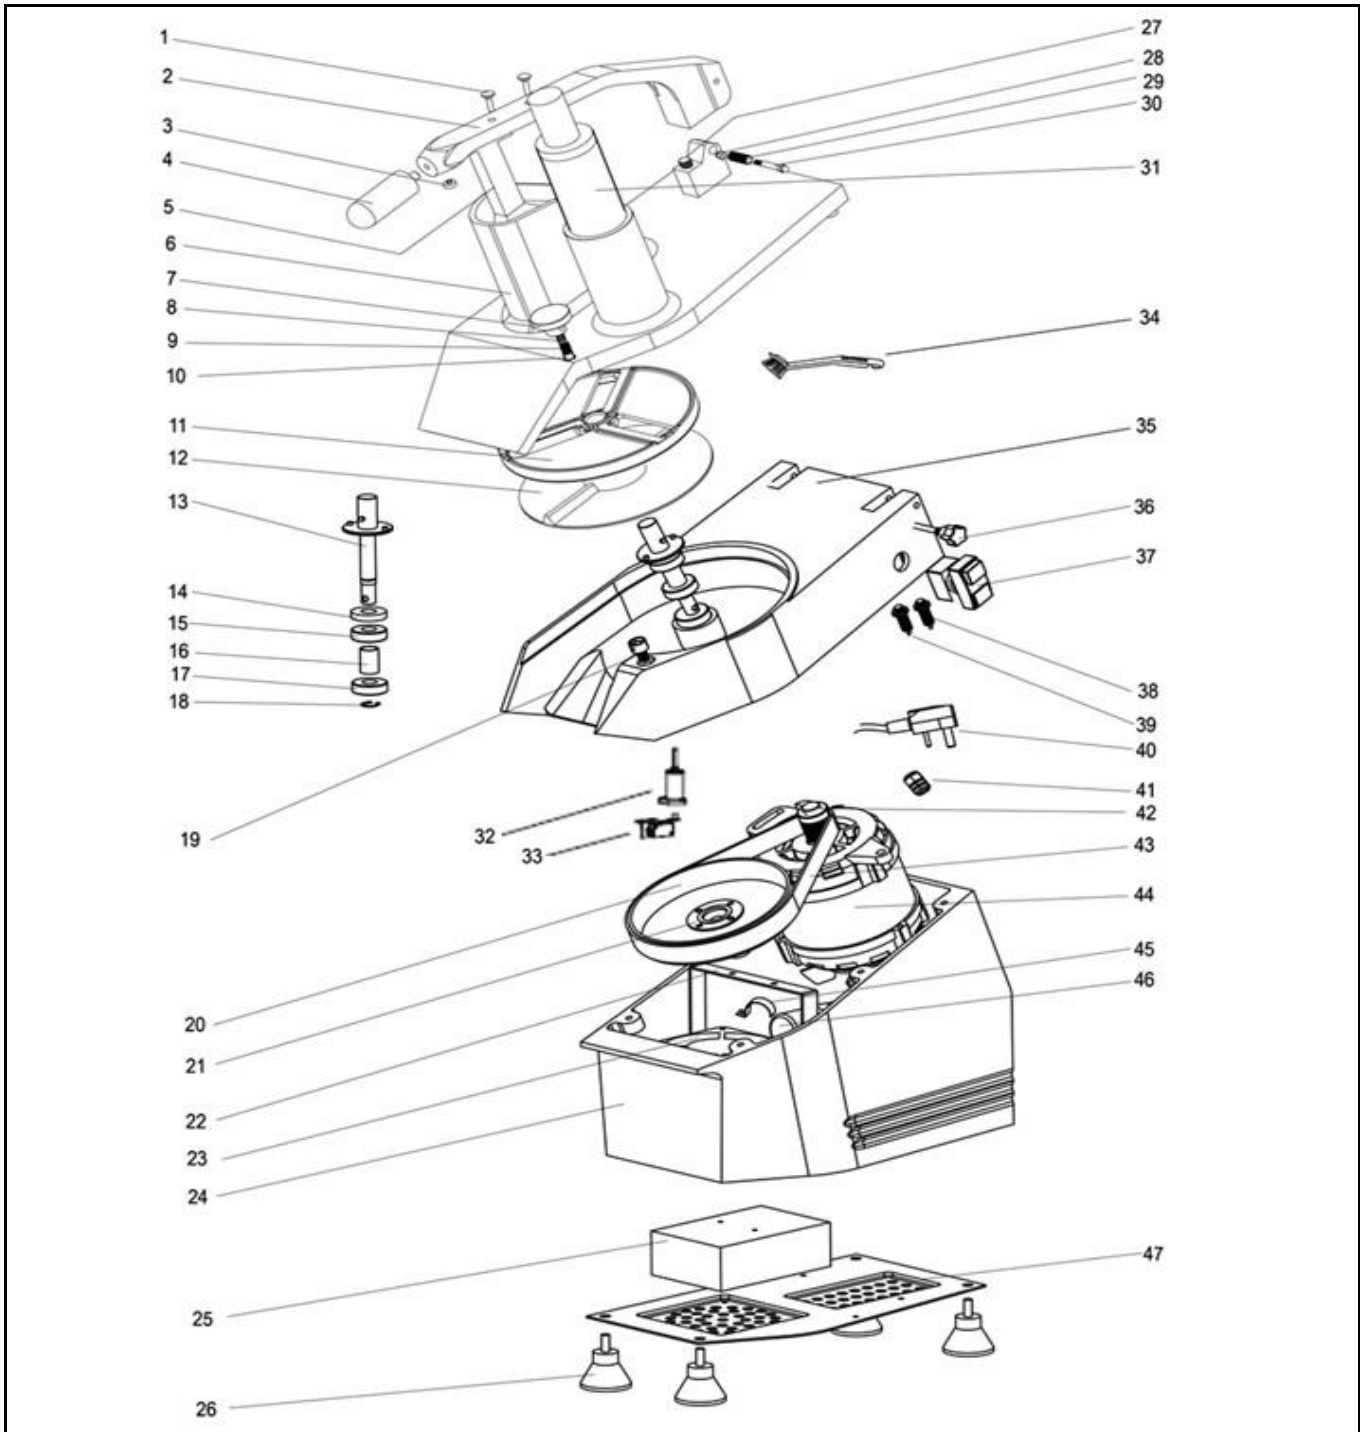

Drawing

HENDI FOOD SERVICE EQUIPMENT Hendi B.V. Steenoven 21 3911 TX Rheden The Netherlands	Batch #	Appliance part#
	171733 and up	231807
	Description	
	Vegetable cutter	

Date	09-01-2019	Revision #	Revision version 1.2
Revision	Change of lid detection system.