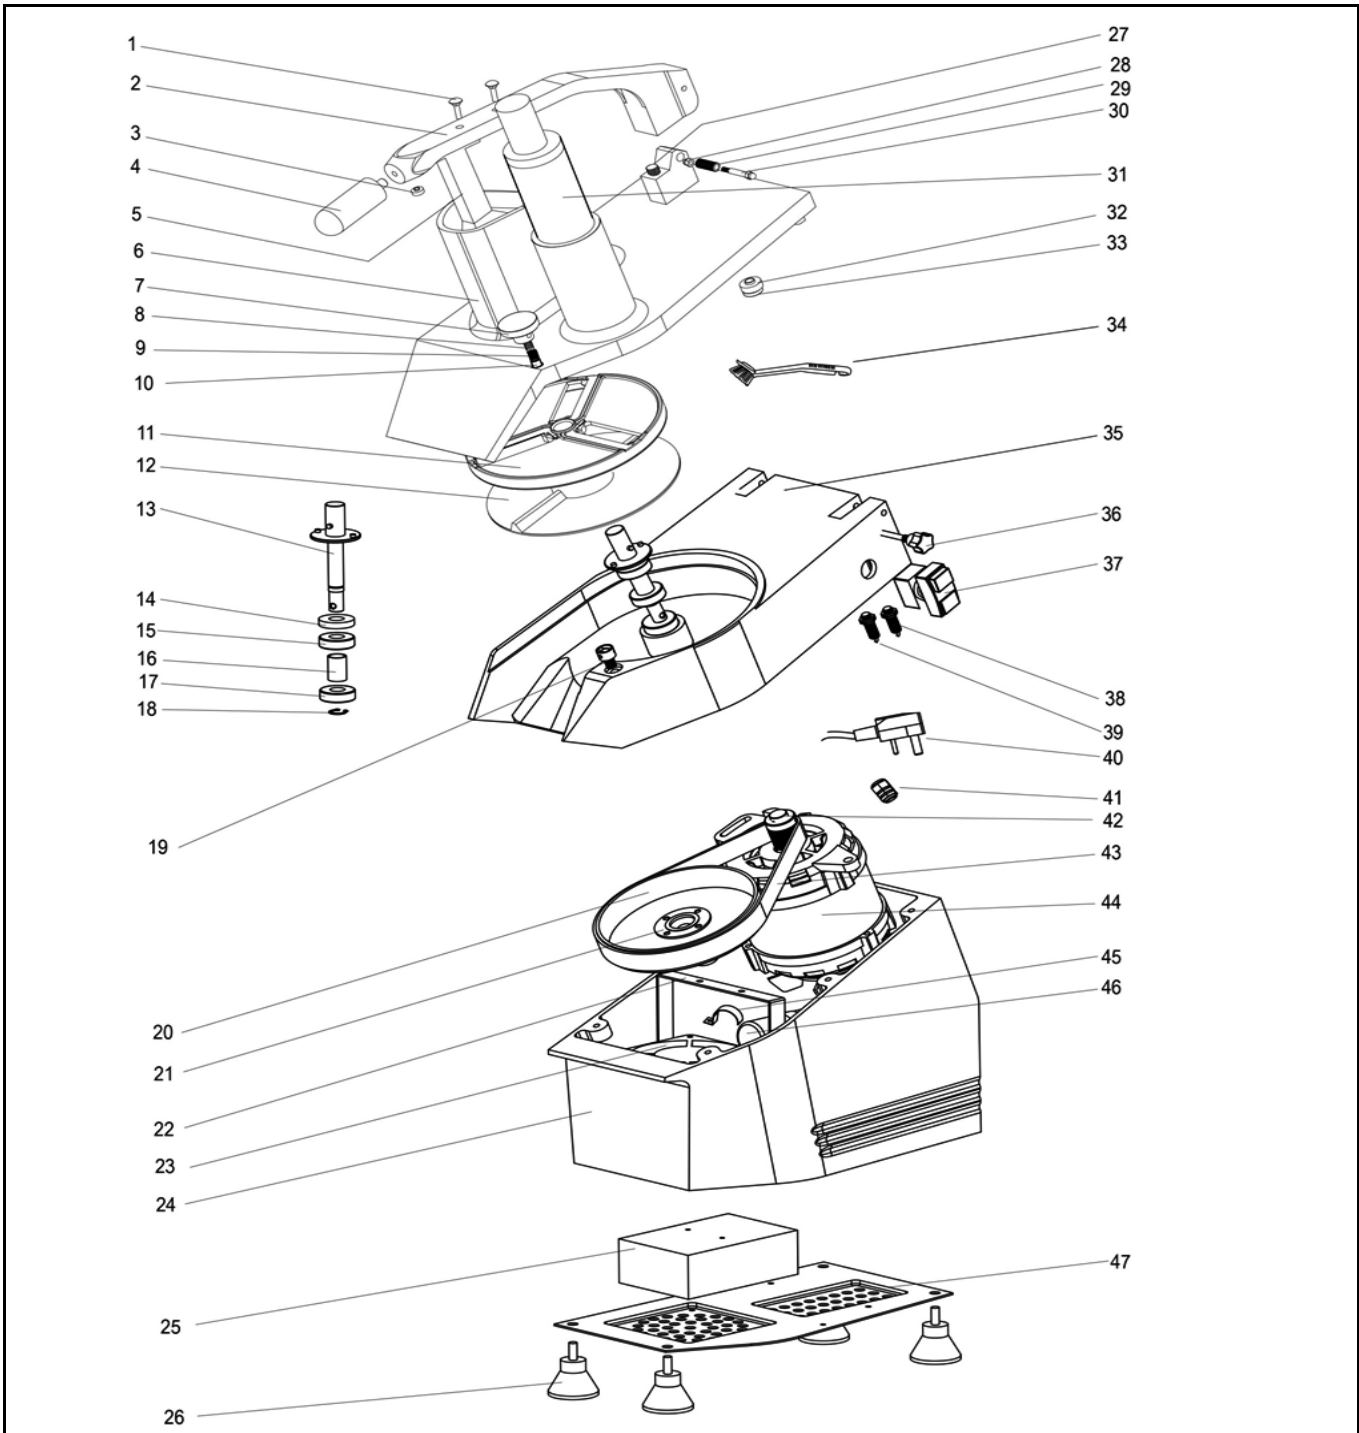

Drawing

Hendi B.V.
Steenoven 21
3911 TX Rhenen
The Netherlands

Batch #	Appliance part#
000000 until 662777	231807

Description
Vegetable cutter

Date	06-12-2016	Revision #	Revision version
Revision	First bill of materials (BOM)