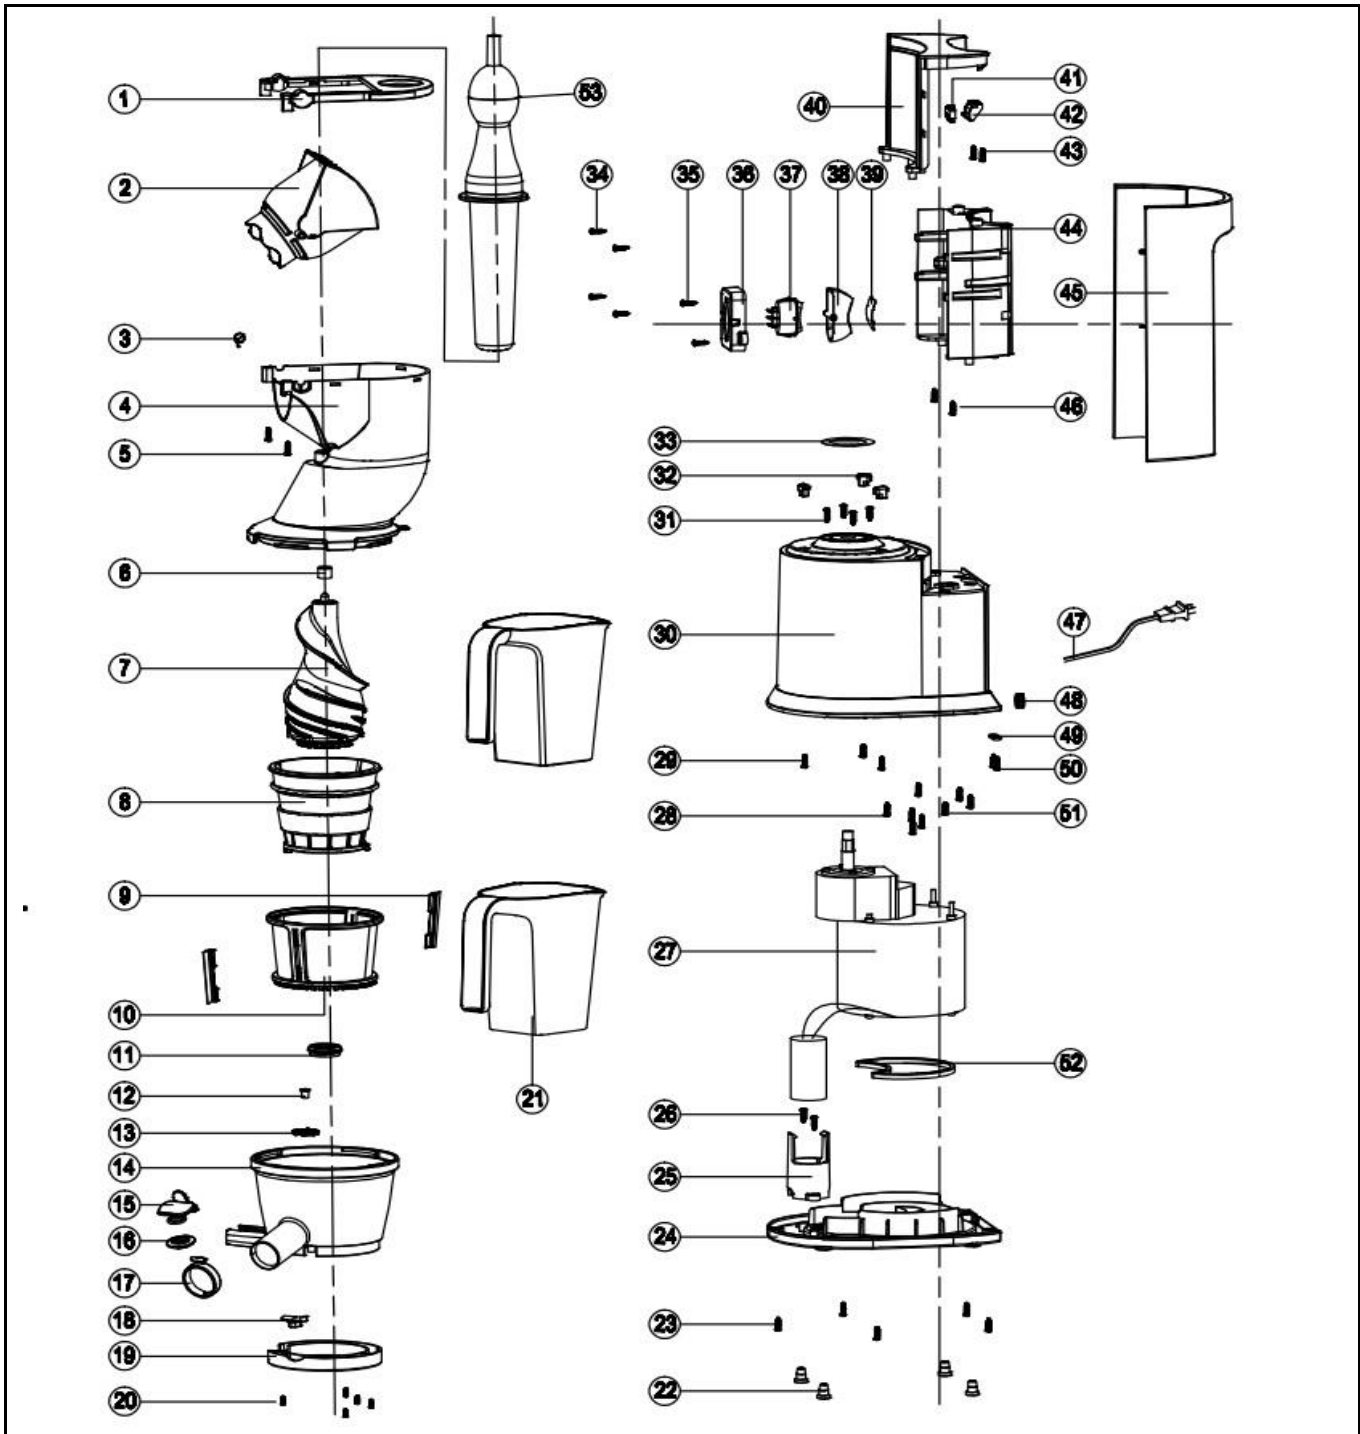

Bill of materials (BOM)

 <p>Hendi B.V. Steenoven 21 3911 TX Rhenen The Netherlands</p>	Batch #	Appliance part#
	170038 and up	221044
	Description	
Slow juicer		

Date	07-09-2017	Revision #	Revision version
Revision	First bill of materials (BOM)		

Item	Description	Part#	Quantity	Remark	Picture
1	Hopper cover	nss	1	Available as 943113	
2	Hopper	nss	1	Available as 943113	
3	Torsion spring	nss	1	Available as 943113	
4	Hopper complete assembly	943113	1	Incl item 1,2,3,5 and 6	
5	Stainless steel screw M3x8mm	nss	2	Available as 943113	
6	Positioning sleeve	nss	1	Available as 943113	
7	Auger	943120	1		
8	Strainer	943137	1		
9	Filter cleaning silicone	943144	2		
10	Basket	943151	1		
11	Auger ring silicone	nss	1	Available as 943182	
12	Gear plunger	nss	1	Available as 943182	
13	Gear	nss	1	Available as 943182	
14	Juice bowl	943182	1	Incl item 11,12,13,14,18,19 and 20	
15	Stopper	943199	1	Incl item 16 and 17	
16	Silicone seal stopper	nss	1	Available as 943199	
17	Stand	nss	1	Available as 943199	
18	Mark baffle	nss	1	Available as 943182	
19	Bottom cover juice bowl	nss	1	Available as 943182	
20	Stainless steel screw M3x8mm	nss	5	Available as 943182	
21	Juice jug	n/a	1		
22	Feet	n/a	4		
23	Screw 3.5x12mm	n/a	5		
24	Bottom cover	n/a	1		
25	Holder capacitor	n/a	1		
26	Screw 3.5x10mm	n/a	2		
27	Motor 250W	943212	1		
28	Screw 3.5x10mm	n/a	4		
29	Screw 4x12mm	n/a	4		
30	Housing	n/a	1		
31	Screw 4x12mm	n/a	4		
32	Locking pin	n/a	3		
33	Sealing	n/a	1		
34	Screw 3.5x10mm	n/a	4		
35	Screw 3.5x12mm	n/a	2		
36	Bracket switch	n/a	1		
37	Switch	n/a	1		
38	Cover switch	n/a	1		
39	Sealing	n/a	1		
40	Top cover	n/a	1		
41	Micro switch	n/a	1		
42	Bracket microswitch	n/a	1		
43	Screw 3.5x12mm	n/a	2		
44	Bracket	n/a	1		
45	Handle	n/a	1		
46	Screw 3.5x12mm	n/a	2		
47	Power cord	n/a	1		
48	Heyco retainer	n/a	1		
49	Bracket	n/a	1		
50	Screw 3.5x12mm	n/a	2		
51	Screw 3.5x12mm	n/a	2		
52	Damper	n/a	1		
53	Stick	943229	1		