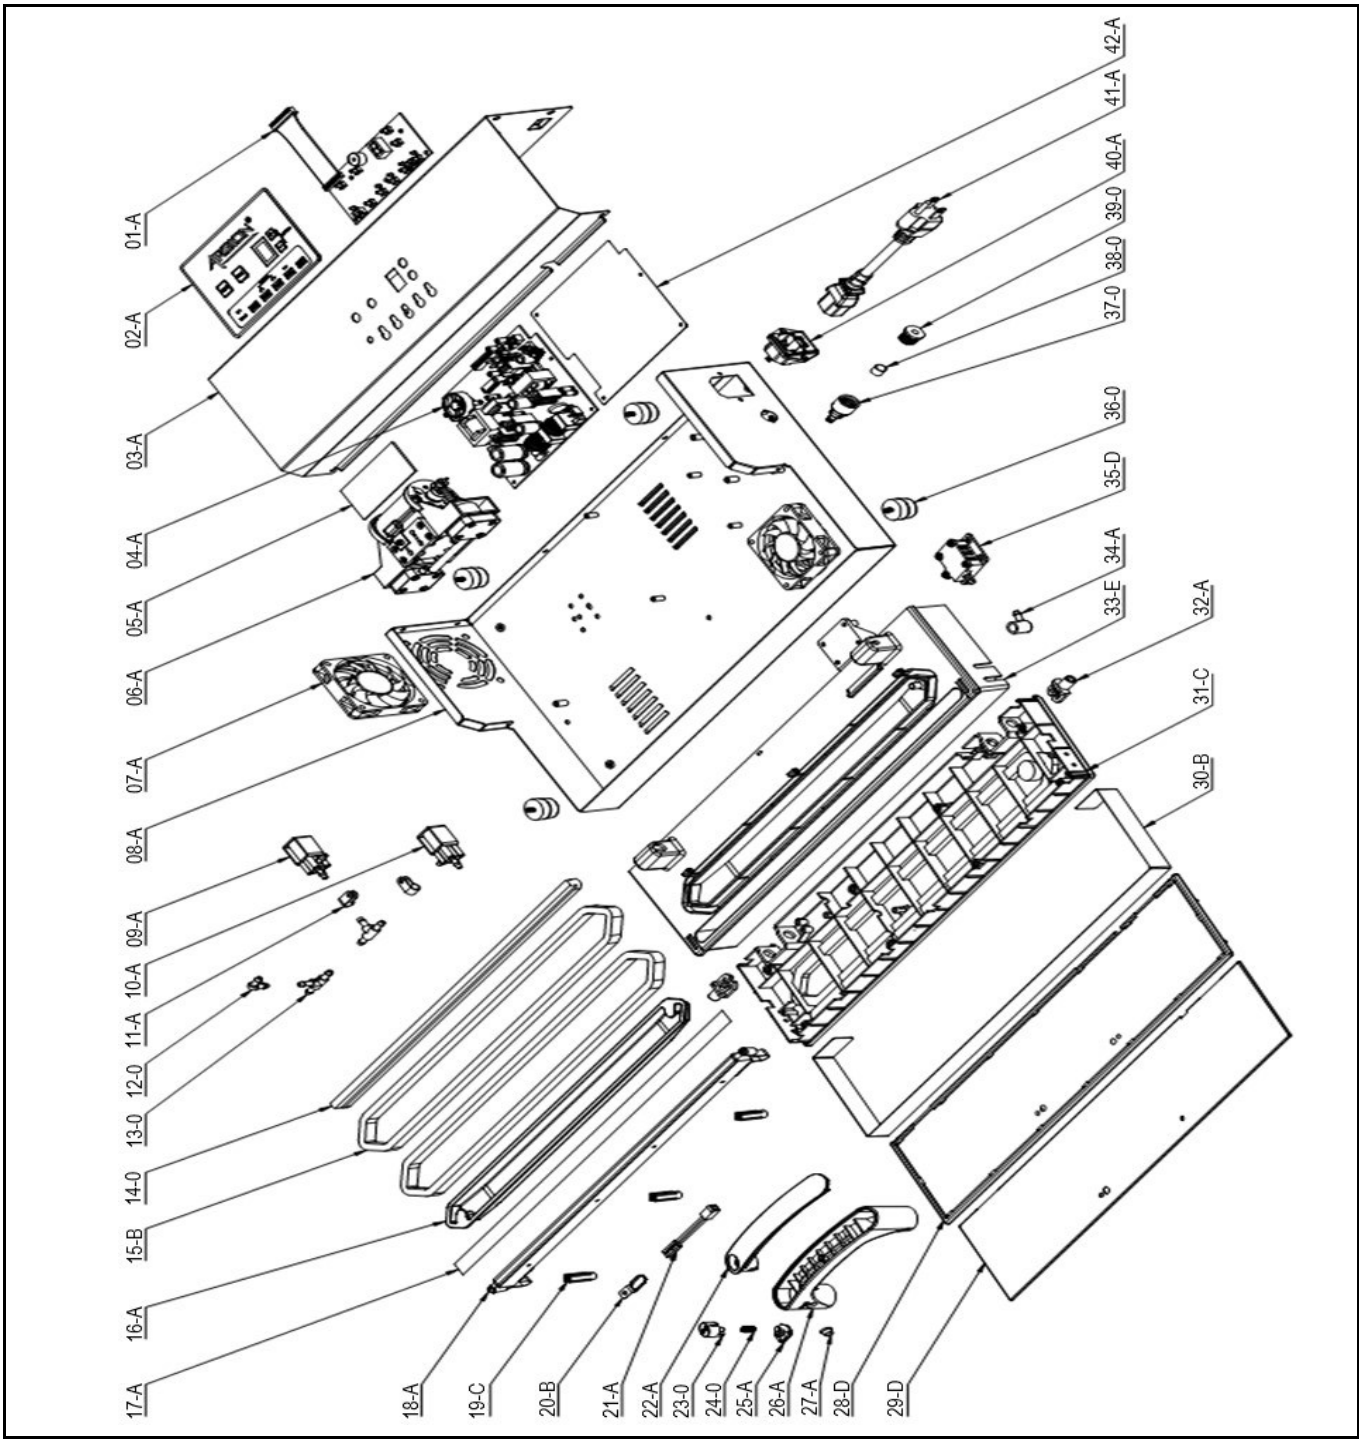

### Bill of materials (BOM)

 <b style="font-size: 24px; margin-left: 10px;">HENDI</b> <span style="font-size: 12px; color: green; margin-left: 10px;">Tools for Chefs</span> <b>Hendi B.V.</b> Steenoven 21 3911 TX Rhenen The Netherlands	<b>Batch #</b>	<b>Appliance part#</b>
	HK002421 and up	<b>975374</b>
	<b>Description</b>	
<b>Vacuum packaging machine Kitchen Line</b>		

<b>Date</b>	17-08-2022	<b>Revision #</b>	1.1
<b>Revision</b>	Model update.		

Item	Description	Part#	Quantity	Remark	Picture
01-A	Display PCB	962374	1		
02-A	Display sticker	962435	1		
03-A	Housing cover	n/a	1		
04-A	Main PCB	962381	1		
05-A	Insulation pad	n/a	1		
06-A	Vacuumpump assembly	959213	1		
07-A	Fan	959206	2		
08-A	Housing frame	n/a	1		
09-A	Electromagnetic valve (big)	959244	1		
10-A	Electromagnetic valve (small)	962398	1		
11-A	Clip	n/a	2		
12-0	Connector (knee)	n/a	1		
13-0	T-connector	n/a	2		
14-0	Seal strip	n/a	1		
15-B	Gasket	959183	2		
16-A	Tray	n/a	1		
17-A	Teflon tape	936801	1	Cut to size L=490mm, W=18mm	
18-A	Seal bar assembly	959176	1		
19-C	Support sealbar	n/a	3		
20-B	Fuse holder	n/a	1		
21-A	Fuse	962404	1		
22-A	Handle cover	n/a	1		
23-0	Start button	n/a	1		
24-0	Start button spring	n/a	1		
25-A	Start button PCB	n/a	1		
26-A	Handle	n/a	1		
27-A	Silicone button	n/a	1		
28-D	Inner panel	n/a	1		
29-D	Panel cover (top)	n/a	1		
30-B	Panel cover (sides)	n/a	1		
31-C	Upper chamber base	n/a	1		
32-A	Upper chamber hinge	n/a	2		
33-E	Lower chamber base	n/a	1		
34-A	Connector (large -> small)	n/a	1		
35-D	Lid switch	959237	1		
36-0	Feet	n/a	4		
37-0	Vacuum port "B"	n/a	1		
38-0	Vacuum port sleeve	n/a	1		
39-0	Vacuum port "A"	n/a	1		
40-A	Power cord socket	n/a	1		
41-A	Power cord	900680	1		
42-A	Insulation pad	n/a	1		