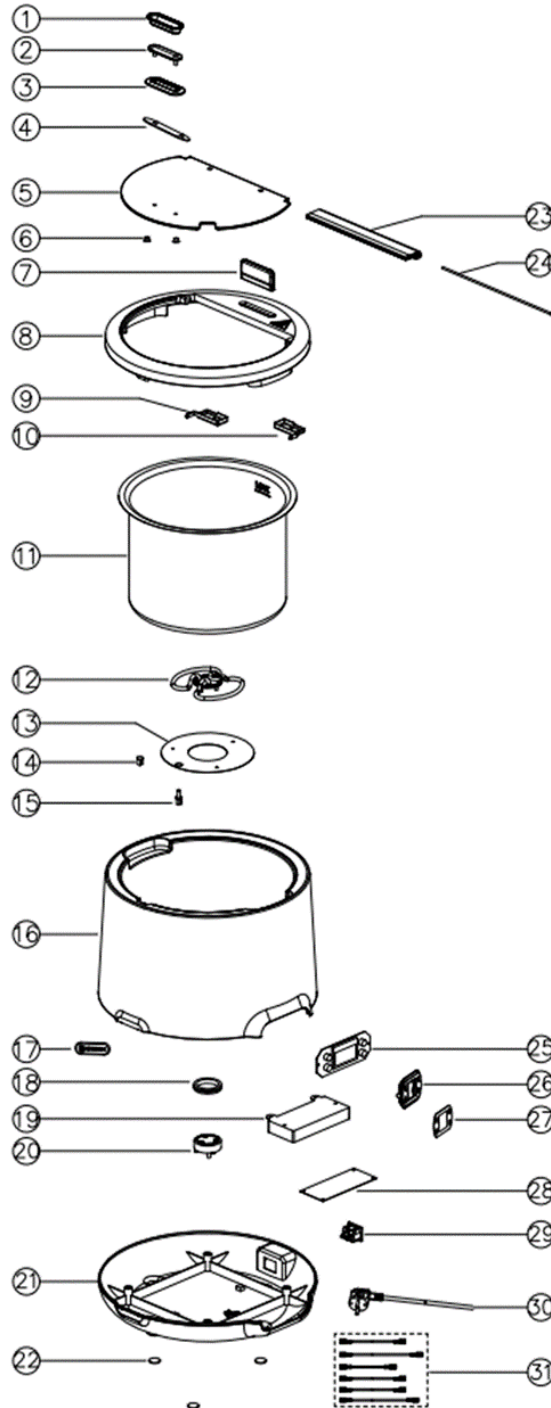

Drawing

Tools for Chefs

Hendi B.V.  
 Innovatielaan 6  
 6745 XW De Klomp  
 The Netherlands

Batch #

V.01

Appliance part#

860557

Description

## Bill of materials (BOM)

 <b style="font-size: 24pt; margin-left: 10px;">HENDI</b> <small style="color: green; margin-left: 10px;">Tools for Chefs</small> <b>Hendi B.V.</b> Innovatielaan 6 6745 XW De Klomp The Netherlands	<b>Batch #</b>	<b>Appliance part#</b>
	V.01	<b>860557</b>
	<b>Description</b>	
<b>Soup Kettle 8L UNIQ Taupe</b>		

<b>Date</b>	09-04-2024	<b>Revision #</b>	V.01
<b>Revision</b>	First Bill of Materials (BOM)		

Item	Description	Part#	Quantity	Remark	Picture
1	Lid handle cover	nss	1		
2	Lid handle	963371	1	Incl. item 1, 3, 4 and 6	
3	Lid handle bracket	nss	1		
4	Lid handle seal	nss	1		
5	Lid glass	nss	1		
6	Glass protector	nss	2		
7	Card holder	947227	1		
8	Lid (upper part)	nss	1		
9	Lid axle bracket A	nss	1		
10	Lid axle bracket B	nss	1		
B	Lid complete	965139	1	Incl. item 5, 8-10, 23 and 24	
11	Food pan	963388	1		
12	Heating element (500W)	963395	1		
13	Heating element bracket	n/a	1		
14	Water level sensor	963326	1		
15	Temperature sensor	963319	1		
16	Housing (top)	n/a	1		
17	Logo badge "Hendi"	n/a	1		
18	Heating element gasket	963265	1		
19	Main PCB housing	n/a	1		
20	Hi-limiter	963272	1		
21	Housing (bottom)	n/a	1		
22	Feet	963401	4		
23	Axle bracket	nss	1		
24	Axle	nss	1		
25	Control PCB	963296	1		
26	Control PCB bracket	nss	1		
27	Control panel sticker	963302	1		
28	Main PCB	963333	1		
29	Power socket (C14)	n/a	1		
30	Power cord	900680	1		
31	Wire harness	n/a	1		

n/a -> not available

nss -> not sold separately

Circuit diagram

 <b>HENDI</b> Tools for Chefs <b>Hendi B.V.</b> Innovatielaan 6 6745 XW De Klomp The Netherlands	Batch #	Appliance part#
	V.01	860557
	Description	
	Soup Kettle 8L UNIQ Taupe	