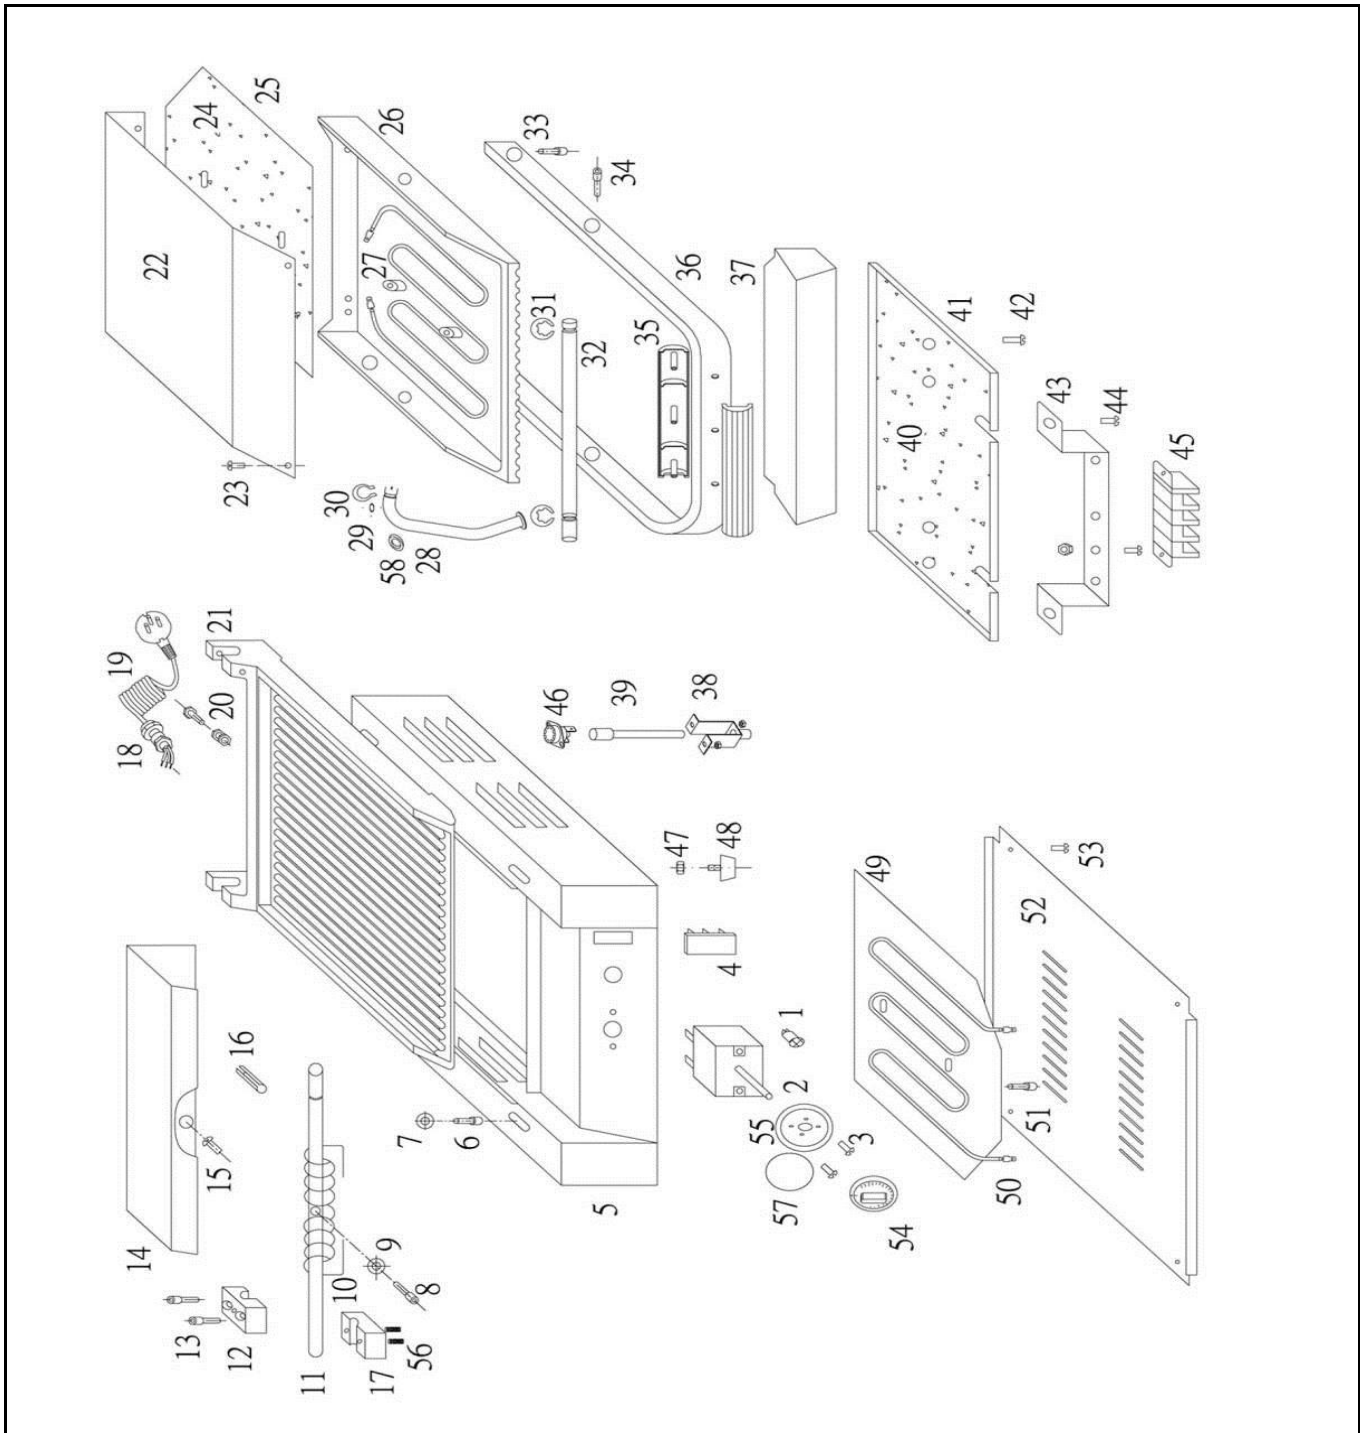

Drawing

HENDI FOOD SERVICE EQUIPMENT Hendi B.V. Steenoven 21 3911 TX Rhenen The Netherlands	Batch #	Appliance part#
	662344 and up	263655
	Description	
	Contact grill "panini"	

Date	15-02-2017	Revision #	Revision version 1.1
Revision	New model.