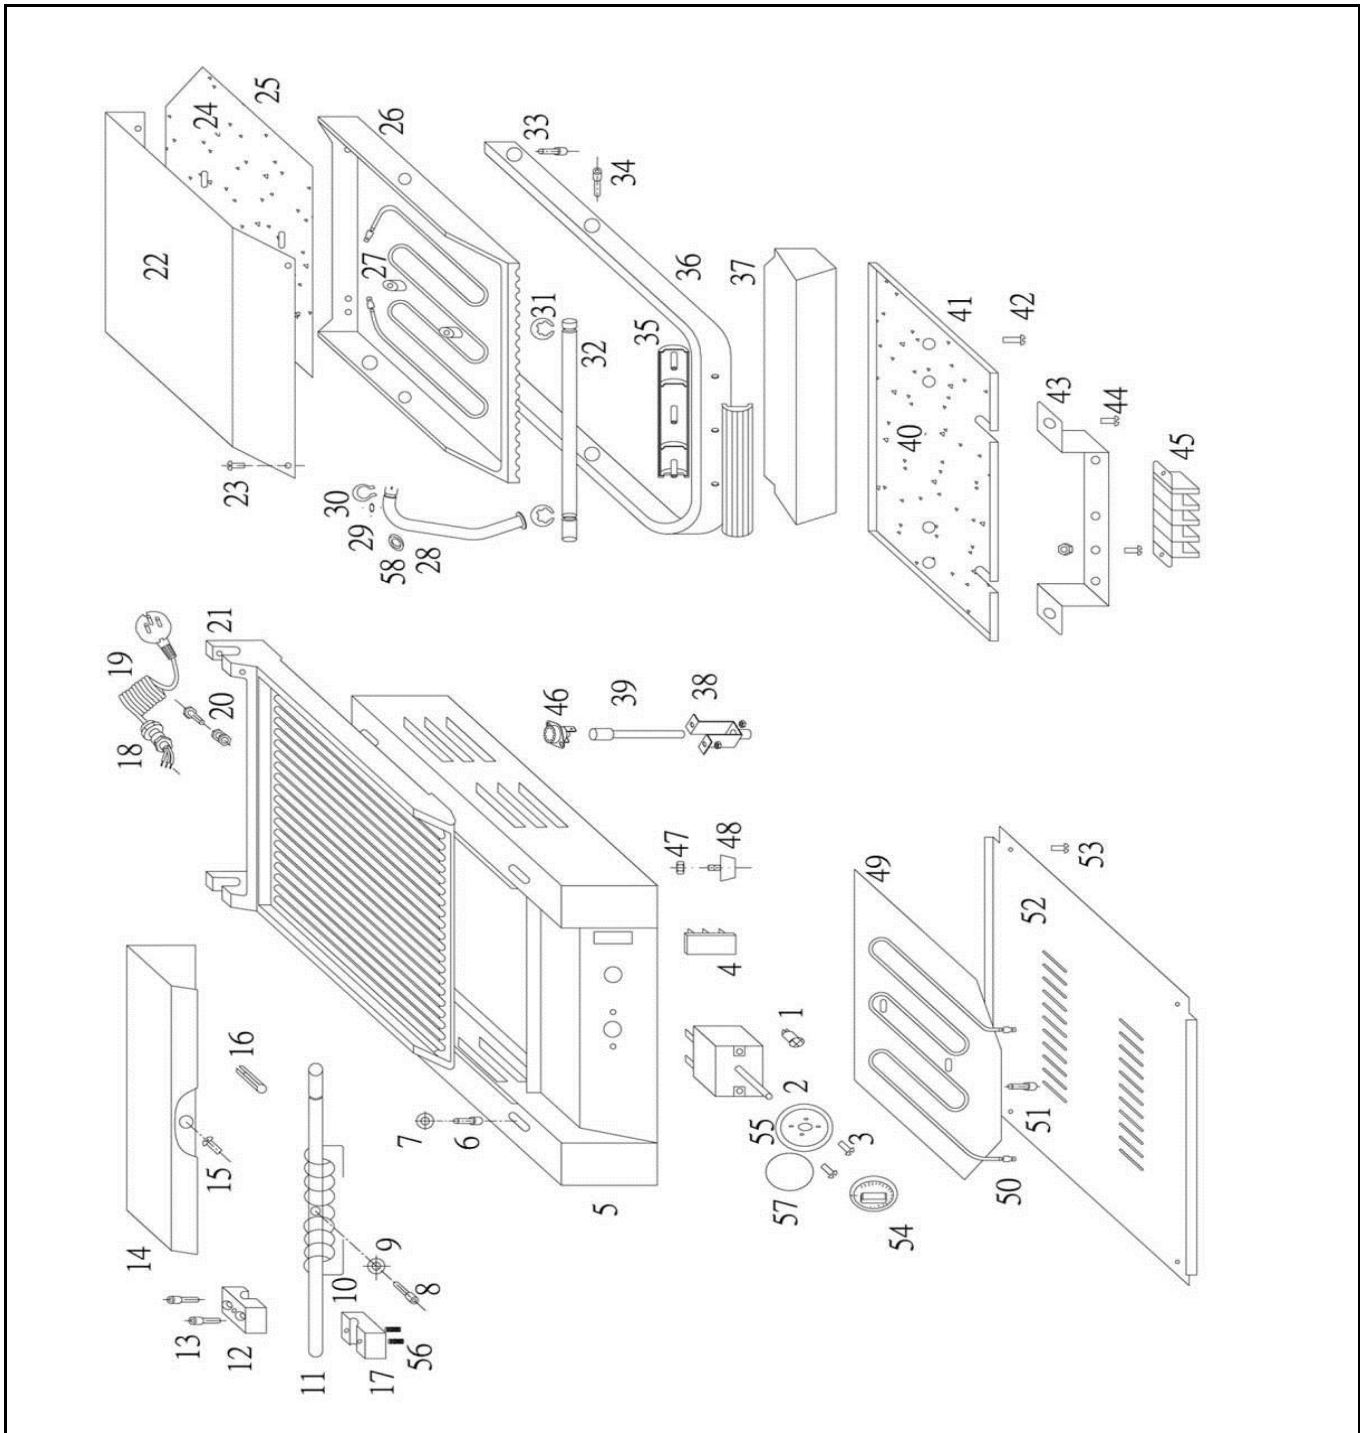

Drawing

HENDI FOOD SERVICE EQUIPMENT Hendi B.V. Steenoven 21 3911 TX Rhenen The Netherlands	Batch #	Appliance part#
	000000 until 662266	263655
	Description	
	Contact grill "panini"	

Date	15-02-2017	Revision #	Revision version
Revision	First bill of materials (BOM)