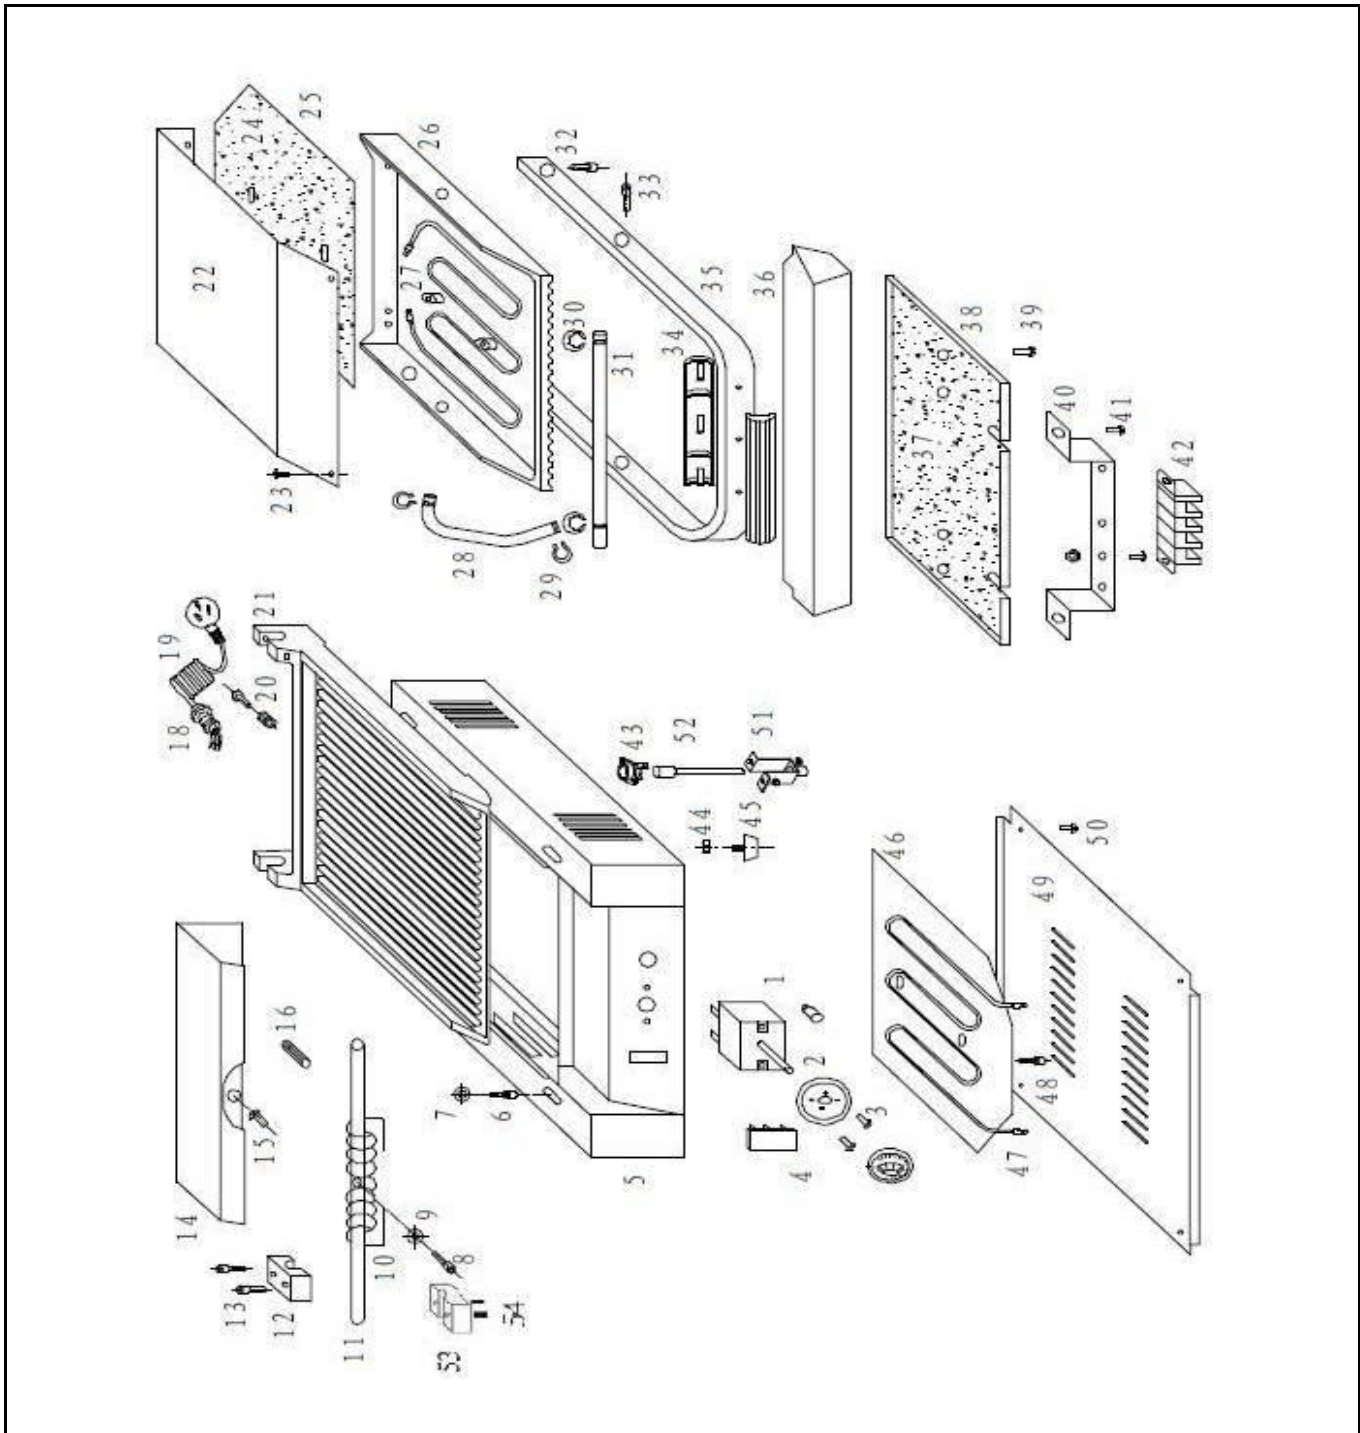

Drawing

Hendi B.V.
Steenoven 21
3911 TX Rhenen
The Netherlands

Batch #	Appliance part#
000000 until 661925	263501

Description
Contact grill

Date	15-02-2017	Revision #	Revision version
Revision	First bill of materials (BOM)