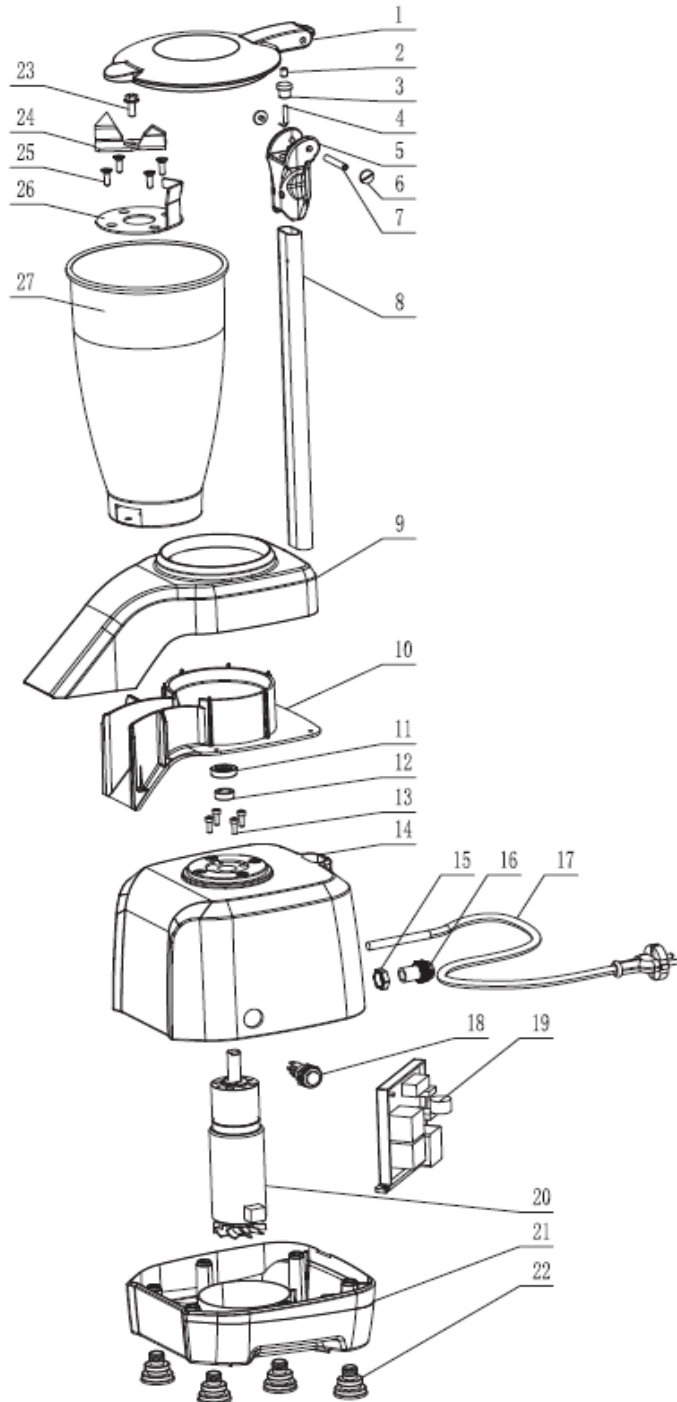

## Bill of materials (BOM)

 <b style="font-size: 24px; margin-left: 10px;">HENDI</b> <small style="color: green; margin-left: 10px;">Tools for Chefs</small> <b>Hendi B.V.</b> Steenoven 21 3911 TX Rhenen The Netherlands	<b>Batch #</b>	<b>Appliance part#</b>
	000000 and up	<b>271599</b>
	<b>Description</b>	
	<b>Ice Crusher</b>	

<b>Date</b>	18-08-2020	<b>Revision #</b>	Revision version
<b>Revision</b>	First bill of materials (BOM)		

Item	Description	Part#	Quantity	Remark	Picture
1	Lid	nss	1	Available as 980118	
2	Magnet	nss	1	Available as 980118	
3	Cover	nss	1	Available as 980118	
4	Microswitch	nss	1	Available as 980118	
5	Bracket lid	nss	1	Available as 980118	
6	Screw	nss	2	Available as 980118	
7	Pin	nss	1	Available as 980118	
1-7	Lid complete	980118	1	incl. item 1-7	
8	Bracket	n/a	1		
9	Upper cover of spout	nss	1	Available as 980125	
10	Spout	nss	1	Available as 980125	
9, 10	Spout complete	980125	1	incl. item 9, 10	
11	Oil seal	nss	1	Available as 980217	
12	Steel sheath	nss	1	Available as 980217	
13	Screw	n/a	4		
14	Upper housing	n/a	1		
15	Nut	nss	1	Available as 980132	
16	Cable retention	nss	1	Available as 980132	
15, 16	Cable retention with nut	980132	1	incl. item 15, 16	
17	Power cord	n/a	1		
18	Switch	980163	1		
19	Circuit board	980170	1		
20	Motor	nss	1	Available as 980217	
11, 12, 20	Motor complete	980217	1	incl. item 11, 12, 20	
21	Lower housing	n/a	1		
22	Feet	980187	4	Sold as set of 4 pcs	
23	Screw	nss	1	Available as 980224	
24	Blade	nss	1	Available as 980224	
23, 24	Blade complete	980224	1	incl. item 23, 24	
25	Screw	nss	4	Available as 980231	
26	Baffle	nss	1	Available as 980231	
27	Container	nss	1	Available as 980231	
25-27	Container complete	980231	1	incl. item 25-27	