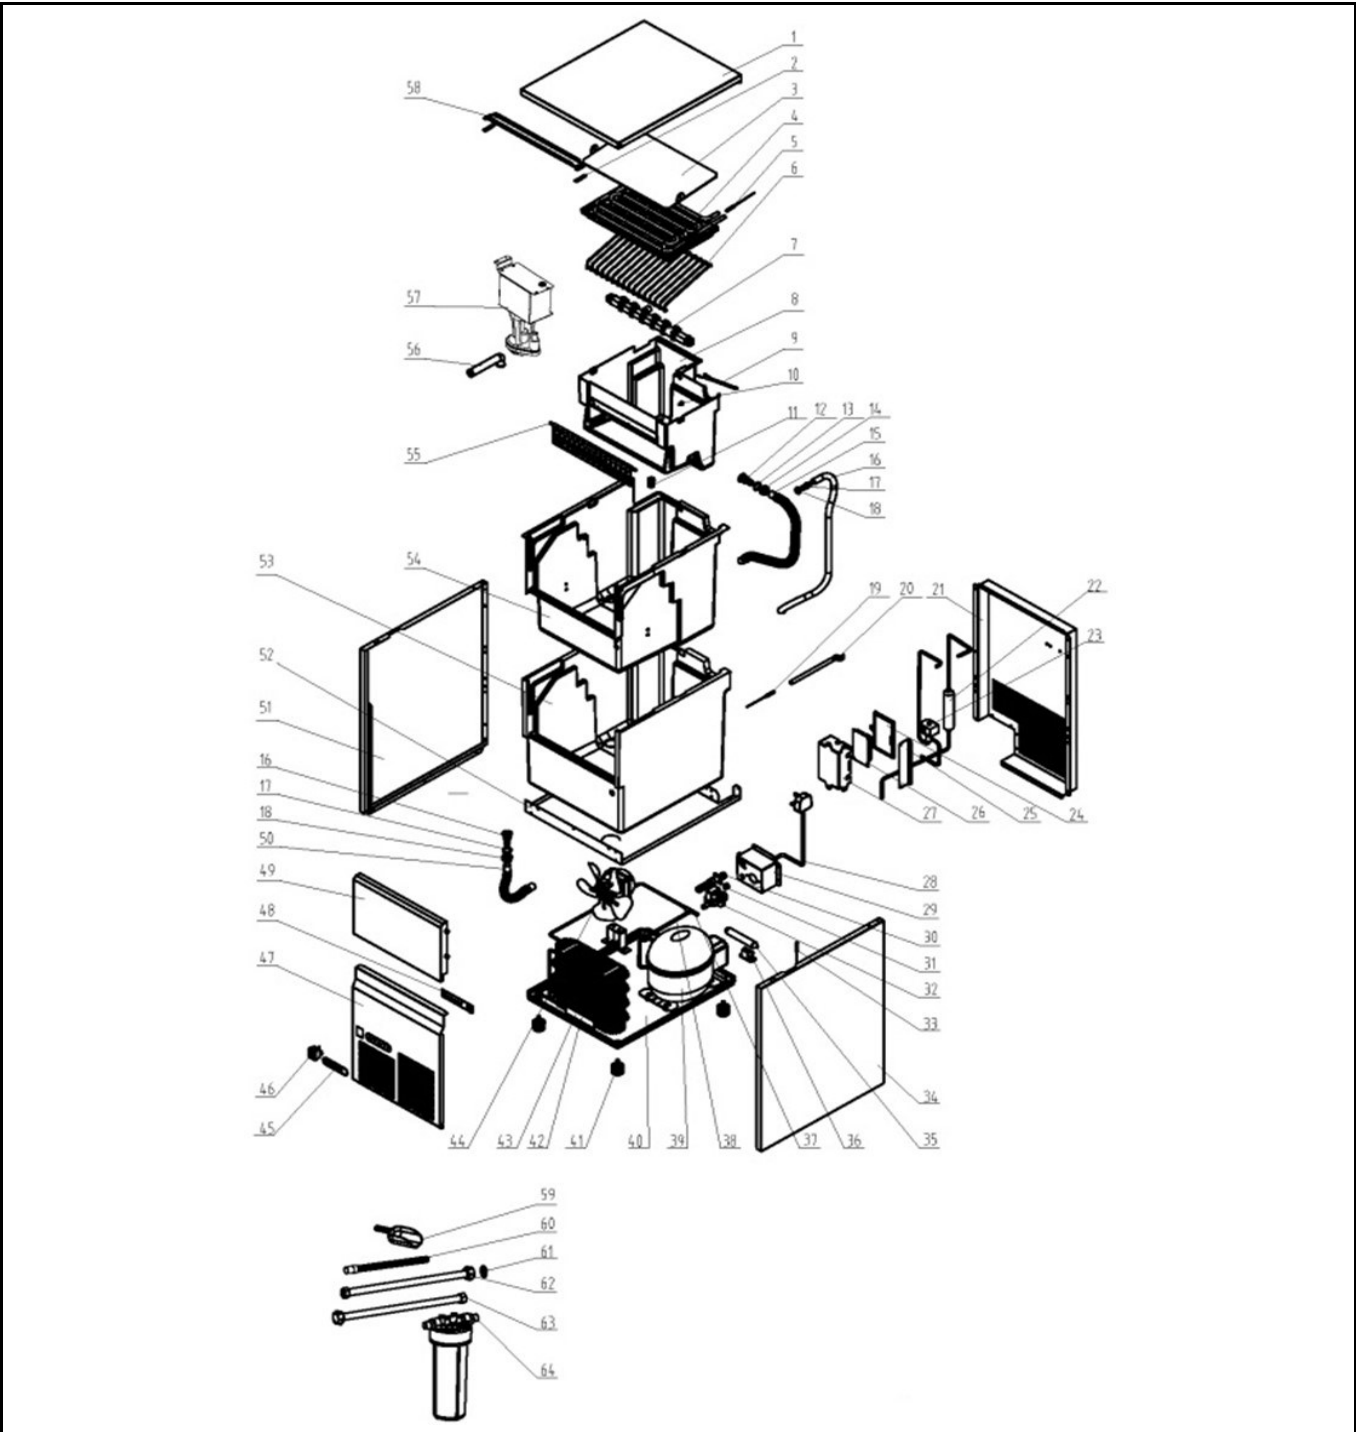

Drawing

Tools for Chefs

Hendi B.V.
Innovatielaan 6
6745 XW De Klomp
The Netherlands

Batch #
000000 and up

Appliance part#
271353

Description
Clear Icecube maker 22kg

Date	23-01-2024	Revision #	V.01
Revision	First Bill of Materials (BOM)