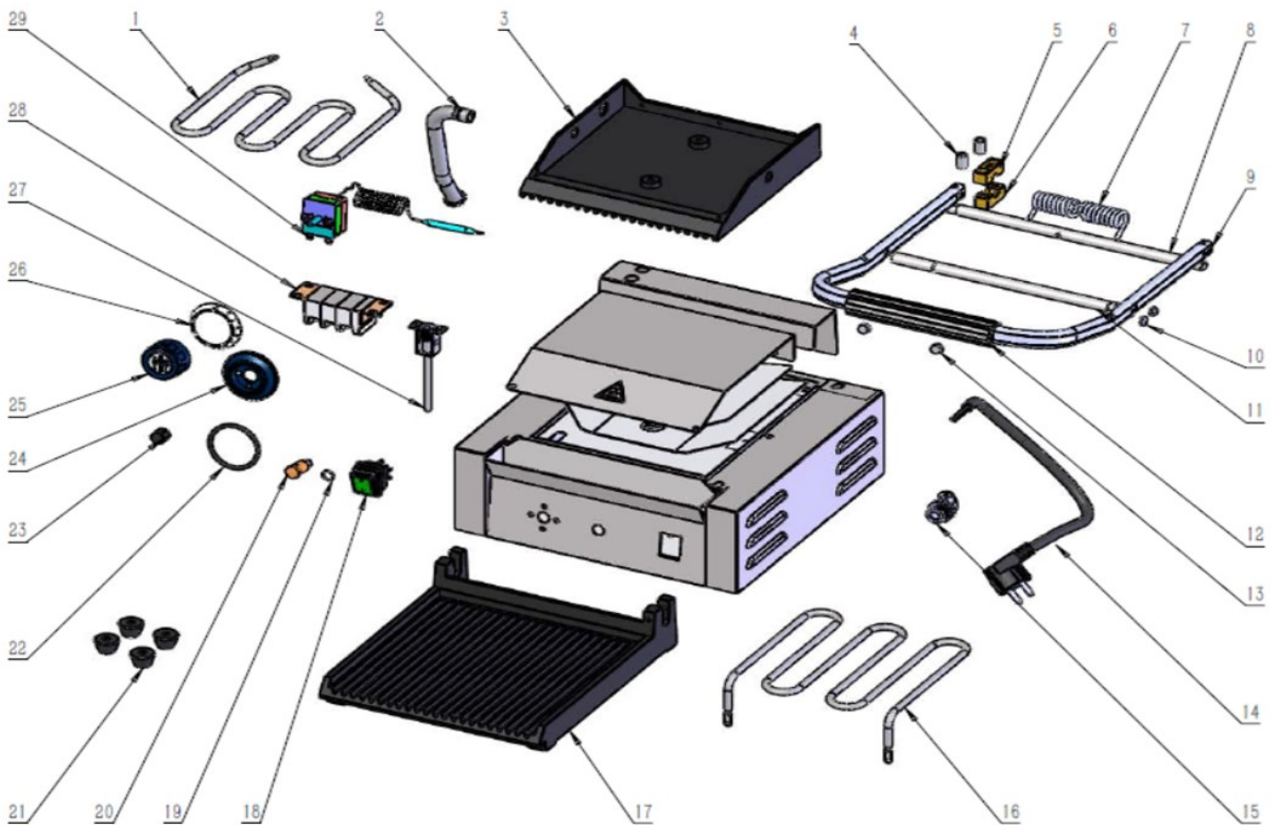

Drawing

Tools for Chefs

Hendi B.V.
Steenoven 21
3911 TX Rhenen
The Netherlands

Batch #

170238 until
HK066119

Appliance part#

263501

Description

Contact grill

Date 03-05-2021

Revision #

1.1

Revision New model (updated switch and knob)

Bill of materials (BOM)

<b style="font-size: 24px; margin-left: 10px;">HENDI Tools for Chefs Hendi B.V. Steenoven 21 3911 TX Rhenen The Netherlands	Batch #	Appliance part#
	170238 until HK066119	263501
	Description	
Contact grill		

Date	03-05-2021	Revision #	1.1
Revision	New model (updated switch and knob)		

Item	Description	Part#	Quantity	Remark	Picture
1	Upper element	904503	1		
2	Wire guide tube	n/a	1		
3	Upper grill plate	n/a	1		
4	Brake shoe support	nss	2	Available as 932278	
5	Brake shoe complete set	932278	1	Incl. item 4 and 6	
6	Lower brake shoe	nss	1	Available as 932278	
7	Torsion spring	901908	1		
8	Back axle	912195	1		
9	Frame of handle	912157	1	Incl. item 10,12 and 13	
10	Silicone plug	nss	2	Available as 912157	
11	Upper axle	n/a	1		
12	Handle	nss	1	Available as 912157	
13	Plug for handle	nss	2	Available as 912157	
14	Power cord	912027	1		
15	Cord inlet with retention	912201	1		
16	Lower element	904510	1		
17	Lower grill plate	n/a	1		
18	Switch	205426	1		
19	O-ring	nss	1	Available as 912003	
20	Indicator light (orange)	912003	1	Alternative : 930533	
21	Feet	912058	4	Set of 4	
22	O-ring	nss	1	Available as 942222	
23	Knob insert	nss	1	Available as 942222	
24	Groundplate	nss	1	Available as 942222	
25	Knob	942222	1	Incl. item 22,23,24 and 26	
26	Graduation ring	nss	1	Available as 942222	
27A	Hi-limiter	902004	1		
27B	Bracket	n/a	1		
27C	Reset pin	902042	1		
28	Terminal	942239	1		
29	Thermostat	902011	1		

n/a -> not available

nss -> not sold separately