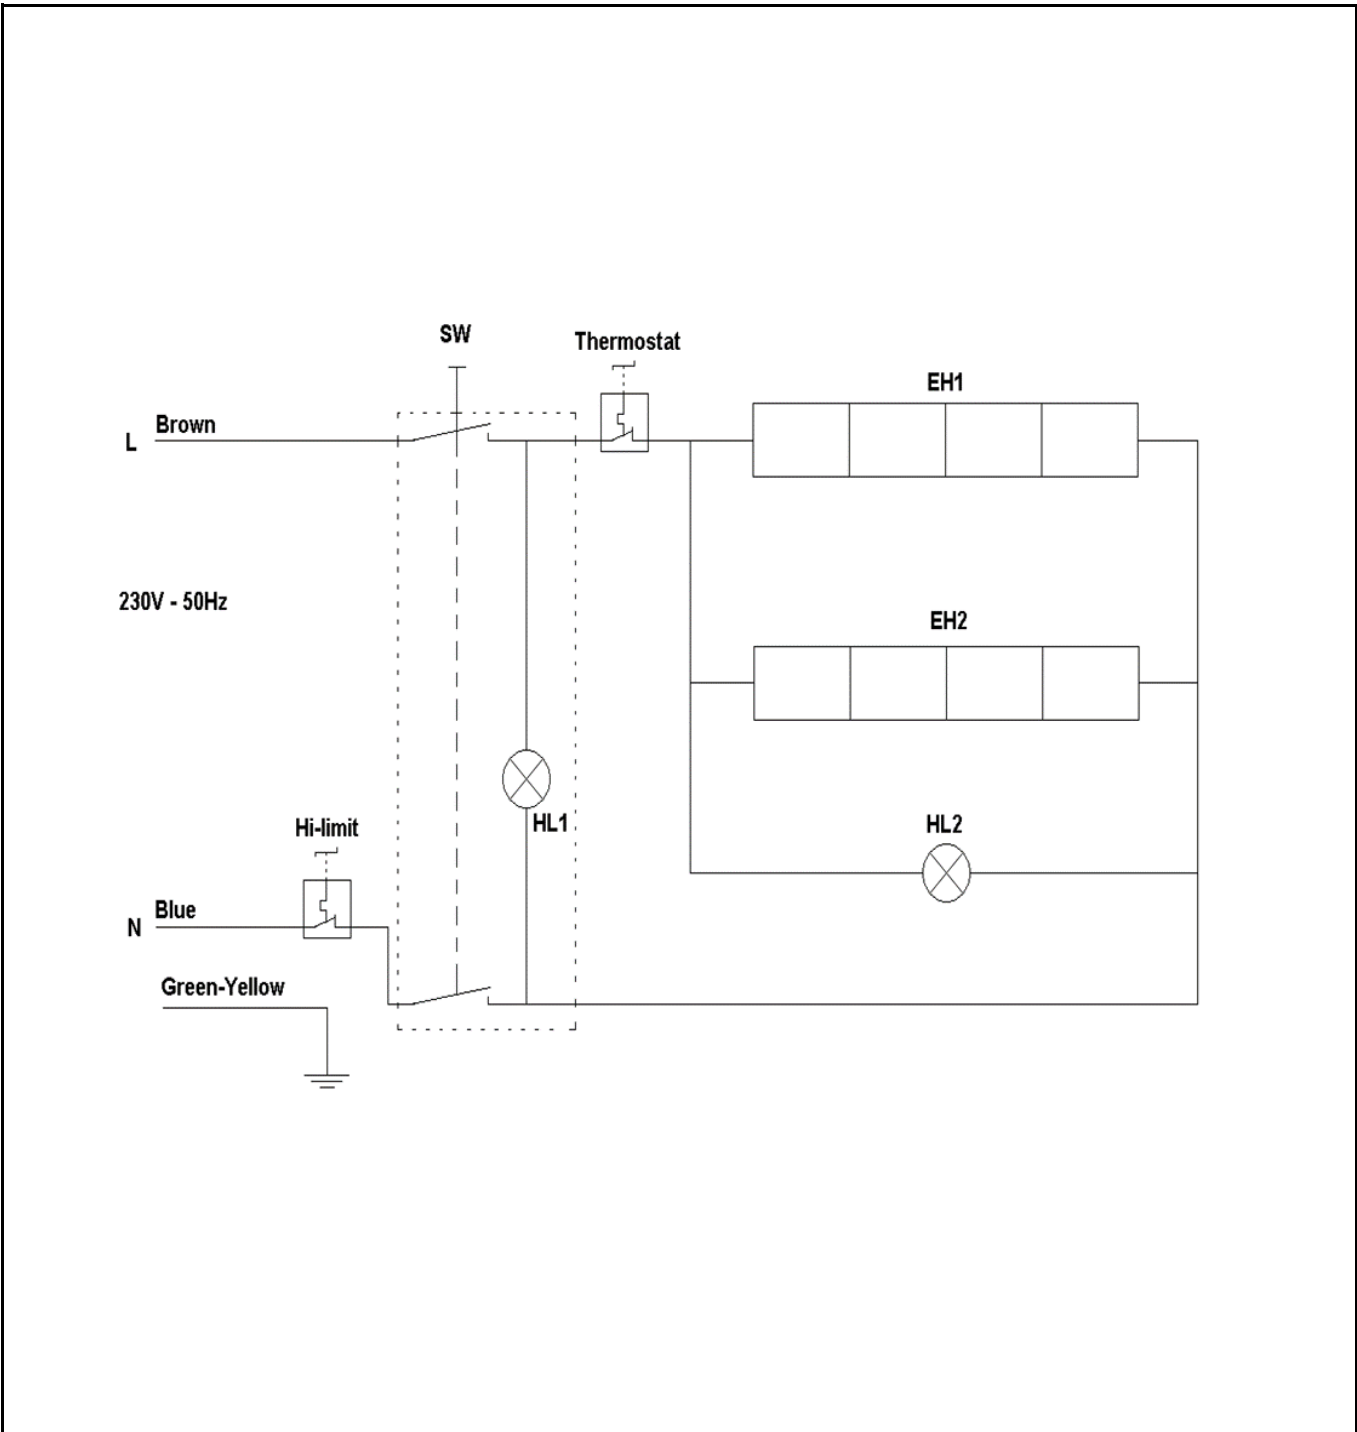

Circuit diagram

<b style="font-size: 24px; margin-left: 10px;">HENDI Tools for Chefs Hendi B.V. Steenoven 21 3911 TX Rhenen The Netherlands	Batch #	Appliance part#
	170238 until HK066119	263501
	Description	
	Contact grill	

Date	03-05-2021	Revision #	1.1
Revision	New model (updated switch and knob)