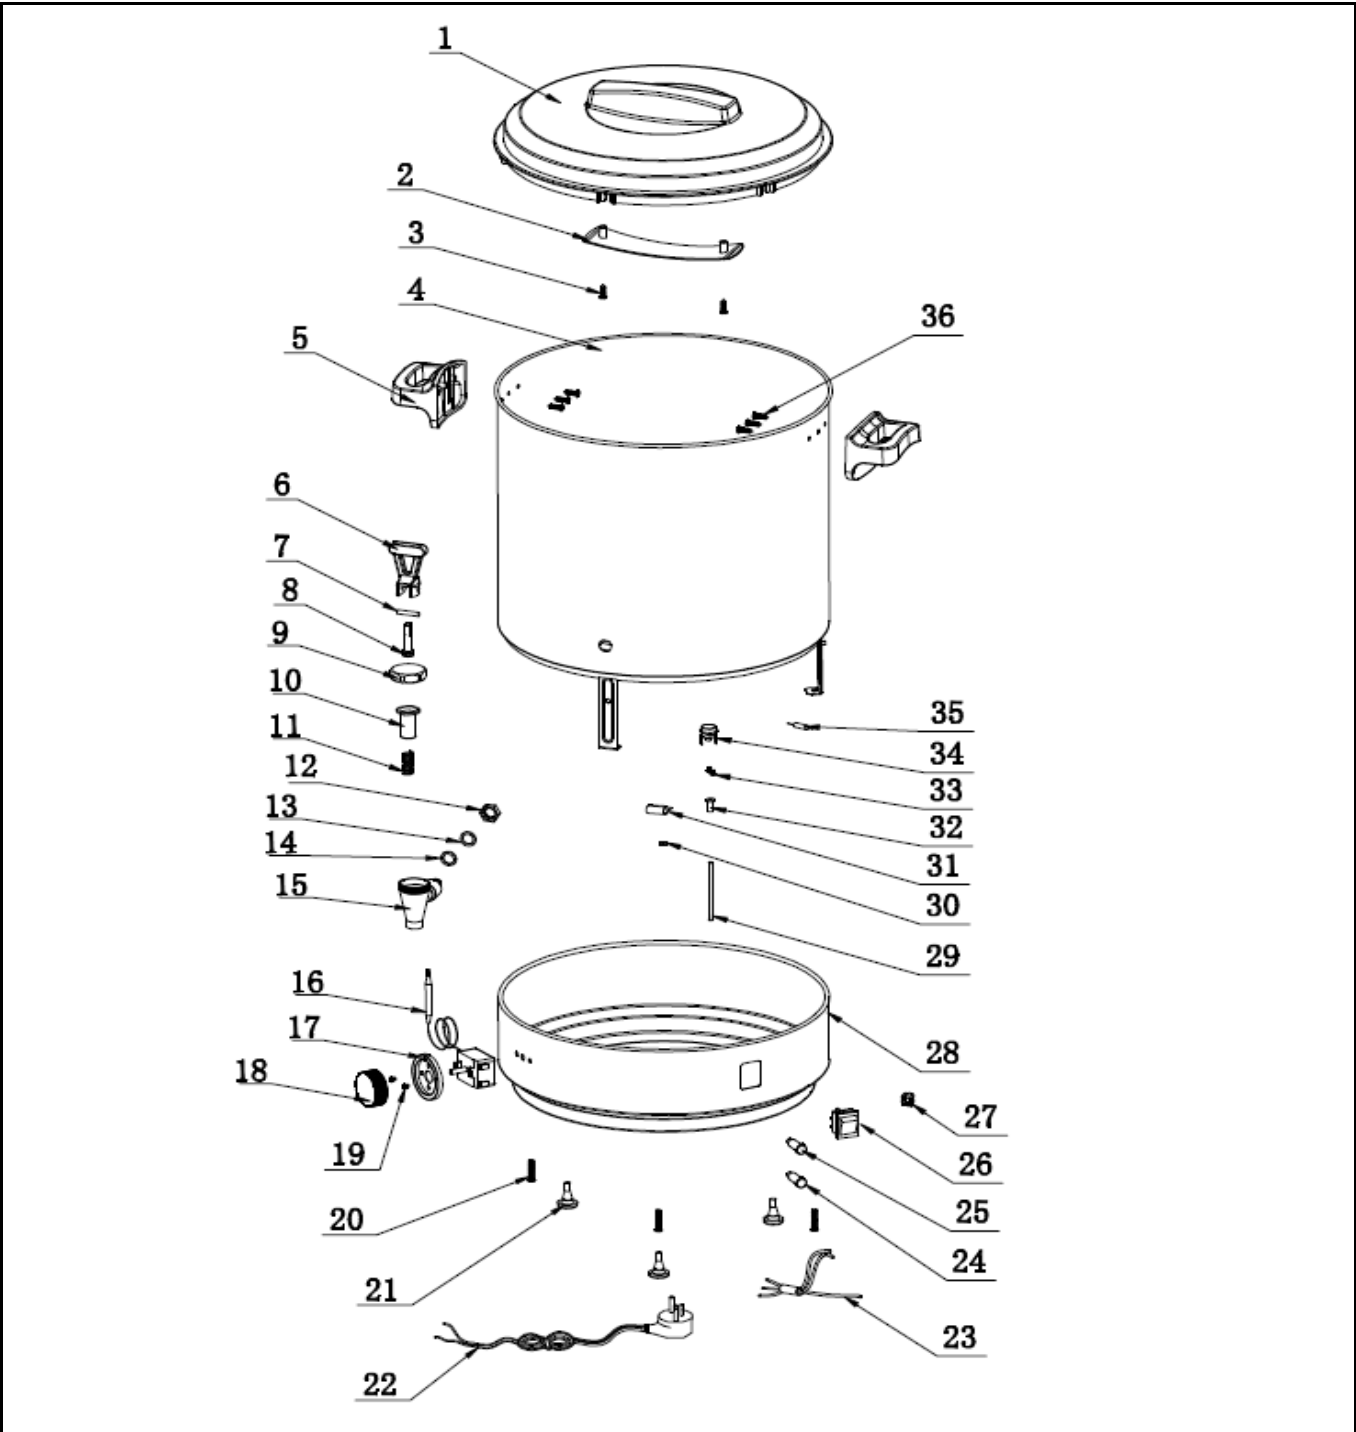

Bill of materials (BOM)

 HENDI Tools for Chefs Hendi B.V. Steenoven 21 3911 TX Rhenen The Netherlands	Batch #	Appliance part#
	HK045318 and up	240601
	Description	
Hot drinks boiler 28L White		

Date	08-06-2022	Revision #	1.1
Revision	New model heating element		

Item	Description	Part#	Quantity	Remark	Picture
1	Lid	880098	1	Incl. item 2 and 3	
2	Inner cover	nss	1	Available as 880098	
3	Screw	nss	2	Available as 880098	
4	Container	n/a	1		
5	Handle	962343	2	Incl. item 36, sold per 1 pcs	
6	Faucet handle	nss	1	Available as 952320	
7	Faucet handle axle	nss	1	Available as 952320	
8	Faucet pull bar	nss	1	Available as 952320	
9	Faucet cover	nss	1	Available as 952320	
10	Faucet silicone stop	nss	1	Available as 952320	
11	Faucet spring	nss	1	Available as 952320	
12	Faucet nut	nss	1	Available as 952320	
13	Faucet seal "A"	nss	1	Available as 952320	
14	Faucet seal "B"	nss	1	Available as 952320	
15	Faucet	952320	1	Incl. item 6 ~ 14	
16	Thermostat	881514	1		
17	Knob backplate	nss	1	Available as 880333	
18	Knob	880333	1	Incl. item 17 and 19	
19	Screw	nss	1	Available as 880333	
20	Screw	n/a	3		
21	Feet	880548	1	Set of 3	
22	Power cord	912027	1		
23	Wire harness	n/a	1		
24	Indicator light (orange)	912003	1		
25	Indicator light (green)	205471	1		
26	Switch	876800	1		
27	Pull relief	n/a	1		
28	Housing (base)	n/a	1		
29	Reset pin	n/a	1		
30	Nut	n/a	1		
31	Bracket	n/a	1		
32	Silicone sleeve	n/a	1		
33	Screw	n/a	2		
34	Clixon 150°C	980378	1	Manual reset	
35	Thermal fuse	n/a	1	Obtain locally	
36	Screw for handle	nss	6	Available as 962343	
*	Relay board	881057	1	Not shown on drawing	

n/a -> not available

nss -> not sold separately

Circuit diagram

 HENDI Tools for Chefs Hendi B.V. Steenoven 21 3911 TX Rhenen The Netherlands	Batch #	Appliance part#
	HK045318 and up	240601
	Description	
	Hot drinks boiler 28L White	