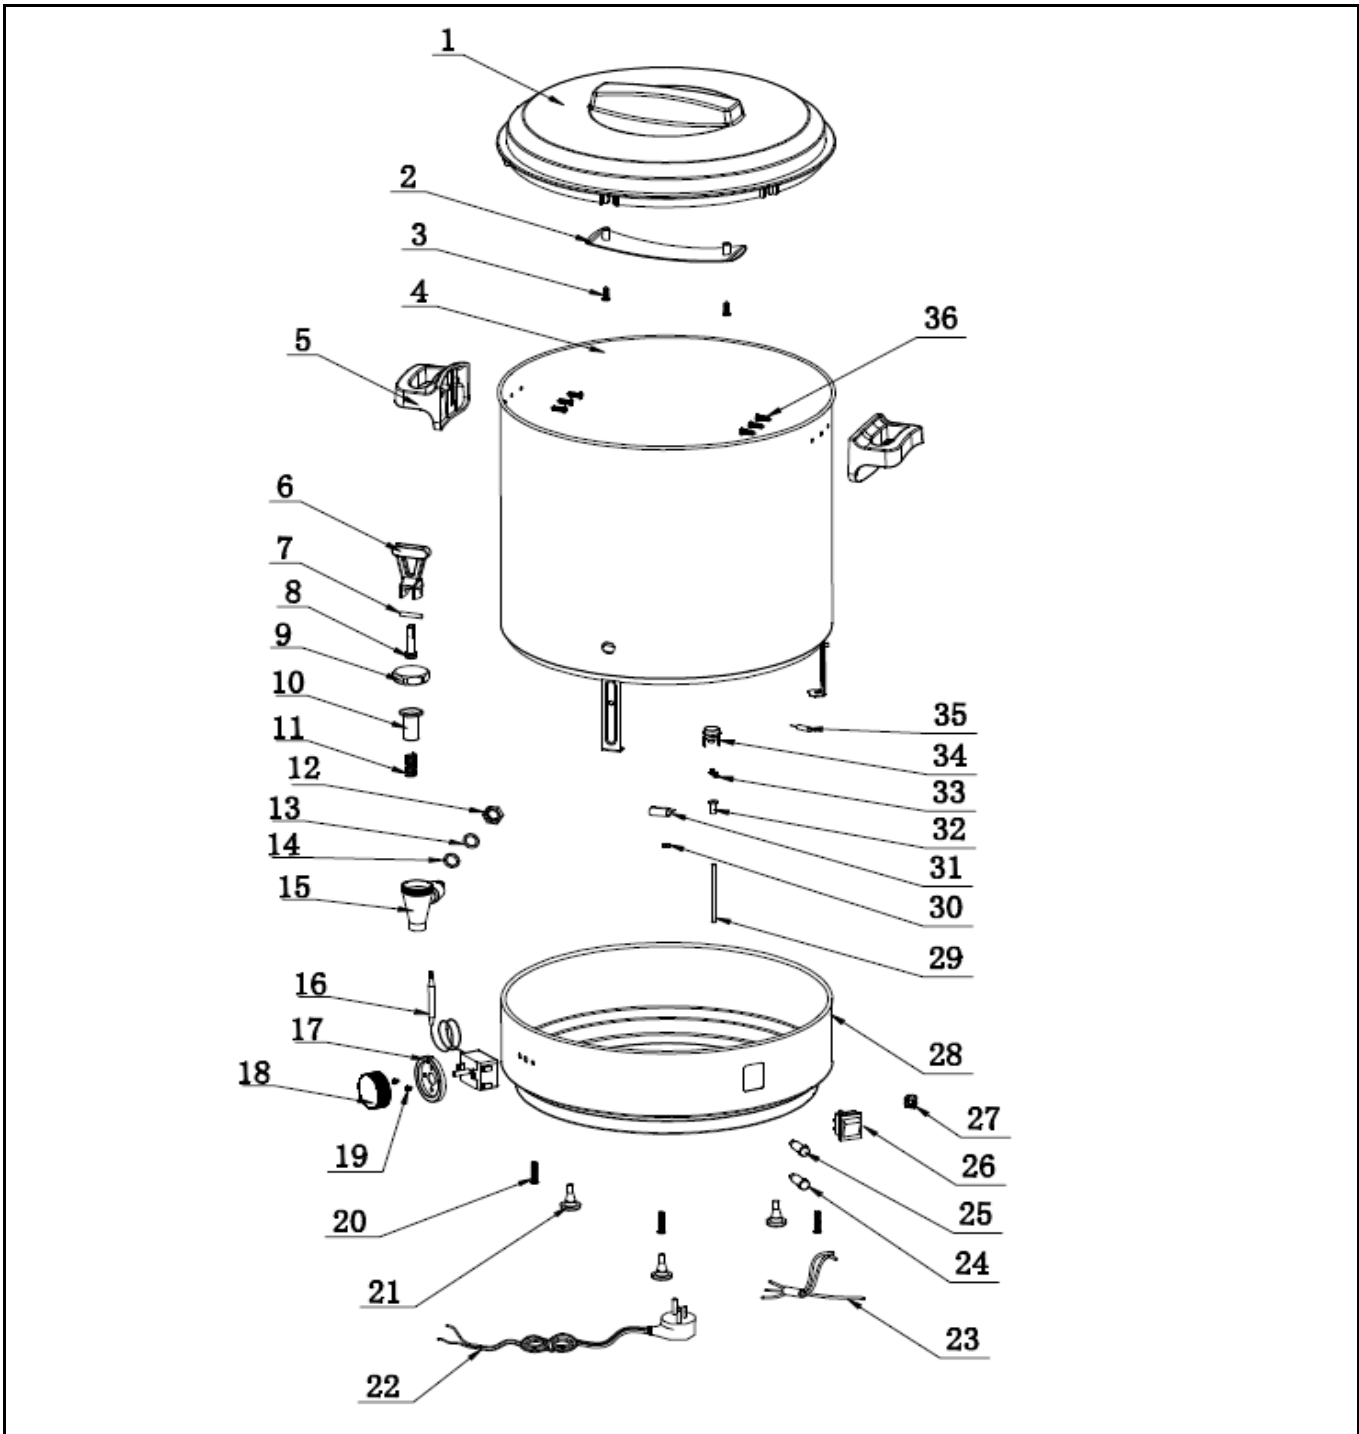

Drawing

Tools for Chefs

Hendi B.V.  
 Steenoven 21  
 3911 TX Rhenen  
 The Netherlands

Batch #  
 HK045318 and  
 up

Appliance part#  
 240601

Description  
 Hot drinks boiler 28L White

Date	24-08-2020	Revision #	1.1
Revision	New model heating element		

### Bill of materials (BOM)

 <p><b>HENDI</b> Tools for Chefs</p> <p><b>Hendi B.V.</b> Steenoven 21 3911 TX Rhenen The Netherlands</p>	<b>Batch #</b>	<b>Appliance part#</b>
	HK045318 and up	<b>240601</b>
	<b>Description</b>	
<b>Hot drinks boiler 28L White</b>		

<b>Date</b>	24-08-2020	<b>Revision #</b>	1.1
<b>Revision</b>	New model heating element		

Item	Description	Part#	Quantity	Remark	Picture
1	Lid	880098	1	Incl. item 2 and 3	
2	Inner cover	nss	1	Available as 880098	
3	Screw	nss	2	Available as 880098	
4	Container	n/a	1		
5	Handle	n/a	2		
6	Faucet handle	nss	1	Available as 952320	
7	Faucet handle axle	nss	1	Available as 952320	
8	Faucet pull bar	nss	1	Available as 952320	
9	Faucet cover	nss	1	Available as 952320	
10	Faucet silicone stop	nss	1	Available as 952320	
11	Faucet spring	nss	1	Available as 952320	
12	Faucet nut	nss	1	Available as 952320	
13	Faucet seal "A"	nss	1	Available as 952320	
14	Faucet seal "B"	nss	1	Available as 952320	
15	Faucet	952320	1	Incl. item 6 ~ 14	
16	Thermostat	881514	1		
17	Knob backplate	nss	1	Available as 880333	
18	Knob	880333	1	Incl. item 17 and 19	
19	Screw	nss	1	Available as 880333	
20	Screw	n/a	3		
21	Feet	880548	1	Set of 3	
22	Power cord	912027	1		
23	Wire harness	n/a	1		
24	Indicator light (orange)	912003	1		
25	Indicator light (green)	205471	1		
26	Switch	876800	1		
27	Pull relief	n/a	1		
28	Housing (base)	n/a	1		
29	Reset pin	n/a	1		
30	Nut	n/a	1		
31	Bracket	n/a	1		
32	Silicone sleeve	n/a	1		
33	Screw	n/a	2		
34	Clixon 150°C	980378	1	Manual reset	
35	Thermal fuse	n/a	1	Obtain locally	
36	Screw for handle	n/a	6		
*	Relay board	881057	1	Not shown on drawing	