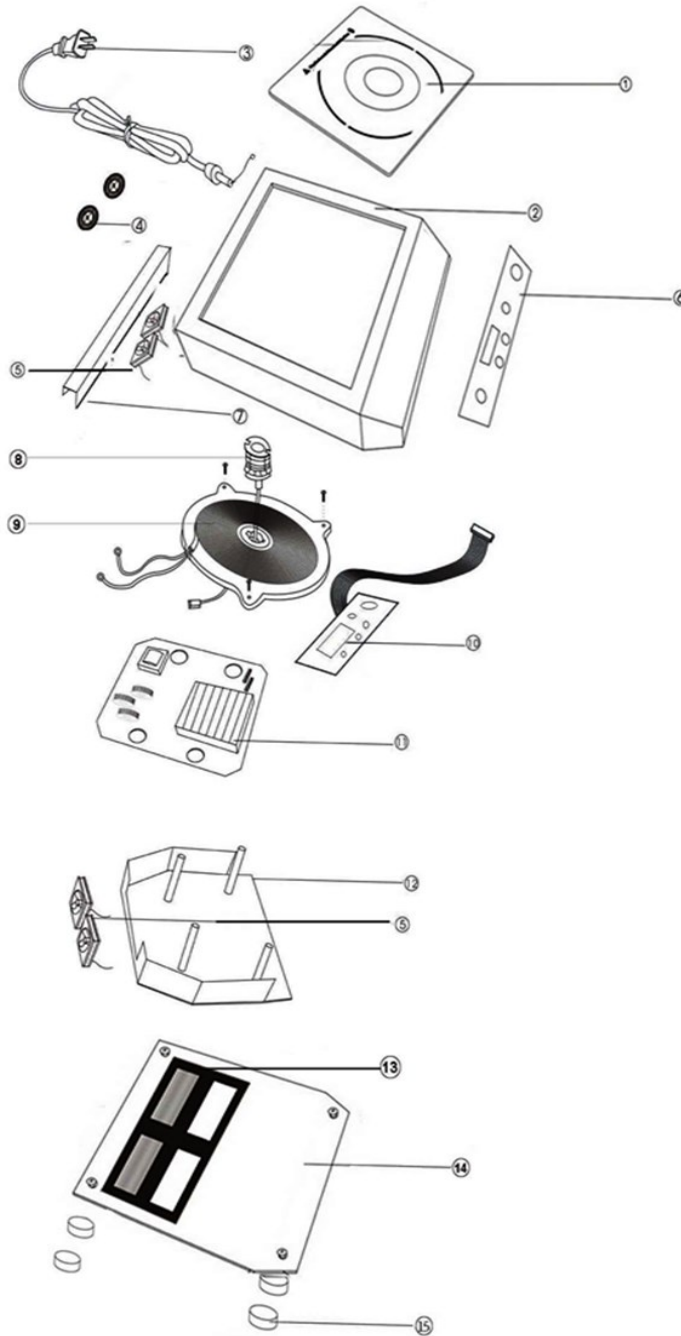

Drawing

Tools for Chefs

Hendi B.V.
 Steenoven 21
 3911 TX Rhenen
 The Netherlands

Batch #

000000 until
 902691

Appliance part#

239711

Description

Induction Cooker 3500W

Date 27-03-2023

Revision #

1.0 (2005-2009)

Revision First Bill of Materials (BOM)

Wiring diagram

 <b style="font-size: 24px; margin-left: 10px;">HENDI Tools for Chefs Hendi B.V. Steenoven 21 3911 TX Rhenen The Netherlands	Batch #	Appliance part#
	000000 until 902691	239711
	Description	
	Induction Cooker 3500W	