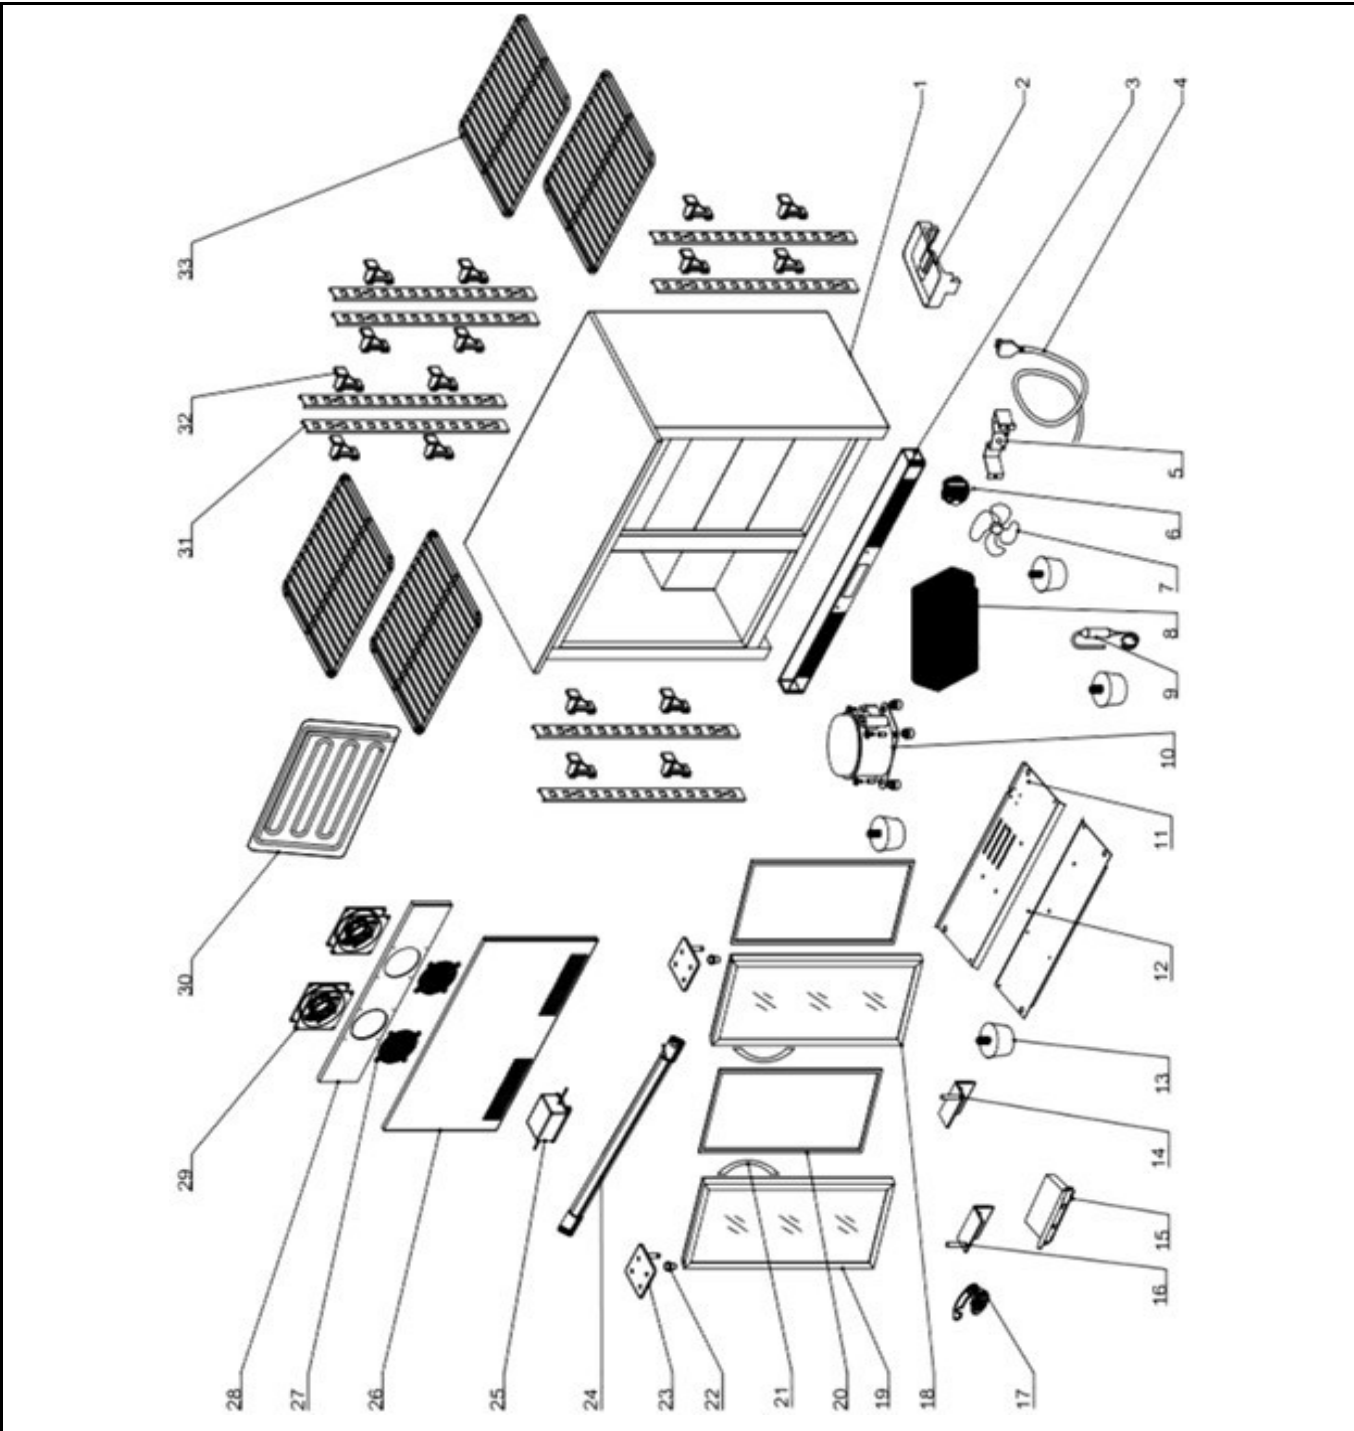

Drawing

Tools for Chefs

Hendi B.V.  
 Steenoven 21  
 3911 TX Rhenen  
 The Netherlands

Batch #	Appliance part#
000000 and up	235829
Description	
Back bar refrigerator double doors 228L	

Date	17-06-2020	Revision #	1.0
Revision	First Bill of Materials (BOM)		

### Bill of materials (BOM)

 <b style="font-size: 24px; margin-left: 10px;">HENDI</b> <small style="color: green; margin-left: 10px;">Tools for Chefs</small> <b>Hendi B.V.</b> Steenoven 21 3911 TX Rhenen The Netherlands	<b>Batch #</b>	<b>Appliance part#</b>
	000000 and up	<b>235829</b>
	<b>Description</b>	
	Back bar refrigerator double doors 228L	

<b>Date</b>	17-06-2020	<b>Revision #</b>	1.0
<b>Revision</b>	First Bill of Materials (BOM)		

Item	Description	Part#	Quantity	Remark	Picture
1	Housing	n/a	1		
2	Water tray	n/a	1		
3	Front panel	n/a	1		
4	Power cord	953877	1		
5	Condensor fan motor support	n/a	1		
6	Condensor fan motor	971192	1		
7	Fan blade	n/a	1		
8	Condensor	n/a	1		
9	Dryer filter	n/a	1		
10	Compressor	n/a	1	(CSA075NHEG)	
11	Compressor bracket	n/a	1		
12	Housing panel	n/a	1		
13	Feet	971208	4		
14	Door hinge (bottom/right)	953952	1	Incl. item 22	
15	Digital controller	953976	1		
16	Door hinge (bottom/left)	953969	1	Incl. item 22	
17	Lock	953884	2		
18	Door assembly (right)	953983	1		
19	Door assembly (left)	953990	1		
20	Door gasket	954003	2		
21	Door handle	954010	2		
22	Door hinge sleeve	nss	4	Available as 953952, 953969, 954027	
23	Door hinge (top)	954027	2	Incl. item 22	
24	LED light	953914	1		
25	LED driver	953907	1		
26	Evaporator bracket	n/a	1		
27	Evaporator fan cover	n/a	2		
28	Evaporator fan bracket	n/a	1		
29	Evaporator fan	971185	2		
30	Evaporator	n/a	1		
31	Shelf holder bracket	n/a	8		
32	Shelf clip	953754	16		
33	Shelf	954034	4		