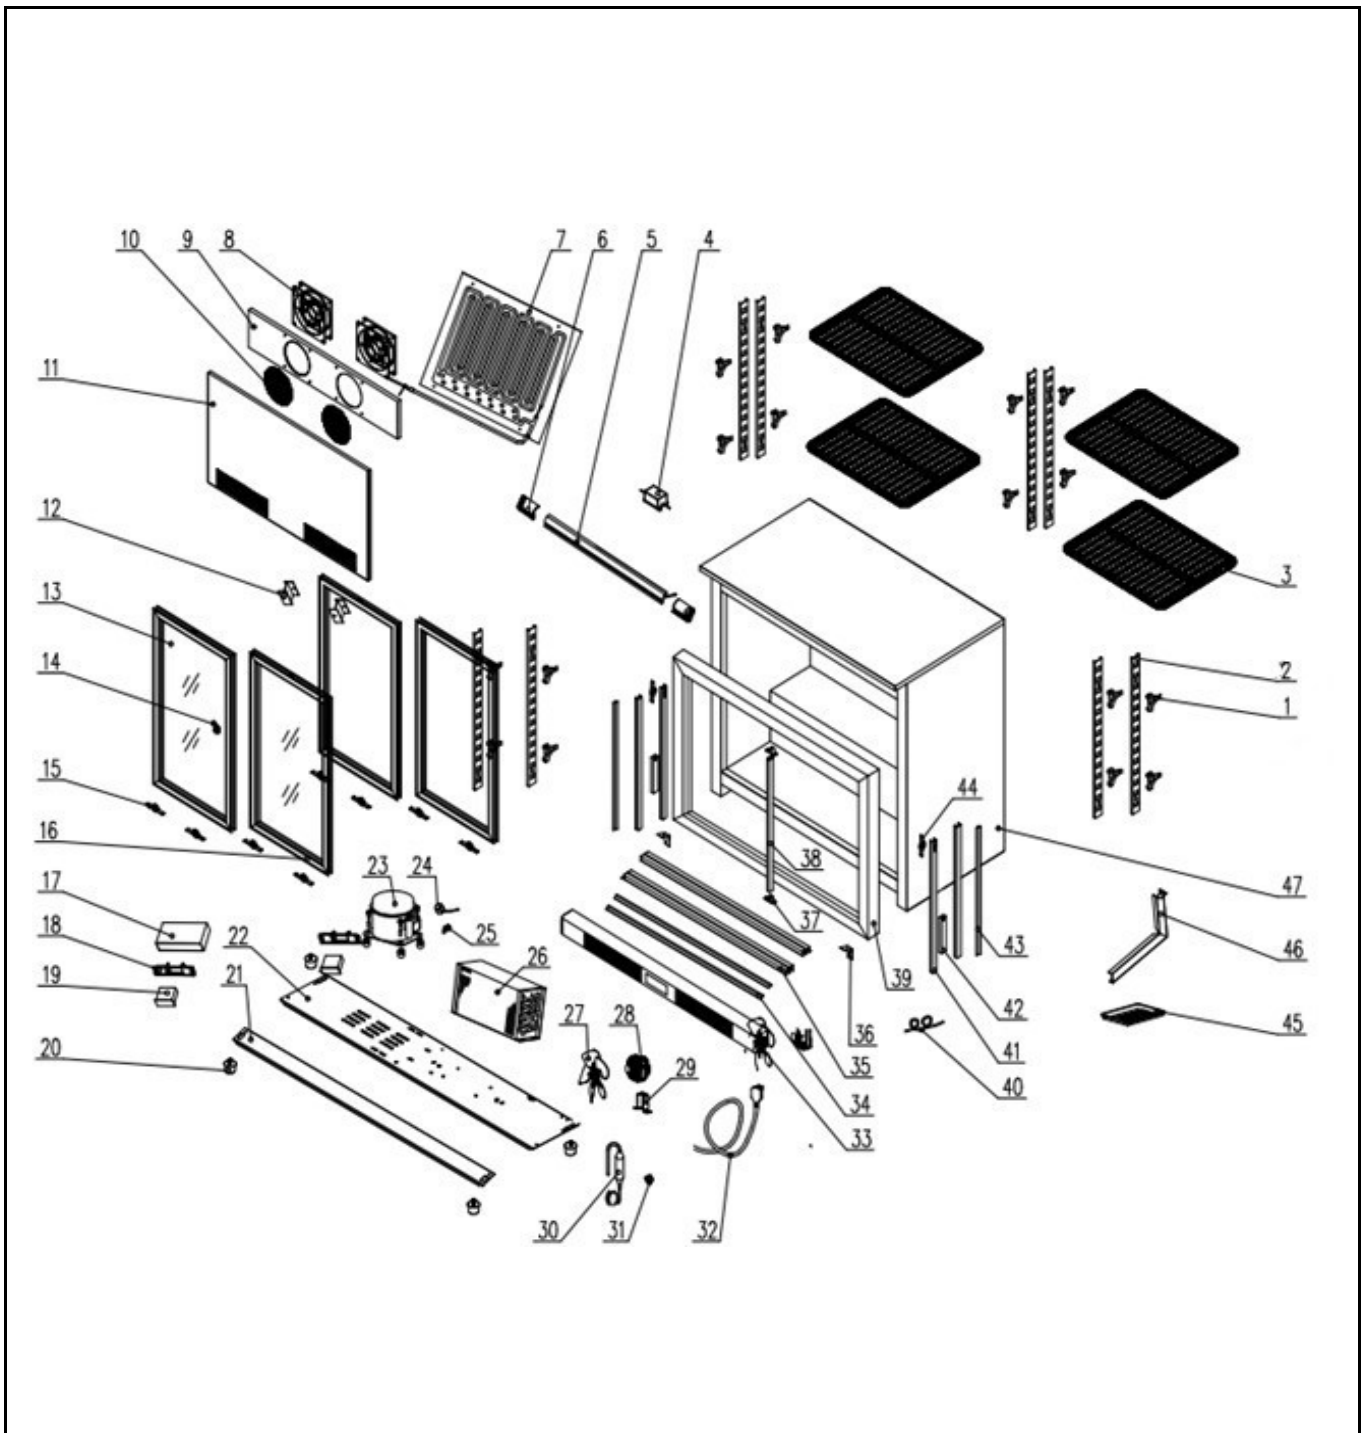

Drawing

Tools for Chefs

Hendi B.V.

Steenoven 21
3911 TX Rhenen
The Netherlands

Batch #

000000 and up

Appliance part#

233917

Description

Back bar refrigerator sliding doors 228L

Date 17-06-2020

Revision #

1.0

Revision First Bill of Materials (BOM)

Bill of materials (BOM)

<b style="font-size: 24px; margin-left: 10px;">HENDI Tools for Chefs Hendi B.V. Steenoven 21 3911 TX Rhenen The Netherlands	Batch #	Appliance part#
	000000 and up	233917
	Description	
	Back bar refrigerator sliding doors 228L	

Date	17-06-2020	Revision #	1.0
Revision	First Bill of Materials (BOM)		

Item	Description	Part#	Quantity	Remark	Picture
1	Shelf clip	953754	16		
2	Shel holder bracket	n/a	8		
3	Shelf	953891	4		
4	LED driver	953907	1		
5	LED light	953914	1		
6	LED light cover	n/a	2		
7	Evaporator	n/a	1		
8	Evaporator fan	971185	2		
9	Fan bracket	n/a	1		
10	LED light cover	n/a	2		
11	Evaporator cover	n/a	1		
12	Bracket	n/a	4		
13	Door glass (left)	nss	1	Available as 953921	
14	Lock	953945	1		
15	Door slider	nss	4	Available as 953921 and 953938	
16	Door glass (right)	nss	1	Available as 953938	
17	Digital controller housing	n/a	1		
18	Controller panel	n/a	1		
19	Digital controller	953976	1		
20	Feet	971208	4		
21	Housing panel	n/a	1		
22	Compressor bracket	n/a	1		
23	Compressor (CSA075NHEG)	n/a	1		
24	Compressor starter	n/a	1		
25	Compressor temperature switch	n/a	1		
26	Condensor	n/a	1		
27	Fan blade	nss	1	Available as 953860	
28	Condensor fan motor	971192	2	Incl. item 27 and 29	
29	Condensor fan motor support	nss	2	Available as 953860	
30	Dryer filter	n/a	1		
31	Bracket	n/a	1		
32	Power cord	953877	1		
33	Front panel	n/a	1		
34	Door frame bracket (top/bottom)	nss	2	Available as 953921 and 953938	
35	Door frame (top/bottom)	nss	2	Available as 953921 and 953938	
36	Door frame (corner)	nss	4	Available as 953921 and 953938	
37	Center column bracket	n/a	2		
38	Center column	n/a	1		
39	Door guiderail frame	n/a	1		
40	Binder	n/a	1		
41	Door frame (left/right)	nss	2	Available as 953921 and 953938	
42	Door frame bracket (left/right)	nss	2	Available as 953921 and 953938	
43	Door frame decorative strip	nss	2	Available as 953921 and 953938	
44	Door slider	nss	2	Available as 953921 and 953938	
45	Water tray	n/a	1		
46	Housing bracket	n/a	1		
47	Housing	n/a	1		
*	Door assembly (left)	953921	1	Incl. item 13, 15, 34 - 36 and 41 - 44	
*	Door assembly (right)	953938	1	Incl. item 15, 16, 34 - 36 and 41 - 44	

n/a -> not available

nss -> not sold separately