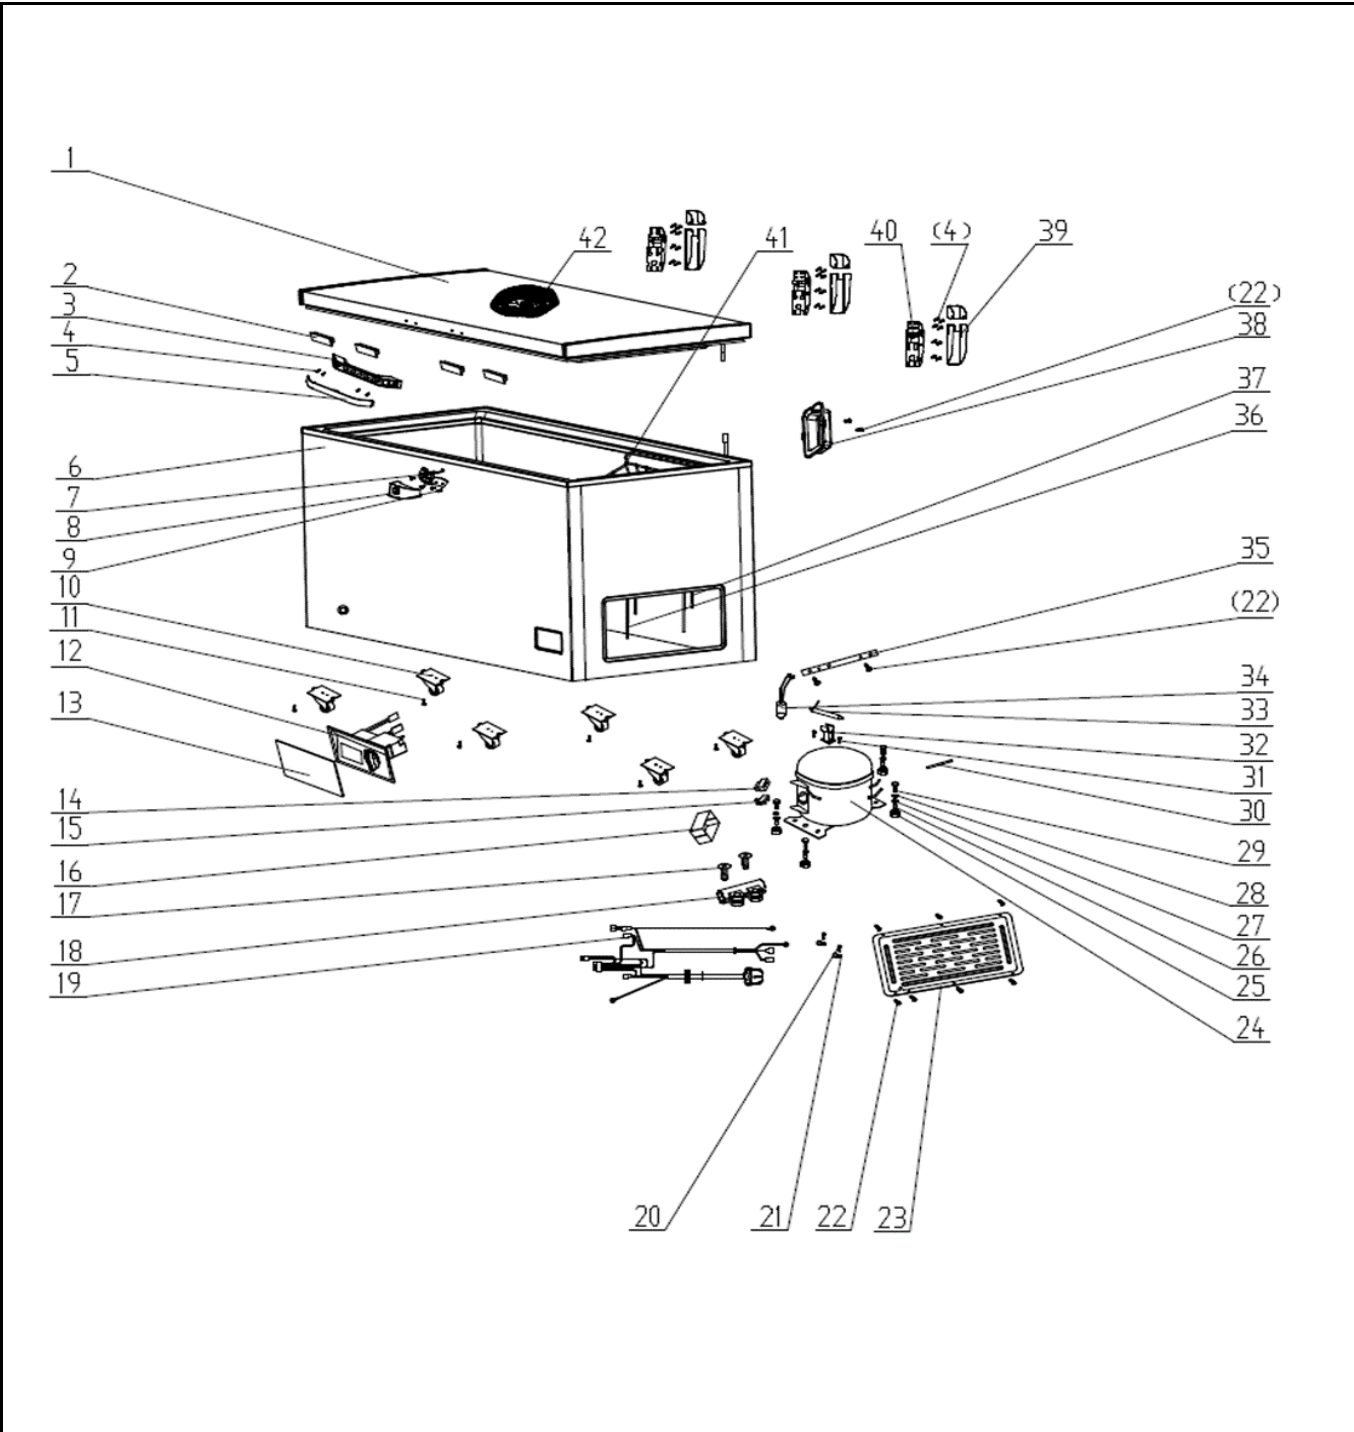

Drawing

Tools for Chefs

Hendi B.V.
 Steenoven 21
 3911 TX Rhenen
 The Netherlands

Batch #	Appliance part#
000000 and up	233887
Description	
Chest freezer energy efficient 445L	

Date	05-02-2021	Revision #	1.0
Revision	First Bill of Materials (BOM)		

Item	Description	Part#	Quantity	Remark	Picture
1	Lid incl. gasket	n/a	1		
*	Gasket lid	946480			
2	Protective pads	n/a	4		
3	Lid handle	946503	1		
4	Screw	n/a	4		
5	Handle cover	n/a	1		
6	Housing	n/a	1		
7	Lock base plate	n/a	1		
8	Lock	n/a	1		
9	Lock cover	n/a	1		
10	Wheel (roller)	n/a	6		
11	Screw	n/a	24		
12	Control panel	946473	1		
*	Thermostat	946374	1		
*	Control knob thermostat	946336	1		
*	Digital display	946404	1		
13	Control panel cover	n/a	1		
14	Compressor temperature limiter	nss	1		
15	Compressor starter	nss	1		
16	Compressor component cover	nss	1		
17	Screw	n/a	2		
18	Bracket	n/a	1		
19	Power cord	946466	1		
20	Screw	n/a	2		
21	Washer	n/a	2		
22	Screw (cover)	n/a	6		
23	Housing cover	n/a	1		
24	Compressor	946497	1	Incl. item 14~16, 24~29, 33 and 34	
25	Screw	nss	4		
26	Washer	nss	4		
27	Insulator	nss	4		
28	Washer	nss	4		
29	Nut	nss	4		
30	Pin	n/a	1		
31	screw	n/a	2		
32	Bracket	n/a	1		
33	Separation filter	nss	1		
34	Dryer filter	nss	1		
35	Coolant pipe	n/a	1		
36	Coolant system (input)	n/a	1		
37	Coolant system (output)	n/a	1		
38	Cover	n/a	1		
39	Hinge cover	n/a	3		
40	Hinge	946442	3		
41	Basket	233498	1		
42	LED light	946398	1		