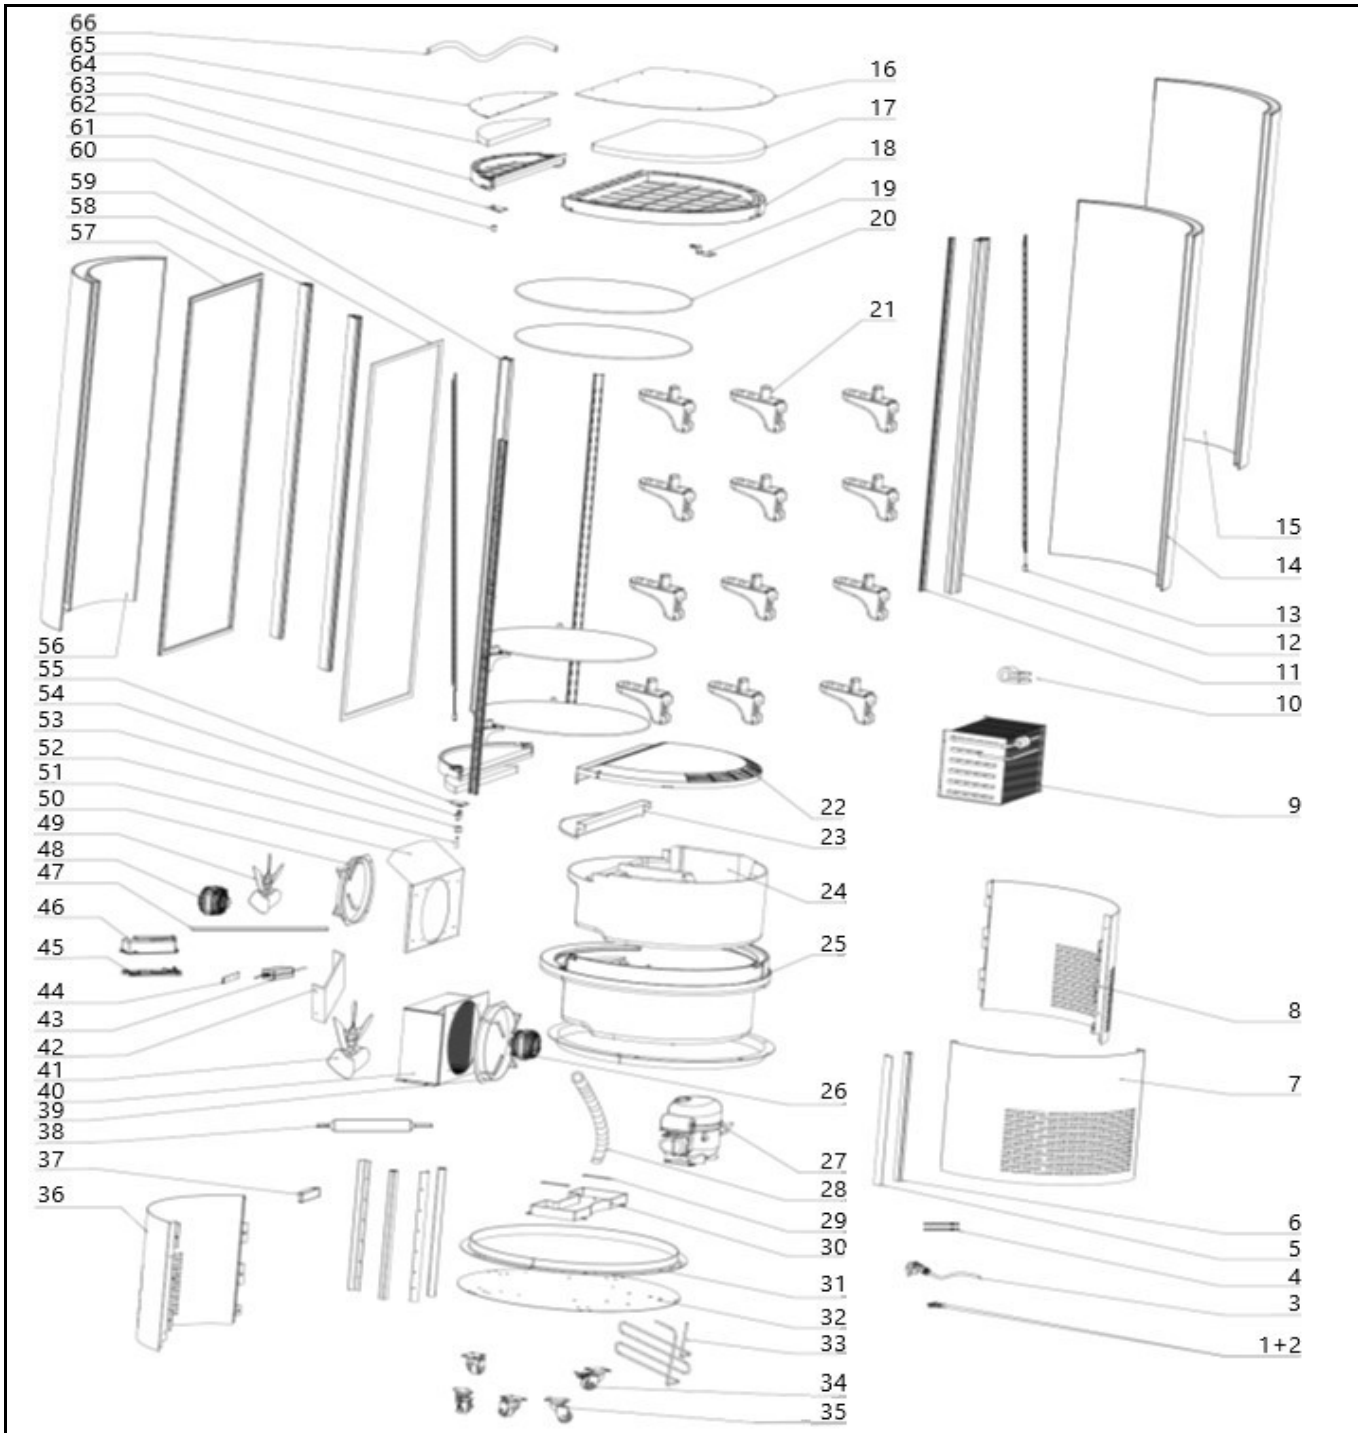

Bill of materials (BOM)

 HENDI Tools for Chefs Hendi B.V. Steenoven 21 3911 TX Rhenen The Netherlands	Batch #	Appliance part#
	000000 and up	233832
	Description	
	Round cake display 360L	

Date	16-04-2020	Revision #	1.0
Revision	First Bill of Materials (BOM)		

Item	Description	Part#	Quantity	Remark	Picture
1	Pull relief	n/a	1		
2	Pull relief cover	n/a	1		
3	Power cord	953433	1		
4	LED light wiring	n/a	2		
5	Bracket	n/a	5		
6	Decorative strip	n/a	3		
7	Housing panel (left)	n/a	1		
8	Housing panel (right)	n/a	1		
9	Evaporator	n/a	1		
10	Power cord clamp	n/a	3		
11	Glass bracket	n/a	3		
12	Housing pilar	n/a	1		
13	LED light	952344	2		
14	Curved glass panel (left)	n/a	1		
15	Curved glass panel (right)	n/a	1		
16	Outer housing panel (top)	n/a	1		
17	Insulation (top)	n/a	1		
18	Inner housing panel (top)	n/a	1		
19	Door hinge (top)	n/a	1		
20	Glass shelf	953556	4		
21	Shelf holder	953563	12		
22	Cold air outlet cover	n/a	1		
23	Inner housing cover (base)	n/a	1		
24	Evaporator insulation	n/a	1		
25	Housing frame (base)	n/a	1		
26	Fan (condensor)	952474	1		
27	Compressor	952481	1		
28	Drain pipe	n/a	1		
29	Bracket	n/a	2		
30	Water tray	n/a	1		
31	Housing bracket (base)	n/a	2		
32	Housing panel (bottom)	n/a	1		
33	Coolant tube	n/a	1		
34	Wheel with brake	953570	2		
35	Wheel without brake	953587	3		
36	Housing panel (front)	n/a	1		
37	Switch cover	n/a	1		
38	Dryer filter	n/a	1		
39	Condensor fan bracket	n/a	1		
40	Condensor	n/a	1		
41	Fan blade (condensor)	nss	1		
42	Mounting bracket	n/a	1		
43	LED driver	953594	1		
44	Digital controller	953600	1		
45	Main PCB housing	n/a	1		
46	Main PCB housing cover	n/a	1		
47	Coolant tube	n/a	1		
48	Fan (evaporator)	952474	1		
49	Fan blade (evaporator)	nss	1		
50	Mounting bracket	n/a	1		
51	Evaporator fan bracket	n/a	1		
52	Door hinge shaft	n/a	1		
53	Door closer (bottom)	n/a	1		
54	Door closer (top)	n/a	1		