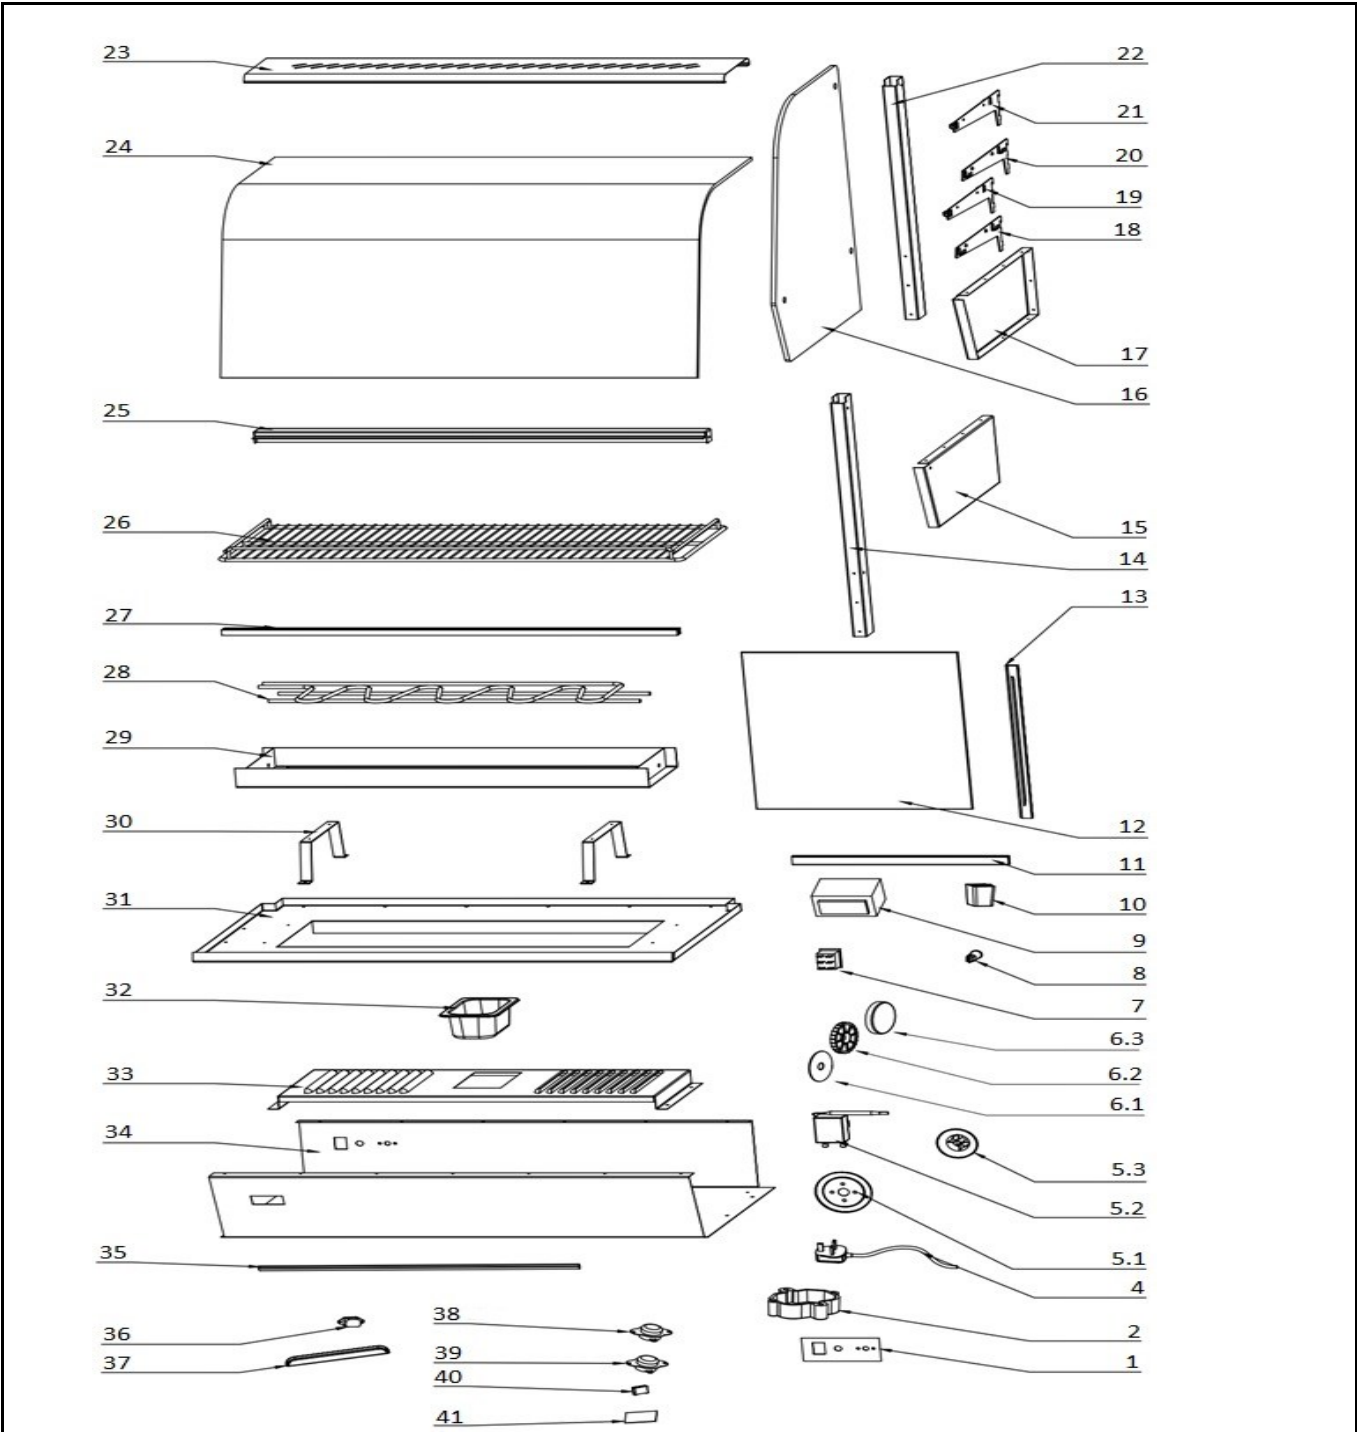

Drawing

Tools for Chefs

Hendi B.V.
Steenoven 21
3911 TX Rhenen
The Netherlands

Batch #	Appliance part#
000000 and up	233733

Description
Heated Countertop Display 160 Ltr

Date	28-09-2023	Revision #	1.0
Revision	First Bill of Materials (BOM)