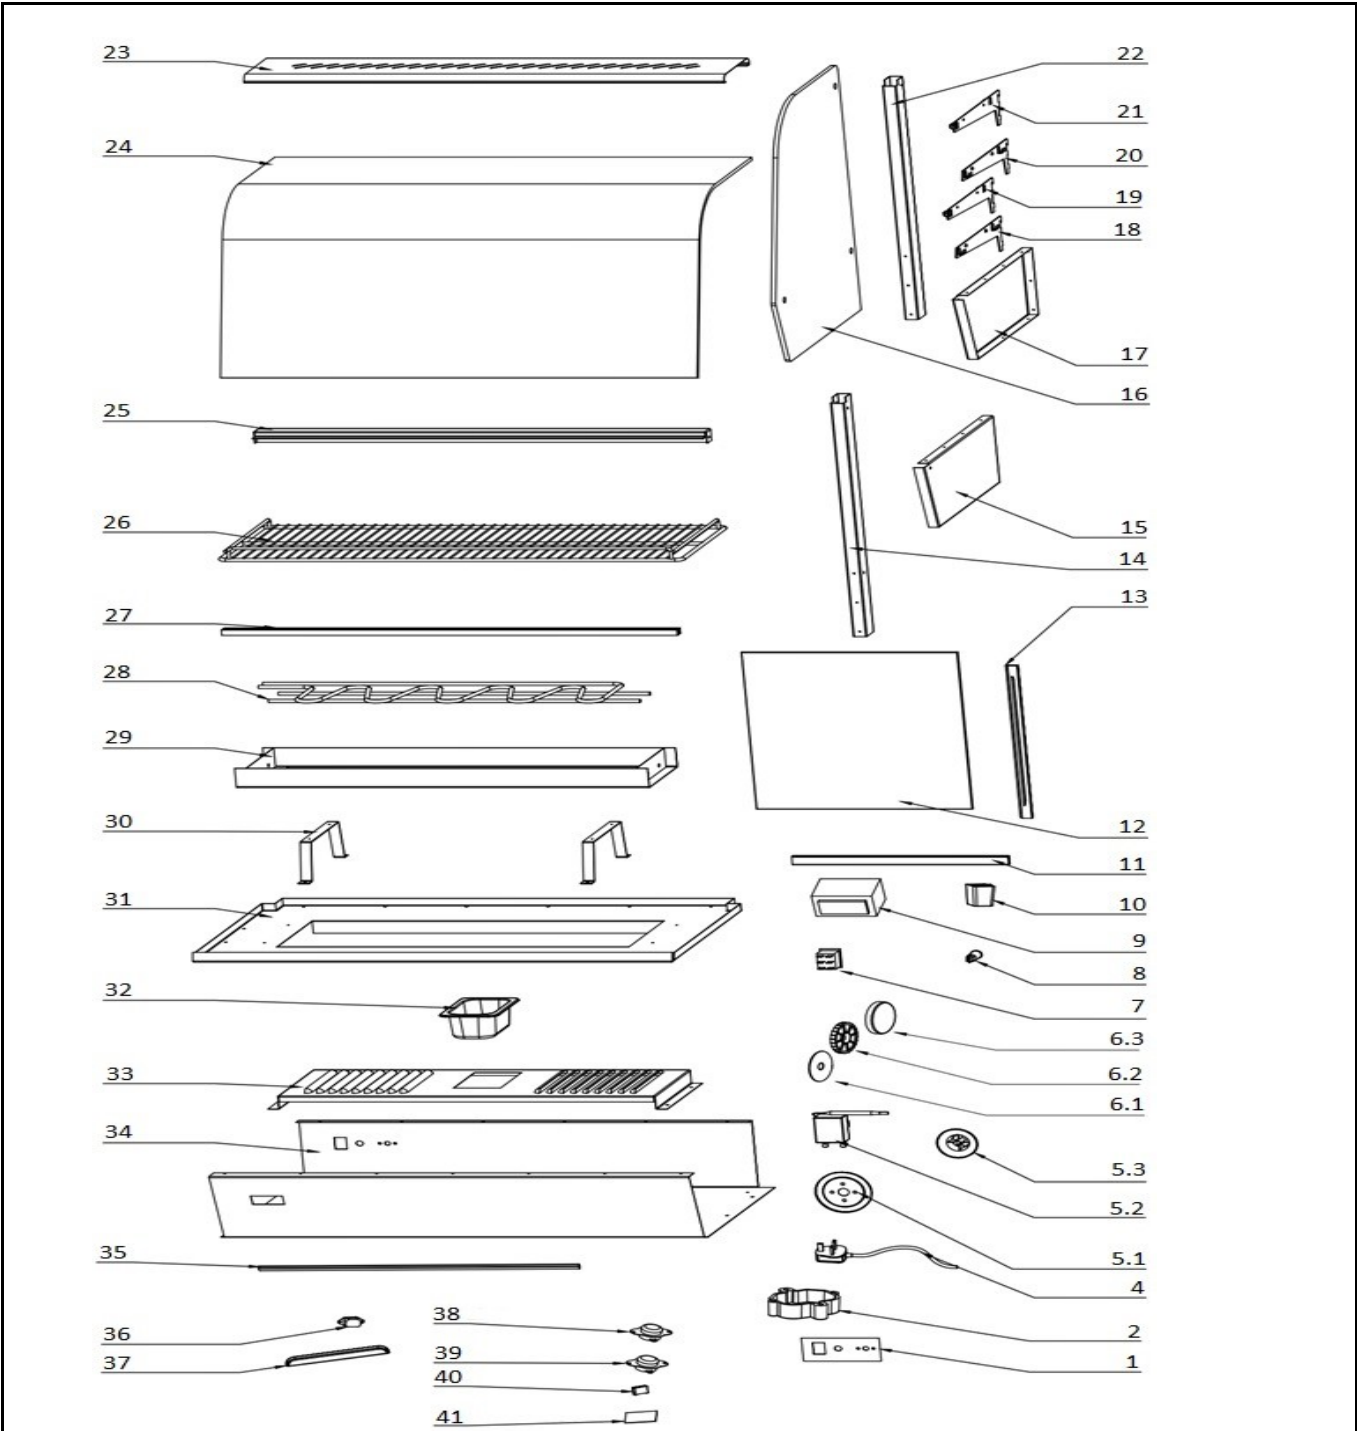

Bill of materials (BOM)

 <p>Hendi B.V. Tools for Chefs Steenoven 21 3911 TX Rhenen The Netherlands</p>	Batch #	Appliance part#
	000000 and up	233733
	Description	
Heated Countertop Display 160Ltr		

Date	03-07-2020	Revision #	1.0
Revision	First Bill of Materials (BOM)		

Item	Description	Part#	Quantity	Remark	Picture
1	Control panel bracket	n/a	1		
2	Power cord bracket	n/a	1		
4	Power cord	910641	1		
5.1	Backplate knob	nss	1		
5.2	Thermostat (regulator)	954652	1	Incl. item 5-1 and 5-3	
5.3	Knob	nss	1		
6.1	Glass protector	nss	6		
6.2	Holder	954669	6	Incl. item 6-1 and 6-3	
6.3	Holder cover	nss	6		
7	Switch (power/light)		1		
8	Heating indicator	912003	1		
9	Thermostat (display)	954683	1		
10	Feet	954805	4	Set of 4 pcs	
11	Doorframe	nss	2		
12	Door glass	nss	2		
13	Door handle	nss	2		
11~13	Door assembly (left)	954812	1	Incl. Items 11, 12 and 13	
11~13	Door assembly (right)	954829	1	Incl. Items 11, 12 and 13	
14	Housing pillar (left)	n/a	1		
15	Housing panel (right)	n/a	1		
16	Side glass panel	954690	2		
17	Housing panel (left)	n/a	1		
18	Shelf holder (small, left)	n/a	1		
19	Shelf holder (small, right)	n/a	1		
20	Shelf holder (large, left)	n/a	1		
21	Shelf holder (large, right)	n/a	1		
22	Housing pillar (right)	n/a	1		
23	LED light housing	n/a	1		
24	Curved glass panel	954836	1		
25	Door rails (top)	n/a	1		
26.1	Shelf (top)	953402	1		
26.2	Shelf (middle)	953334	1		
26.3	Shelf (bottom)	954867	1		
27	Door rails (bottom)	n/a	1		
28	Heating element	954874	1		
29	Heating element housing	n/a	1		
30	Housing bracket	n/a	1		
31	Element housing cover	n/a	1		
32	Water tank GN1/9	806722	1		
33	Inner cover	n/a	1		
34	Housing	n/a	1		
35	LED light	n/a	1		
36	Power cord socket (C14)	943632	1		
37	Side cover LED housing	n/a	2		
38	Clixon 150°C (manual reset)	954706	1		
39	Clixon 125°C (auto-reset)	954713	1		
40	LED capacitor	n/a	1		
41	LED control PCB	n/a	1		