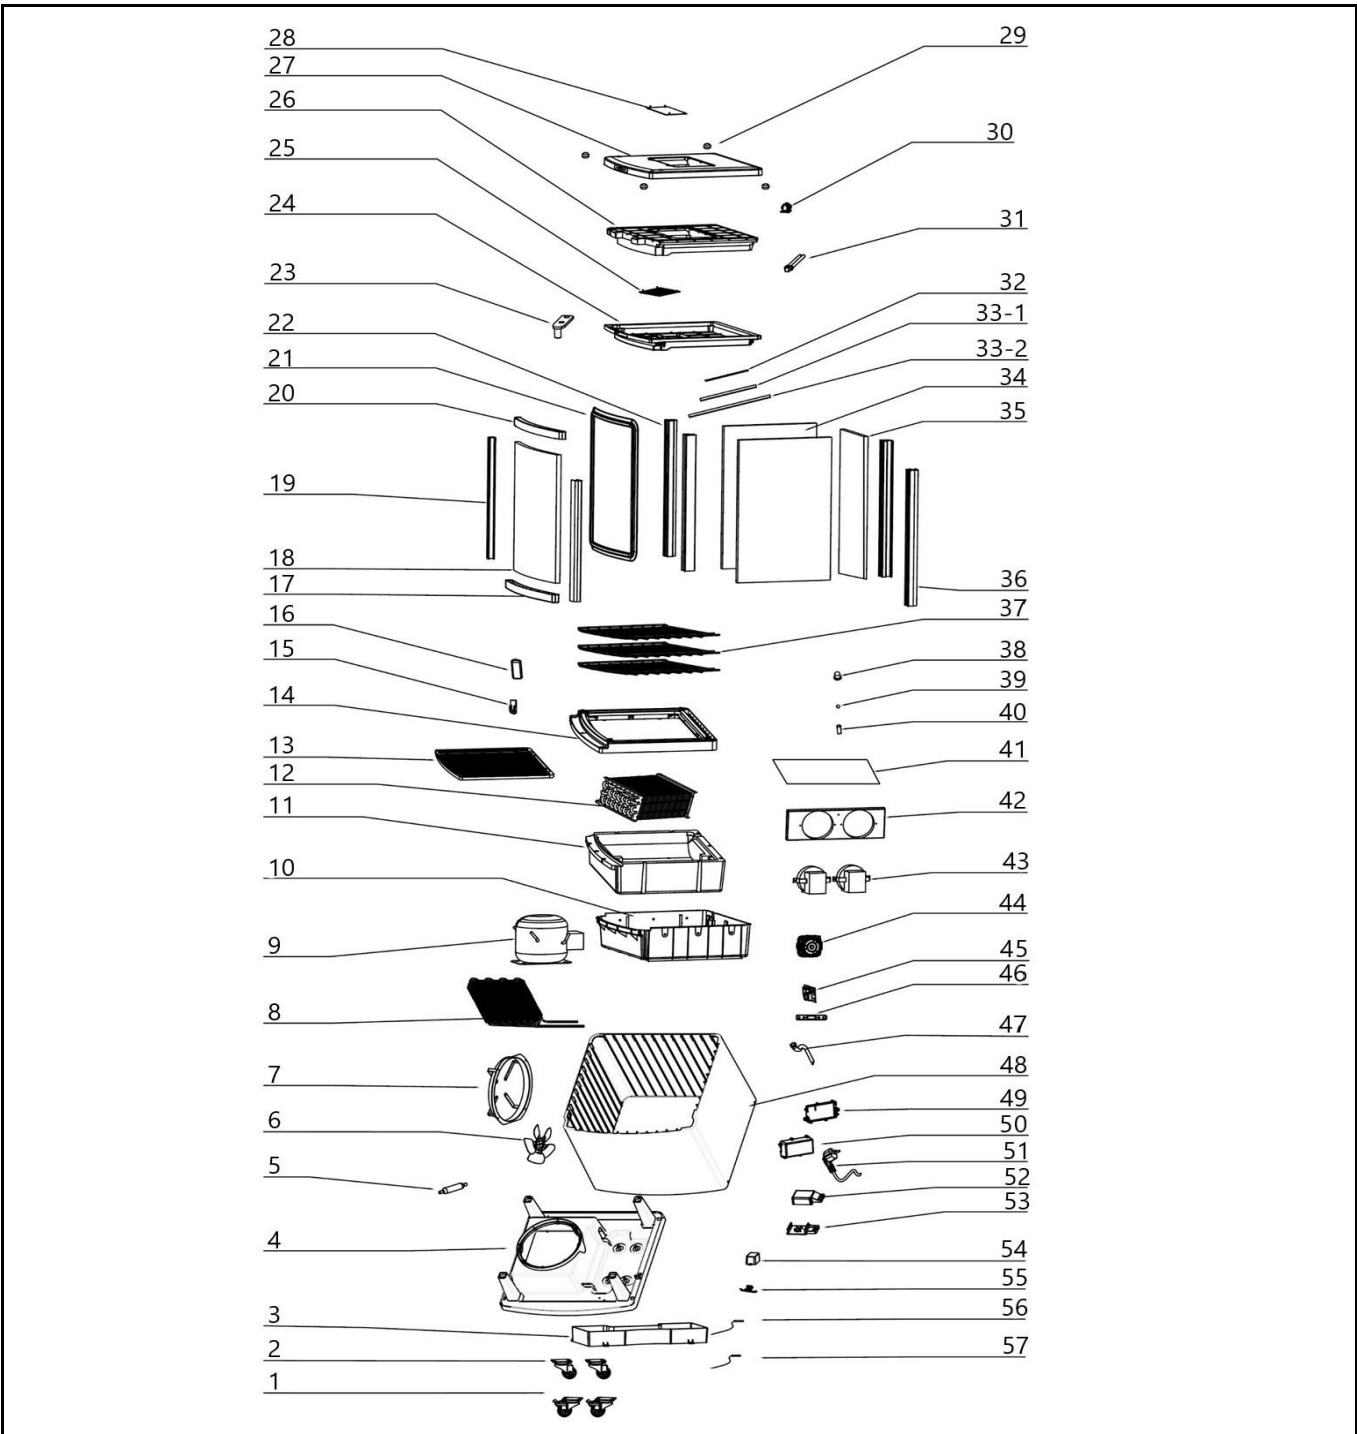

Drawing

HENDI Tools for Chefs Hendi B.V. Steenoven 21 3911 TX Rhenen The Netherlands	Batch #	Appliance part#
	170581 and up	233696
	Description	
	Refrigerated display cabinet 280L White	

Date	27-08-2019	Revision #	1.0
Revision	First Bill of Materials (BOM)