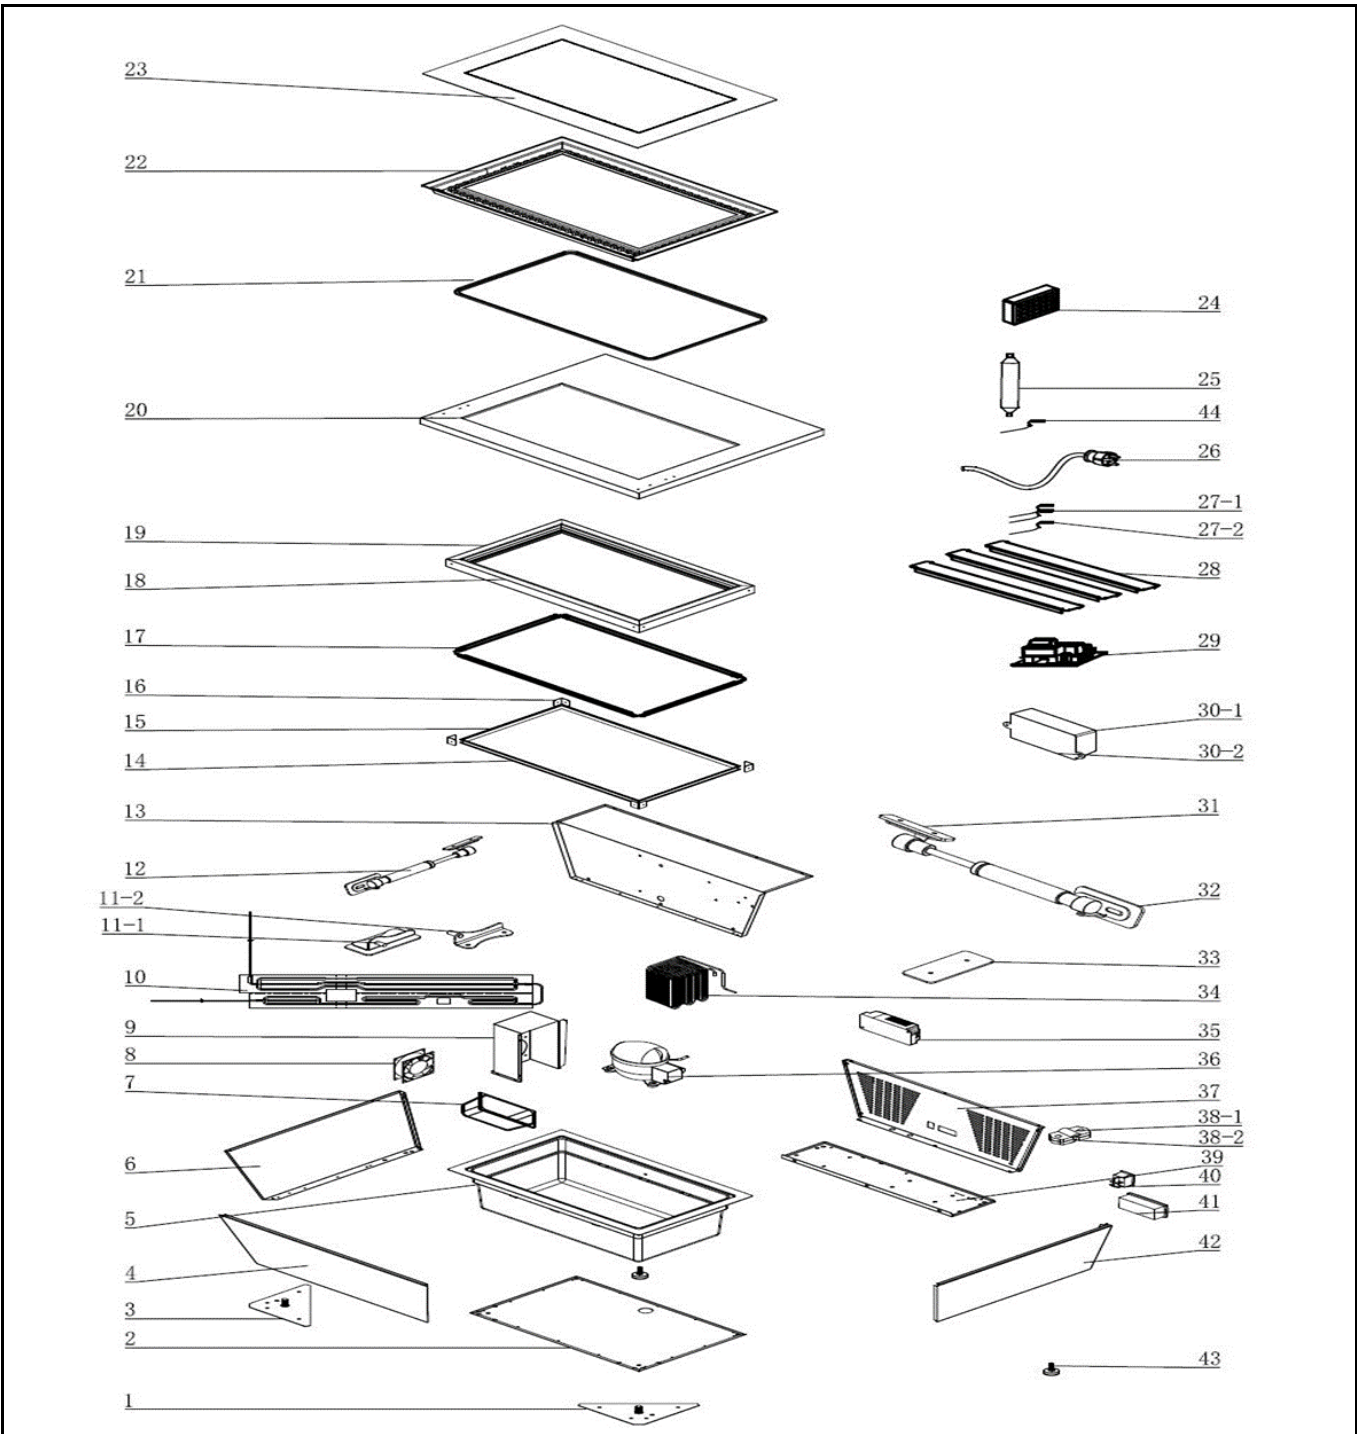

# Drawing

Tools for Chefs

**Hendi B.V.**  
 Innovatielaan 6  
 6745 XW De Klomp  
 The Netherlands

**Batch #**

V.02

**Appliance part#**

233689

**Description**

Ice cream display freezer

<b>Date</b>	05-07-2024	<b>Revision #</b>	V.02
<b>Revision</b>	First Bill of Materials (BOM)		

**Bill of materials (BOM)**

 <b>HENDI</b> Tools for Chefs <b>Hendi B.V.</b> Innovatielaan 6 6745 XW De Klomp The Netherlands	<b>Batch #</b>	<b>Appliance part#</b>
	V.02	<b>233689</b>
	<b>Description</b>	
Ice cream display freezer		

<b>Date</b>	05-07-2024	<b>Revision #</b>	V.02
<b>Revision</b>	First Bill of Materials (BOM)		

Item	Description	Part#	Quantity	Remark	Picture
1	Feet bracket (right)	n/a	1		
2	Housing panel (bottom)	n/a	1		
3	Feet bracket (left)	n/a	1		
4	Housing panel (front)	n/a	1		
5	Inner container	n/a	1		
6	Housing panel (left)	n/a	1		
7	GN container	n/a	4		
8	Fan	965856	1		
9	Condenser bracket	n/a	1		
10	Evaporator	n/a	1		
11.1	Glass bracket (right)	n/a	1		
11.2	Glass bracket (left)	n/a	1		
12	Gas spring	965863	2		
13	Bracket	n/a	1		
14	Lamp panel	n/a	2		
15	Lamp cover	n/a	2		
16	Frame corner	n/a	4		
17	LED light	n/a	2		
18	Top cover bracket (front/back)	n/a	2		
19	Top cover bracket (left/right)	n/a	2		
20	Housing panel (top)	n/a	1		
21	Lid gasket	965870	1		
22	Lid (inside)	n/a	1		
23	Lid glass	n/a	1		
A	Lid complete	965887	1	Incl. item 21, 22 and 23	
24	Sensor shield	n/a	1		
25	Dryer filter	n/a	1		
26	Power cord	n/a	1		
27.1	Room temperature probe	n/a	1		
27.2	Coolant temperature probe	n/a	1		
28	Container bracket	n/a	3		
29	Main PCB	965894	1		
30.1	Main PCB housing cover	n/a	1		
30.2	Main PCB housing	n/a	1		
31	Gas spring bracket (top)	n/a	1		
32	Gas spring bracket (bottom)	n/a	1		
33	Lid bracket	n/a	1		
34	Condensor	n/a	1		
35	Power supply	965900	1		
36	Compressor	n/a	1		
37	Housing panel (Front)	n/a	1		
38.1	Pull relief bracket	n/a	1		
38.2	Pull relief cover	n/a	1		
39	Compressor bracket	n/a	1		
40	Switch	965917	1		
41	Display	965924	1		