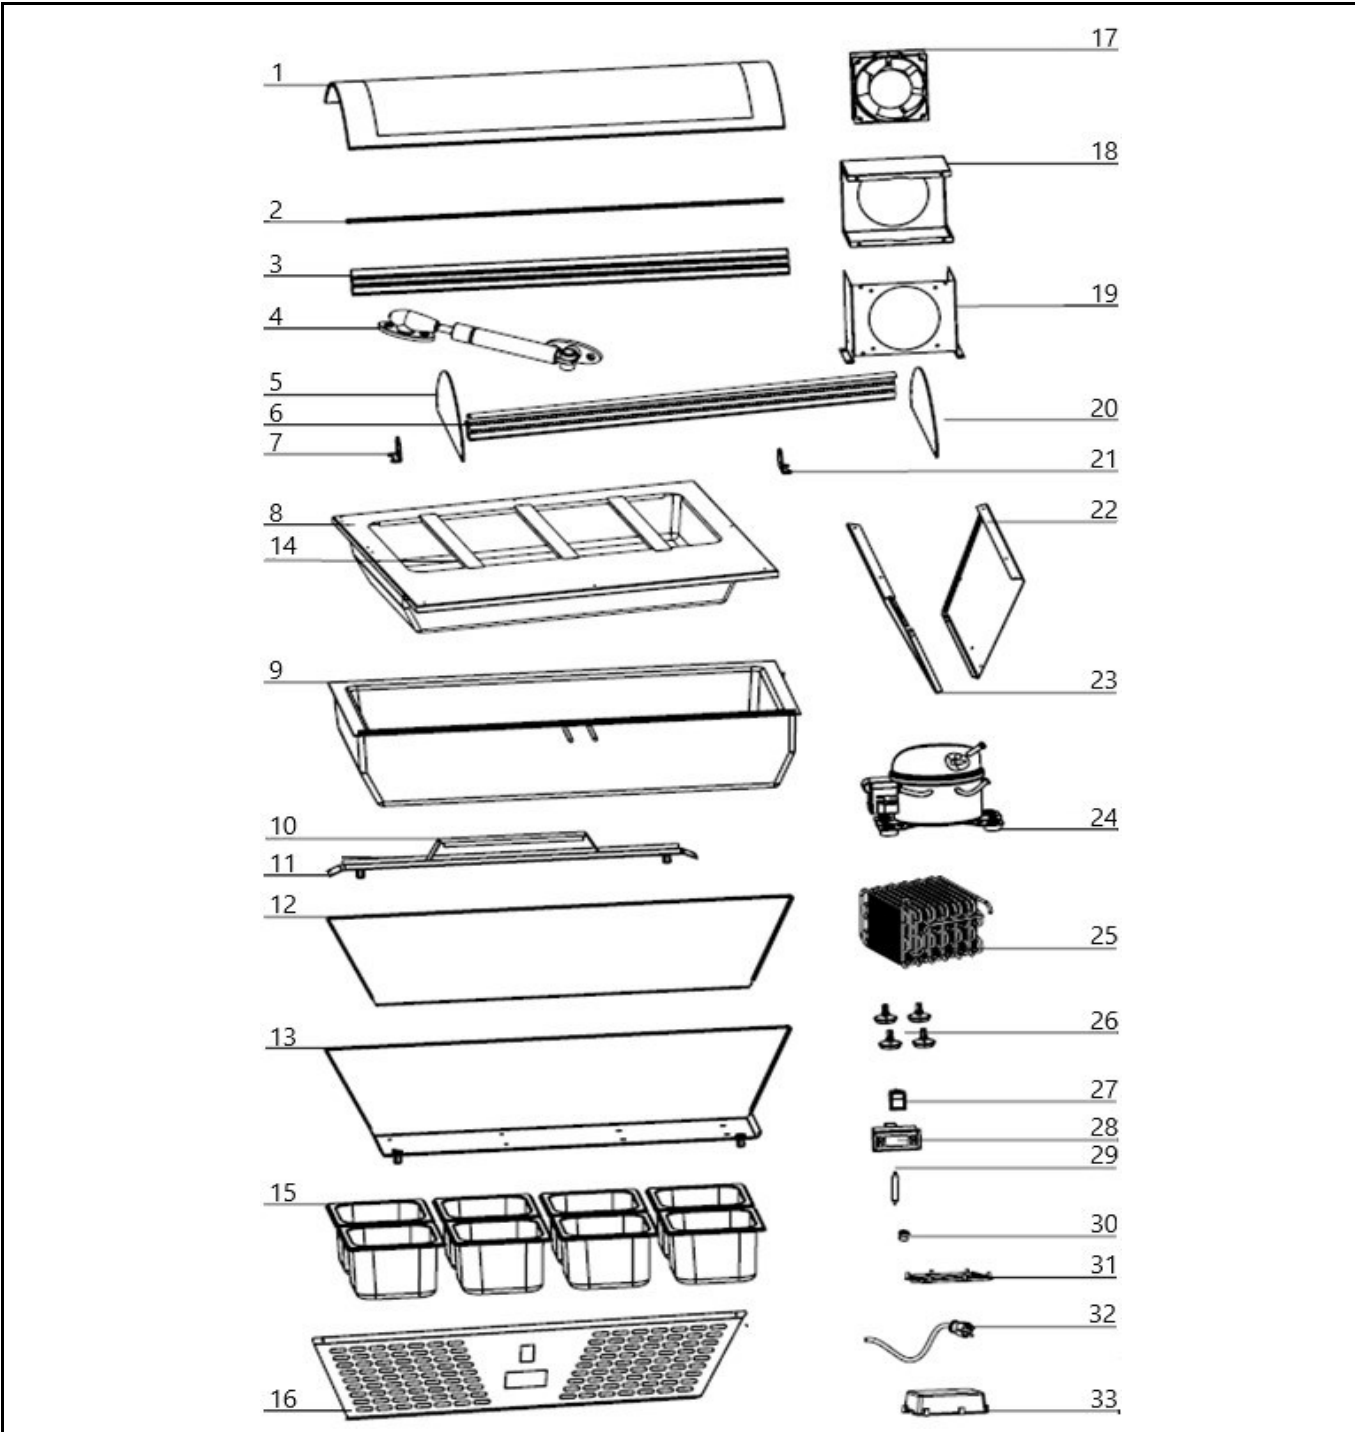

Drawing

Tools for Chefs

Hendi B.V.
Steenoven 21
3911 TX Rhenen
The Netherlands

Batch #	Appliance part#
000000 and up	233672
Description	
Countertop Salad Display 67L	

Date	02-03-2022	Revision #	1.0
Revision	First Bill of Materials (BOM)