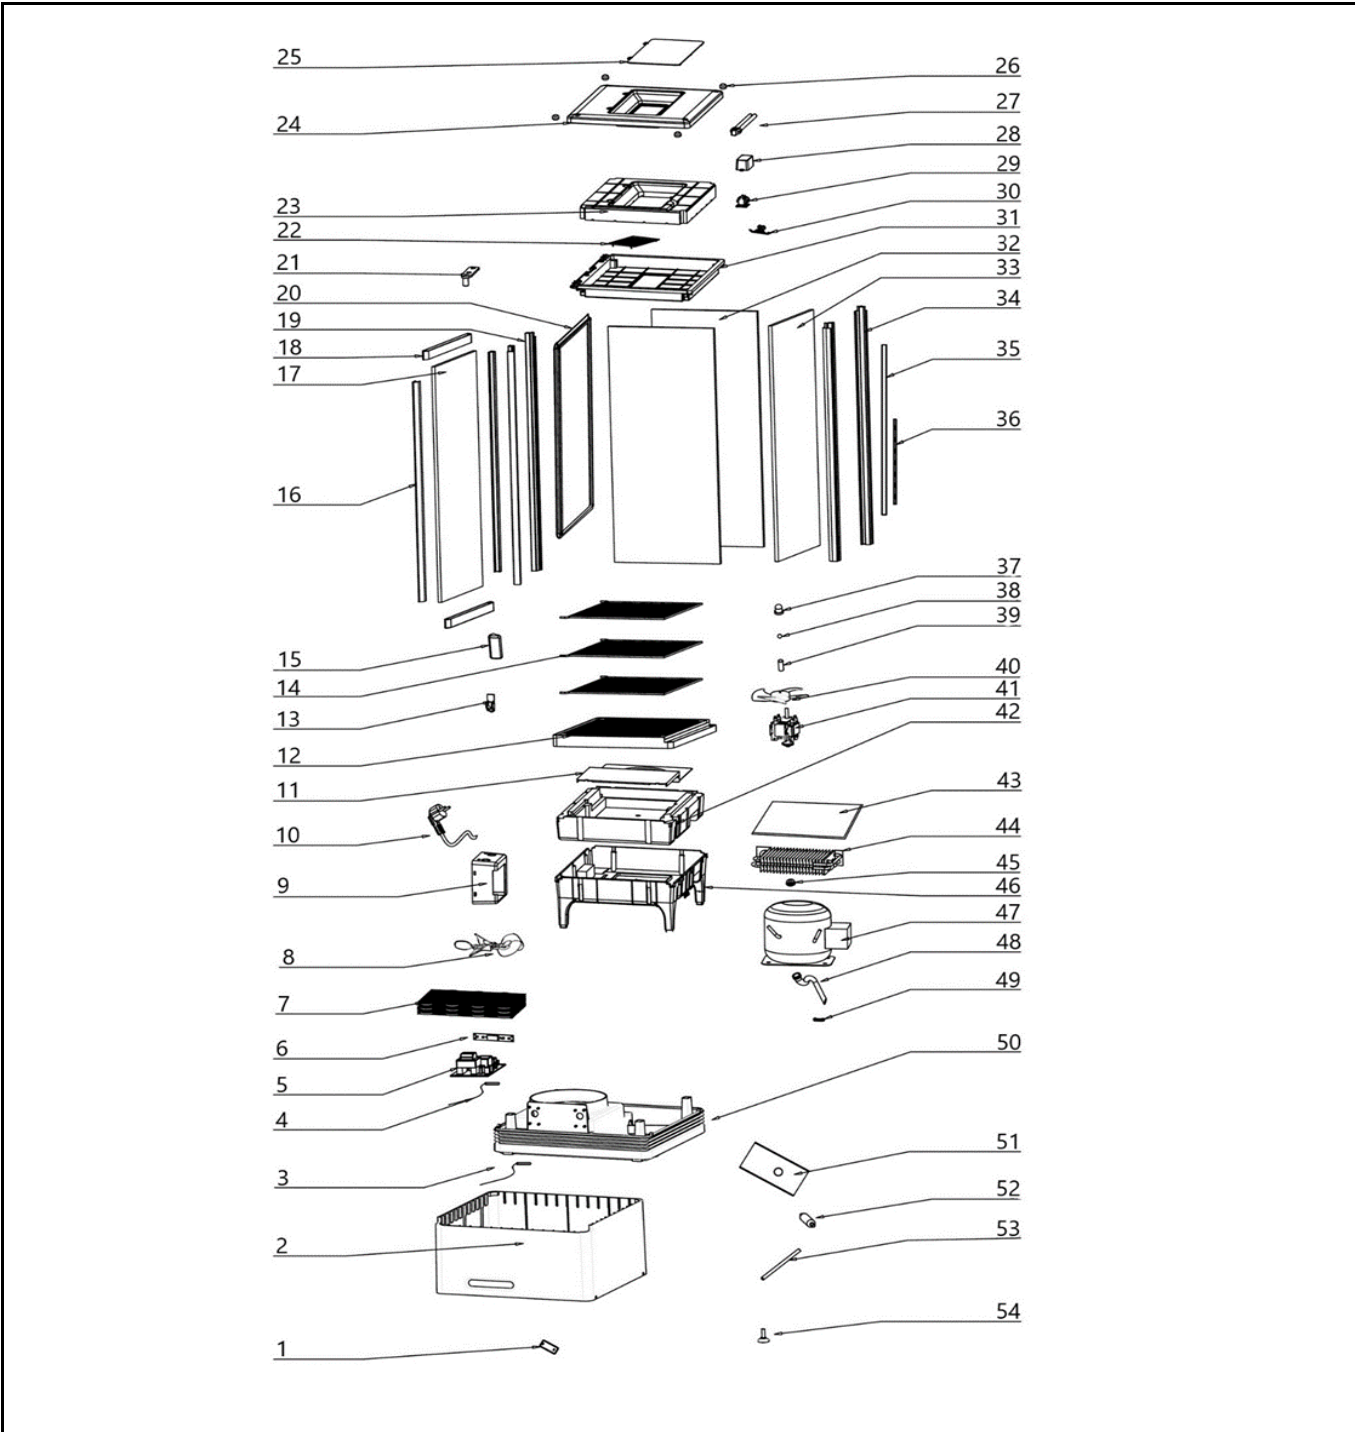

Bill of materials (BOM)

 <p>Hendi B.V. Steenoven 21 3911 TX Rhenen The Netherlands</p>	Batch #	Appliance part#
	HK037421 and up	233665
	Description	
Refrigerated display cabinet 98L White		

Date	05-07-2021	Revision #	1.1
Revision	New shelf holder.		

Item	Description	Part#	Quantity	Remark	Picture
1	Feet	n/a	2		
2	Housing	n/a	1		
3	Probe (defrost)	948705	1		
4	Probe (temperature)	948712	1		
5	Main PCB	948729	1		
6	Display PCB	948736	1		
7	Condensor	n/a	1		
8	Condensor fanblade	n/a	1		
9	Main PCB housing	n/a	1		
10	Power cord	948743	1		
11	Evaporator bracket	n/a	1		
12	Ventilation tray	n/a	1		
13	Shelf holder	960318	8		
14	Shelf	948767	4		
15	Door handle	nss	1		
16	Door frame (left/right)	nss	2		
17	Door glass	nss	1		
18	Door frame (top/bottom)	nss	2		
15~18	Door complete	949023	1		
19	Conrner pole (front)	n/a	2		
20	Door gasket	949047	1		
21	Door hinge (top)	n/a	1		
22	Inner housing panel (top)	n/a	1		
24	Housing panel (top)	n/a	1		
25	Housing cover (top)	n/a	1		
26	Screw cover	n/a	4		
27	Lamp	948798	1		
28	Ballast	948804	1		
29	Lamp fitting	n/a	1		
30	Lamp bracket	n/a	1		
31	Defuser	n/a	1		
32	Glass panel (side)	949061	1		
33	Glass panel (back)	949078	1		
34	Corner pole (back)	n/a	2		
35	Bracket (left/right)	n/a	2		
36	Bracket (top/bottom)	n/a	2		
37	Door hinge bushing	n/a	1		
38	Steel ball for door hinge	n/a	1		
39	Pin for door hinge	n/a	1		
40	Evaporator fanblade	n/a	1		
41	Fan motor	948811	1		
43	Evaporator cover	n/a	1		
44	Evaporator	n/a	1		
45	Fan mount ring	n/a	1		
46	Evaporator bracket	n/a	1		
47	Compressor	948828	1	(HVM86AA R600a)	
48	Drain pipe	n/a	1		
49	Bracket	n/a	1		
50	Housing base	n/a	1		
51	Fan motor bracket	n/a	1		
52	Dryer filter	n/a	1		
54	Feet (adjustable)	948835	2		