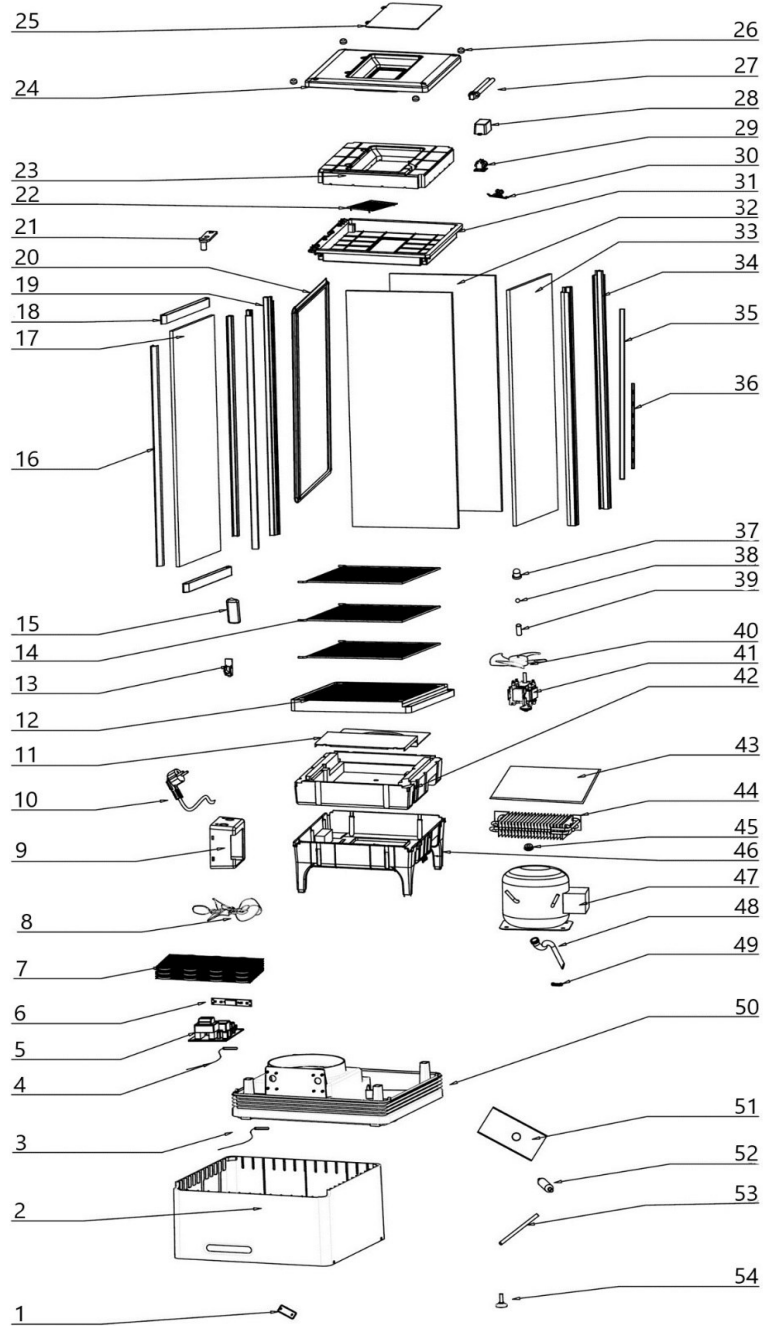

### Bill of materials (BOM)

 <p><b>Hendi B.V.</b> Steenoven 21 3911 TX Rhenen The Netherlands</p>	<b>Batch #</b>	<b>Appliance part#</b>
	170581 until HK022221	<b>233665</b>
	<b>Description</b>	
<b>Refrigerated display cabinet 98L White</b>		

<b>Date</b>	05-07-2021	<b>Revision #</b>	1.0
<b>Revision</b>	First Bill of Materials (BOM)		

Item	Description	Part#	Quantity	Remark	Picture
1	Feet	n/a	2		
2	Housing	n/a	1		
3	Probe (defrost)	948705	1		
4	Probe (temperature)	948712	1		
5	Main PCB	948729	1		
6	Display PCB	948736	1		
7	Condensor	n/a	1		
8	Condensor fanblade	n/a	1		
9	Main PCB housing	n/a	1		
10	Power cord	948743	1		
11	Evaporator bracket	n/a	1		
12	Ventilation tray	n/a	1		
13	Shelf holder	948750	8		
14	Shelf	948767	4		
15	Door handle	nss	1		
16	Door frame (left/right)	nss	2		
17	Door glass	nss	1		
18	Door frame (top/bottom)	nss	2		
15~18	Door complete	949023	1		
19	Conrner pole (front)	n/a	2		
20	Door gasket	949047	1		
21	Door hinge (top)	n/a	1		
22	Inner housing panel (top)	n/a	1		
24	Housing panel (top)	n/a	1		
25	Housing cover (top)	n/a	1		
26	Screw cover	n/a	4		
27	Lamp	948798	1		
28	Ballast	948804	1		
29	Lamp fitting	n/a	1		
30	Lamp bracket	n/a	1		
31	Defuser	n/a	1		
32	Glass panel (side)	949061	1		
33	Glass panel (back)	949078	1		
34	Corner pole (back)	n/a	2		
35	Bracket (left/right)	n/a	2		
36	Bracket (top/bottom)	n/a	2		
37	Door hinge bushing	n/a	1		
38	Steel ball for door hinge	n/a	1		
39	Pin for door hinge	n/a	1		
40	Evaporator fanblade	n/a	1		
41	Fan motor	948811	1		
43	Evaporator cover	n/a	1		
44	Evaporator	n/a	1		
45	Fan mount ring	n/a	1		
46	Evaporator bracket	n/a	1		
47	Compressor	948828	1	(HVM86AA R600a)	
48	Drain pipe	n/a	1		
49	Bracket	n/a	1		
50	Housing base	n/a	1		
51	Fan motor bracket	n/a	1		
52	Dryer filter	n/a	1		
54	Feet (adjustable)	948835	2		