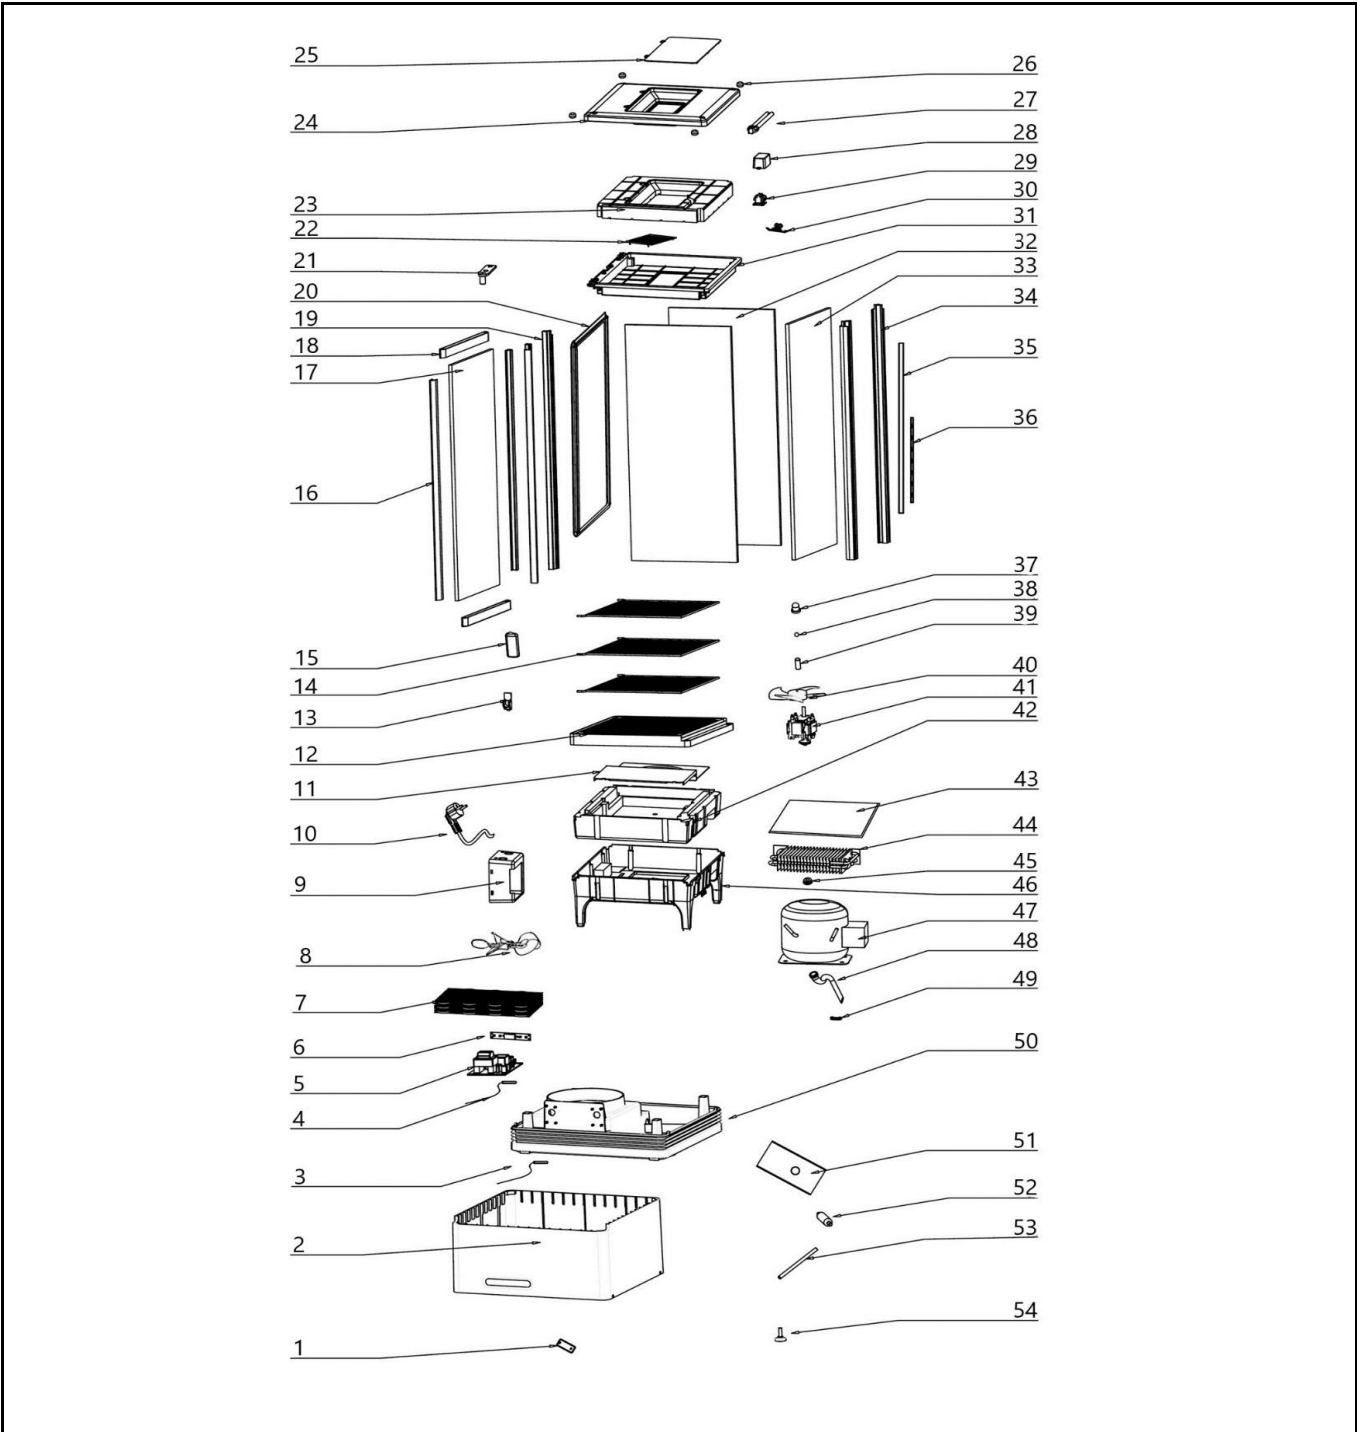

Bill of materials (BOM)

 <p>HENDI Tools for Chefs</p> <p>Hendi B.V. Steenoven 21 3911 TX Rhenen The Netherlands</p>	Batch #	Appliance part#
	170581 and up	233658
	Description	
Refrigerated display cabinet 78L Black		

Date	27-08-2019	Revision #	1.0
Revision	First Bill of Materials (BOM)		

Item	Description	Part#	Quantity	Remark	Picture
1	Feet	n/a	2		
2	Housing	n/a	1		
3	Probe (defrost)	948705	1		
4	Probe (temperature)	948712	1		
5	Main PCB	948729	1		
6	Display PCB	948736	1		
7	Condensor	n/a	1		
8	Condensor fanblade	n/a	1		
9	Main PCB housing	n/a	1		
10	Power cord	948743	1		
11	Evaporator bracket	n/a	1		
12	Ventilation tray	n/a	1		
13	Shelf holder	948774	8		
14	Shelf	948781	4		
15	Door handle	nss	1		
16	Door frame (left/right)	nss	2		
17	Door glass	nss	1		
18	Door frame (top/bottom)	nss	2		
15~18	Door complete	948972	1		
19	Conrner pole (front)	n/a	2		
20	Door gasket	948996	1		
21	Door hinge (top)	n/a	1		
22	Inner housing panel (top)	n/a	1		
23	Housing insulation (top)	n/a	1		
24	Housing panel (top)	n/a	1		
25	Housing cover (top)	n/a	1		
26	Screw cover	n/a	4		
27	Lamp	948798	1		
28	Ballast	948804	1		
29	Lamp fitting	n/a	1		
30	Lamp bracket	n/a	1		
31	Defuser	n/a	1		
32	Glass panel (side)	949009	1		
33	Glass panel (back)	949016	1		
34	Corner pole (back)	n/a	2		
35	Bracket (left/right)	n/a	2		
36	Bracket (top/bottom)	n/a	2		
37	Door hinge bushing	n/a	1		
38	Steel ball for door hinge	n/a	1		
39	Pin for door hinge	n/a	1		
40	Evaporator fanblade	n/a	1		
41	Fan motor	948811	1		
42	Evaporator insulation	n/a	1		
43	Evaporator cover	n/a	1		
44	Evaporator	n/a	1		
45	Fan mount ring	n/a	1		
46	Evaporator bracket	n/a	1		
47	Compressor	948828	1	(HVM86AA R600a)	
48	Drain pipe	n/a	1		
49	Bracket	n/a	1		
50	Housing base	n/a	1		
51	Fan motor bracket	n/a	1		
52	Dryer filter	n/a	1		
53	Coolant tube	n/a	1		