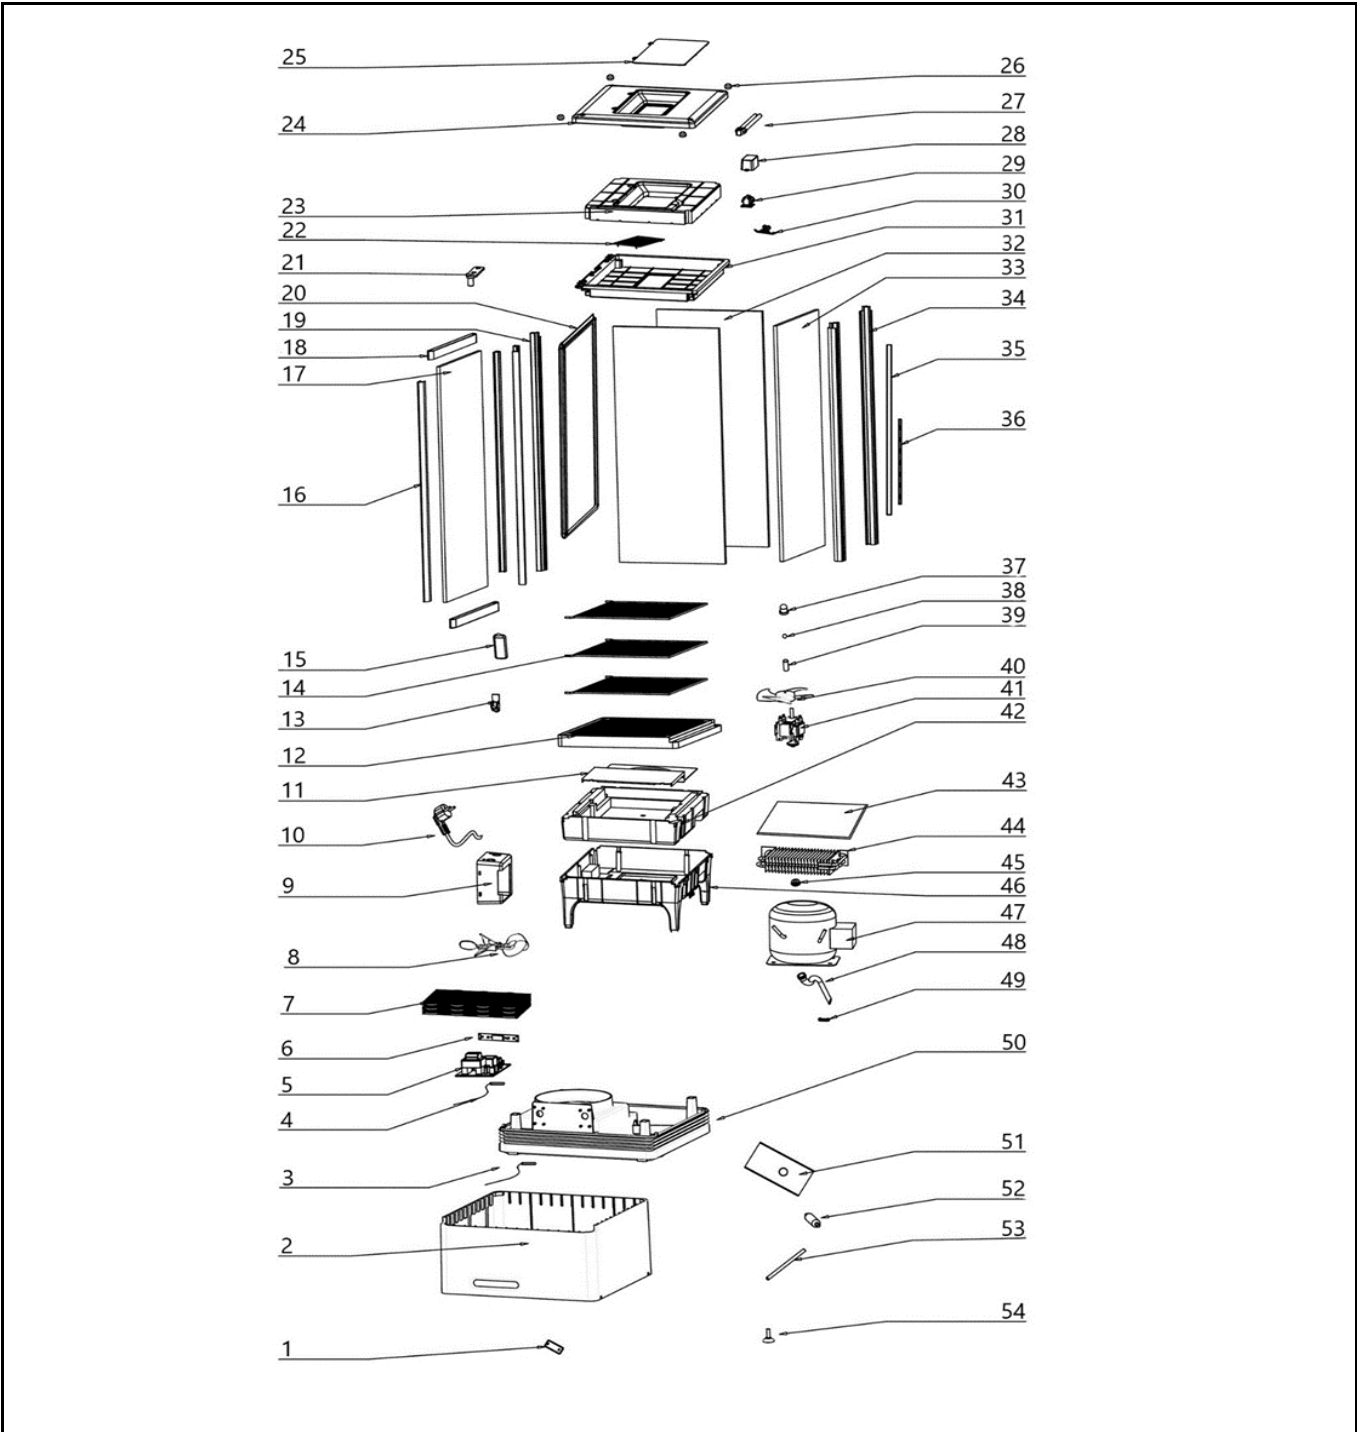

Drawing

Tools for Chefs

Hendi B.V.
Steenoven 21
3911 TX Rhenen
The Netherlands

Batch #
HK037421 and
up

Appliance part#
233658

Description
Refrigerated display cabinet 78L Black

Date	05-07-2021	Revision #	1.1
Revision	New shelf holder.