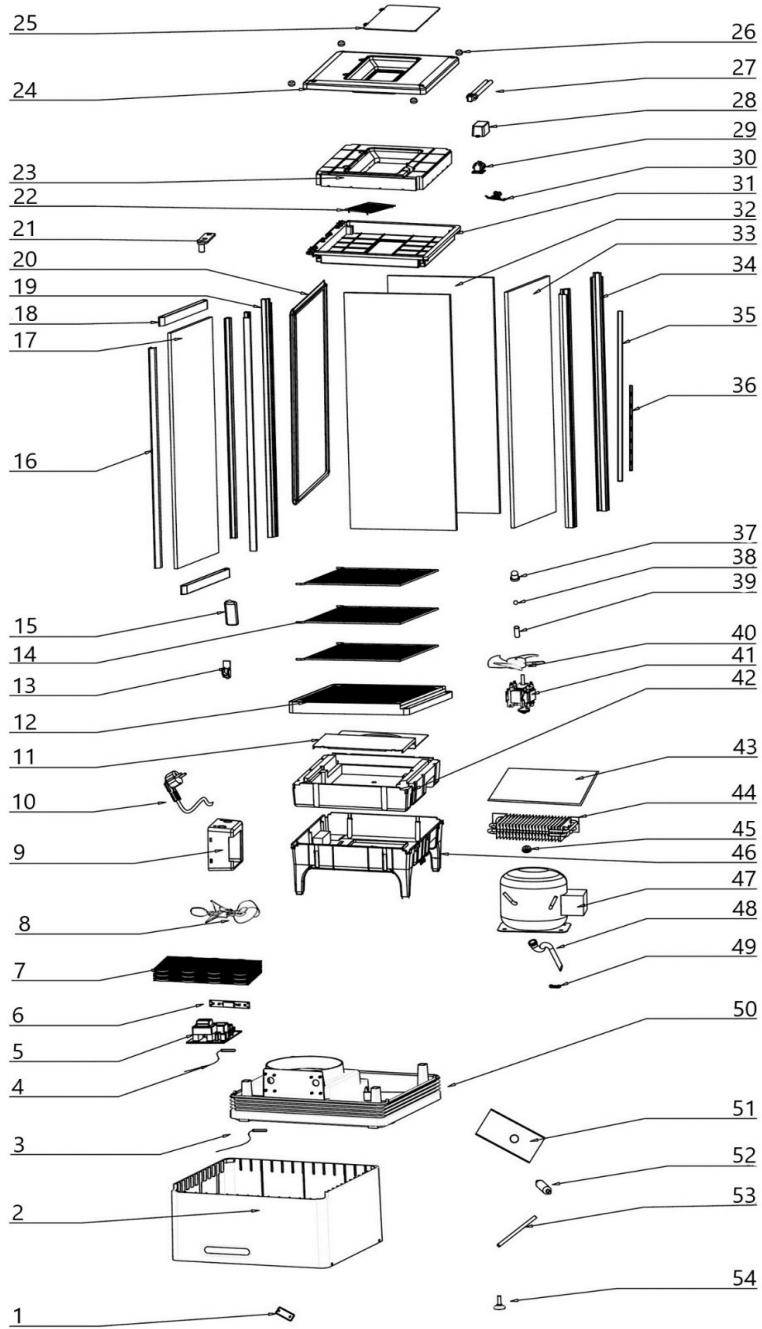

Date 05-07-2021

Revision #

1.0

Revision First Bill of Materials (BOM)

Bill of materials (BOM)

 HENDI <small>Tools for Chefs</small> Hendi B.V. Steenoven 21 3911 TX Rhenen The Netherlands	Batch #	Appliance part#
	170581 until HK022221	233658
	Description	
Refrigerated display cabinet 78L Black		

Date	05-07-2021	Revision #	1.0
Revision	First Bill of Materials (BOM)		

Item	Description	Part#	Quantity	Remark	Picture
1	Feet	n/a	2		
2	Housing	n/a	1		
3	Probe (defrost)	948705	1		
4	Probe (temperature)	948712	1		
5	Main PCB	948729	1		
6	Display PCB	948736	1		
7	Condensor	n/a	1		
8	Condensor fanblade	n/a	1		
9	Main PCB housing	n/a	1		
10	Power cord	948743	1		
11	Evaporator bracket	n/a	1		
12	Ventilation tray	n/a	1		
13	Shelf holder	948774	8		
14	Shelf	948781	4		
15	Door handle	nss	1		
16	Door frame (left/right)	nss	2		
17	Door glass	nss	1		
18	Door frame (top/bottom)	nss	2		
15~18	Door complete	948972	1		
19	Conrner pole (front)	n/a	2		
20	Door gasket	948996	1		
21	Door hinge (top)	n/a	1		
22	Inner housing panel (top)	n/a	1		
24	Housing panel (top)	n/a	1		
25	Housing cover (top)	n/a	1		
26	Screw cover	n/a	4		
27	Lamp	948798	1		
28	Ballast	948804	1		
29	Lamp fitting	n/a	1		
30	Lamp bracket	n/a	1		
31	Defuser	n/a	1		
32	Glass panel (side)	949009	1		
33	Glass panel (back)	949016	1		
34	Corner pole (back)	n/a	2		
35	Bracket (left/right)	n/a	2		
36	Bracket (top/bottom)	n/a	2		
37	Door hinge bushing	n/a	1		
38	Steel ball for door hinge	n/a	1		
39	Pin for door hinge	n/a	1		
40	Evaporator fanblade	n/a	1		
41	Fan motor	948811	1		
43	Evaporator cover	n/a	1		
44	Evaporator	n/a	1		
45	Fan mount ring	n/a	1		
46	Evaporator bracket	n/a	1		
47	Compressor	948828	1	(HVM86AA R600a)	
48	Drain pipe	n/a	1		
49	Bracket	n/a	1		
50	Housing base	n/a	1		
51	Fan motor bracket	n/a	1		
52	Dryer filter	n/a	1		
54	Feet (adjustable)	948835	2		