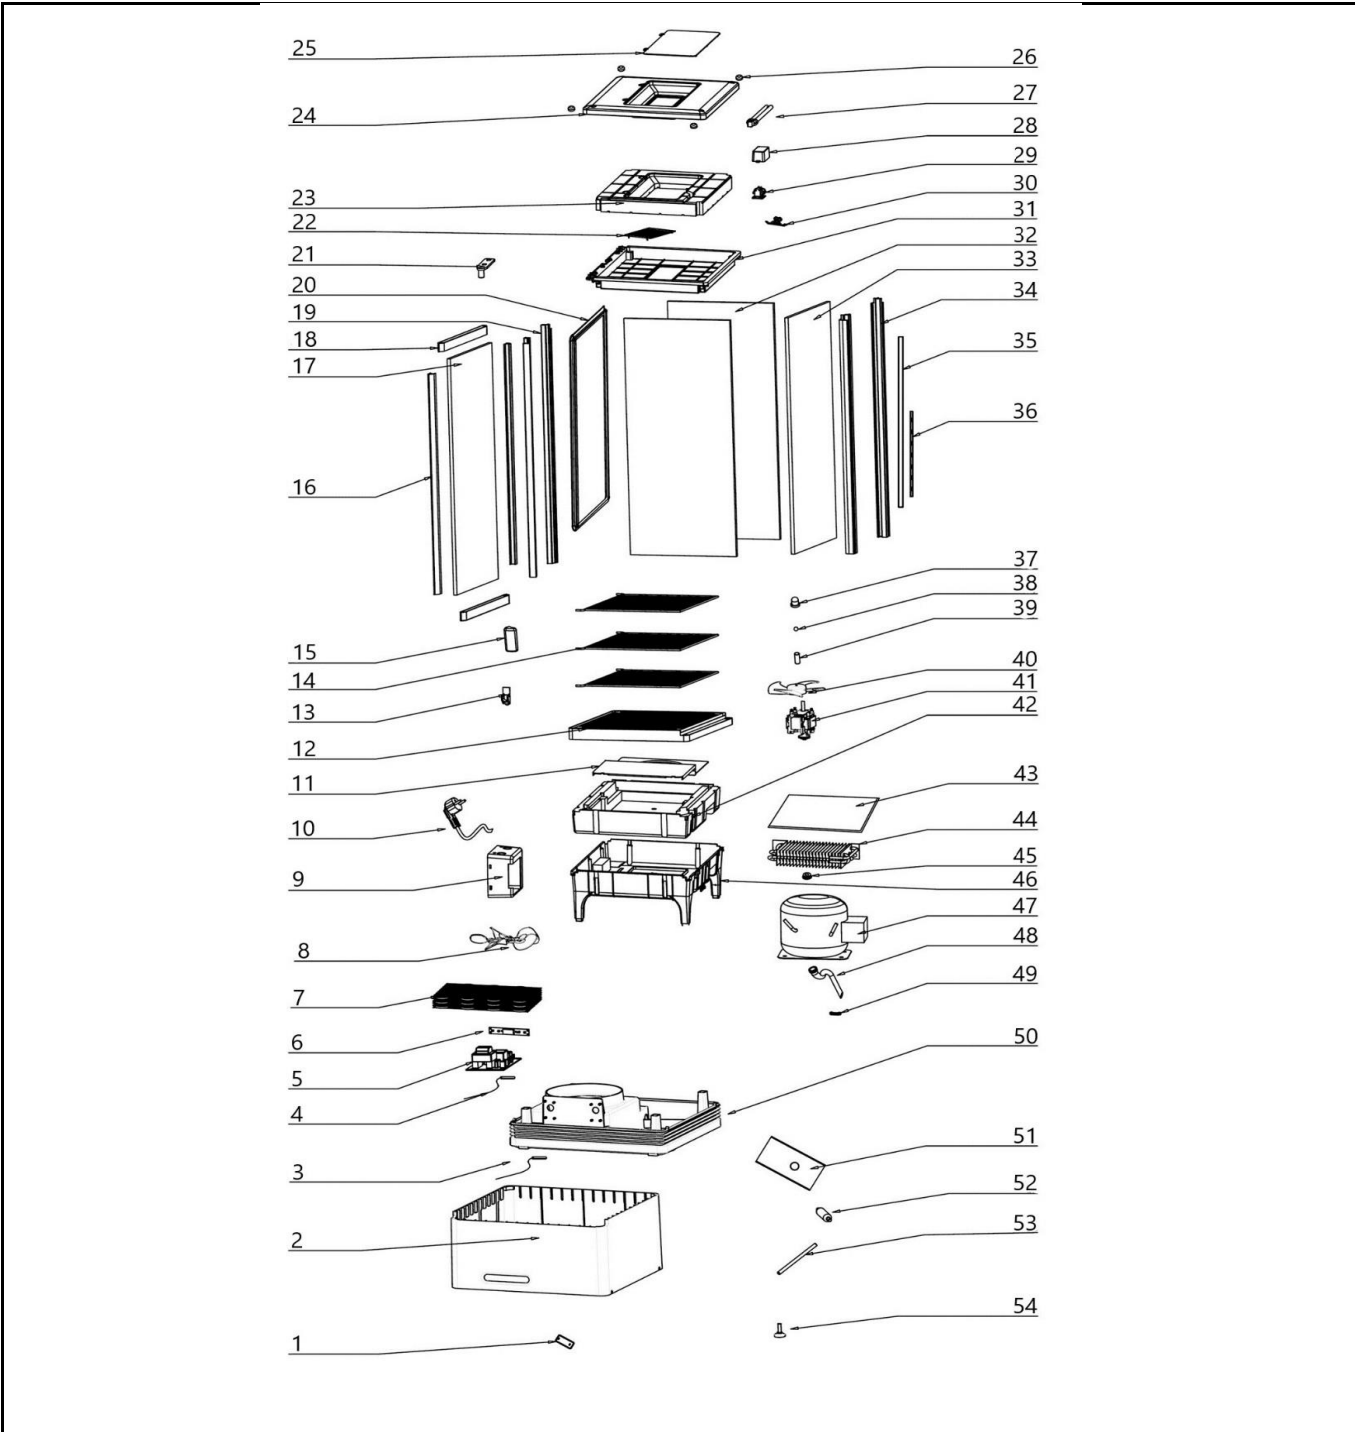

Drawing

Hendi B.V.
Steenoven 21
3911 TX Rhenen
The Netherlands

Batch #
170581 and up

Appliance part#
233641

Description
Refrigerated display cabinet 78L White

Date	27-08-2019	Revision #	1.0
Revision	First Bill of Materials (BOM)