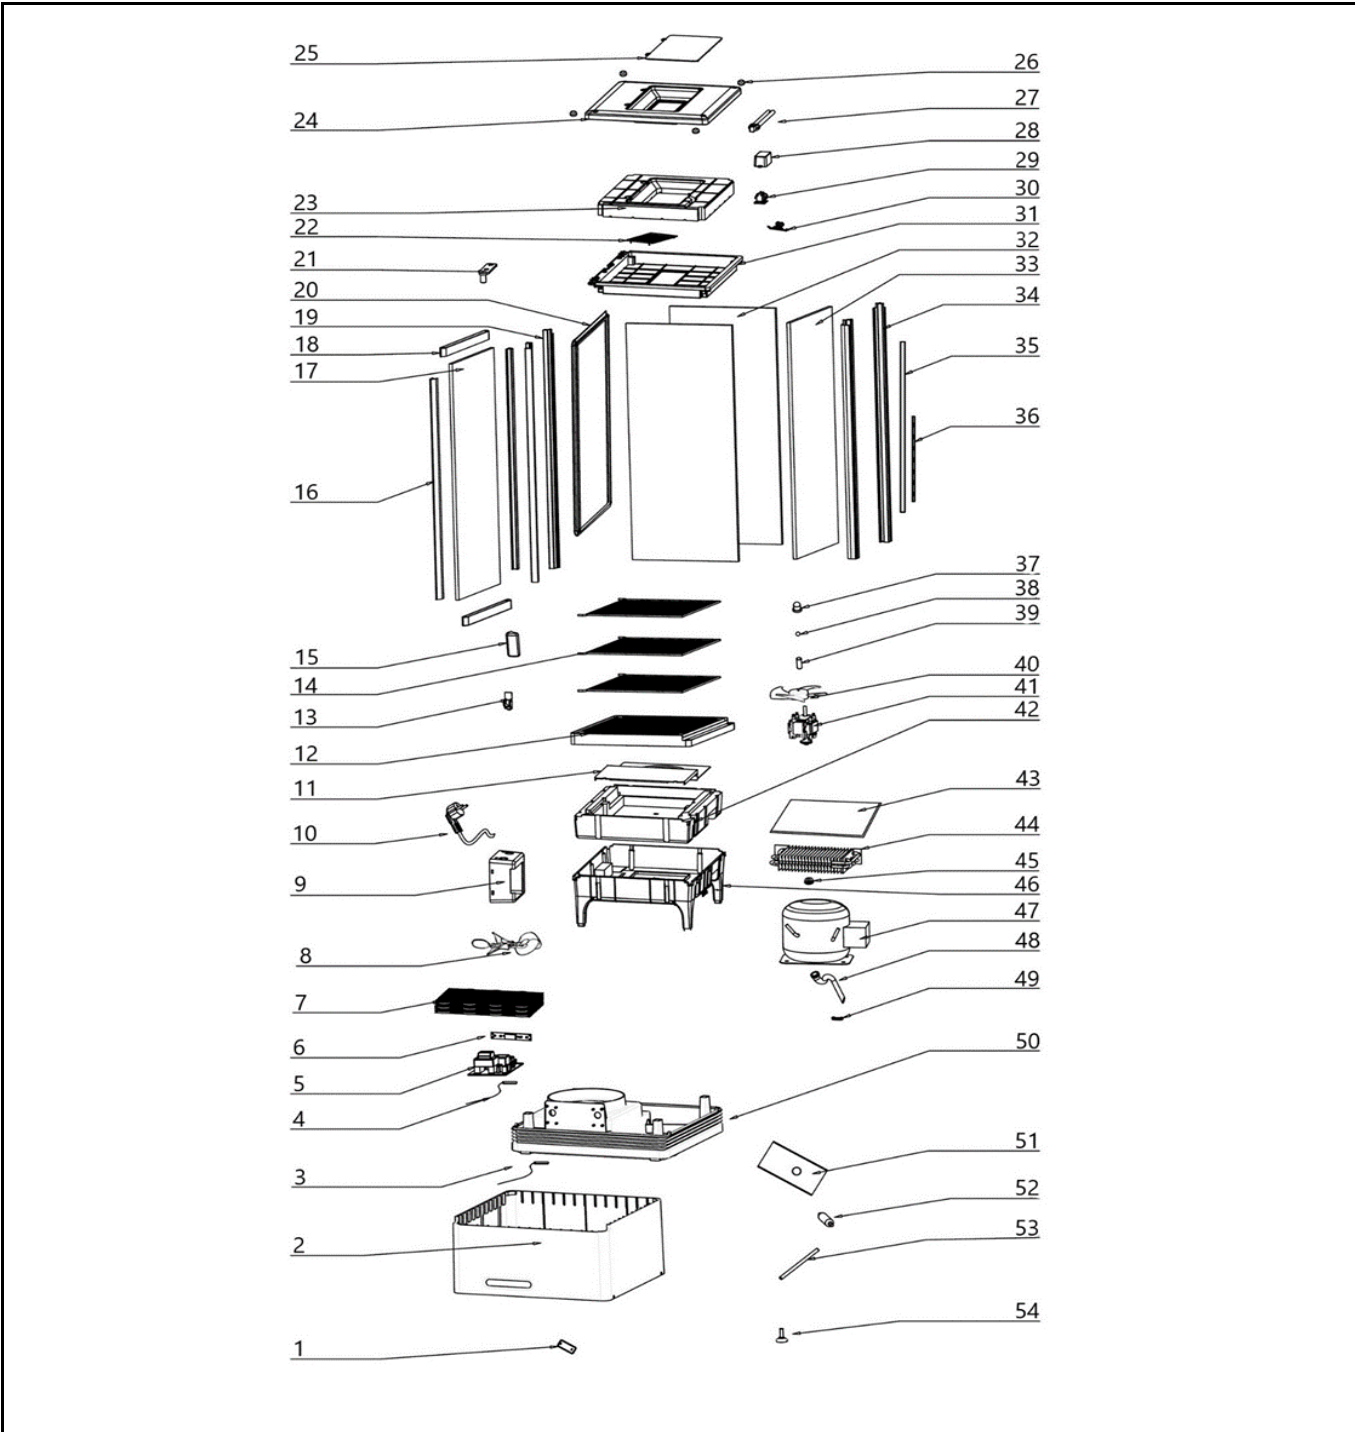

### Bill of materials (BOM)

 <b style="font-size: 24px; margin-left: 10px;">HENDI</b> <span style="font-size: 12px; color: green; margin-left: 10px;">Tools for Chefs</span> <b>Hendi B.V.</b> Steenoven 21 3911 TX Rhenen The Netherlands	<b>Batch #</b>	<b>Appliance part#</b>
	HK037421 and up	<b>233641</b>
	<b>Description</b>	
<b>Refrigerated display cabinet 78L White</b>		

<b>Date</b>	05-07-2021	<b>Revision #</b>	1.1
<b>Revision</b>	New shelf holder.		

Item	Description	Part#	Quantity	Remark	Picture
1	Feet	n/a	2		
2	Housing	n/a	1		
3	Probe (defrost)	948705	1		
4	Probe (temperature)	948712	1		
5	Main PCB	948729	1		
6	Display PCB	948736	1		
7	Condensor	n/a	1		
8	Condensor fanblade	n/a	1		
9	Main PCB housing	n/a	1		
10	Power cord	948743	1		
11	Evaporator bracket	n/a	1		
12	Ventilation tray	n/a	1		
13	Shelf holder	960318	8		
14	Shelf	948767	4		
15	Door handle	nss	1		
16	Door frame (left/right)	nss	2		
17	Door glass	nss	1		
18	Door frame (top/bottom)	nss	2		
15~18	Door complete	948965	1		
19	Conrner pole (front)	n/a	2		
20	Door gasket	948989	1		
21	Door hinge (top)	n/a	1		
22	Inner housing panel (top)	n/a	1		
24	Housing panel (top)	n/a	1		
25	Housing cover (top)	n/a	1		
26	Screw cover	n/a	4		
27	Lamp	948798	1		
28	Ballast	948804	1		
29	Lamp fitting	n/a	1		
30	Lamp bracket	n/a	1		
31	Defuser	n/a	1		
32	Glass panel (side)	949009	1		
33	Glass panel (back)	949016	1		
34	Corner pole (back)	n/a	2		
35	Bracket (left/right)	n/a	2		
36	Bracket (top/bottom)	n/a	2		
37	Door hinge bushing	n/a	1		
38	Steel ball for door hinge	n/a	1		
39	Pin for door hinge	n/a	1		
40	Evaporator fanblade	n/a	1		
41	Fan motor	948811	1		
43	Evaporator cover	n/a	1		
44	Evaporator	n/a	1		
45	Fan mount ring	n/a	1		
46	Evaporator bracket	n/a	1		
47	Compressor	948828	1	(HVM86AA R600a)	
48	Drain pipe	n/a	1		
49	Bracket	n/a	1		
50	Housing base	n/a	1		
51	Fan motor bracket	n/a	1		
52	Dryer filter	n/a	1		
54	Feet (adjustable)	948835	2		