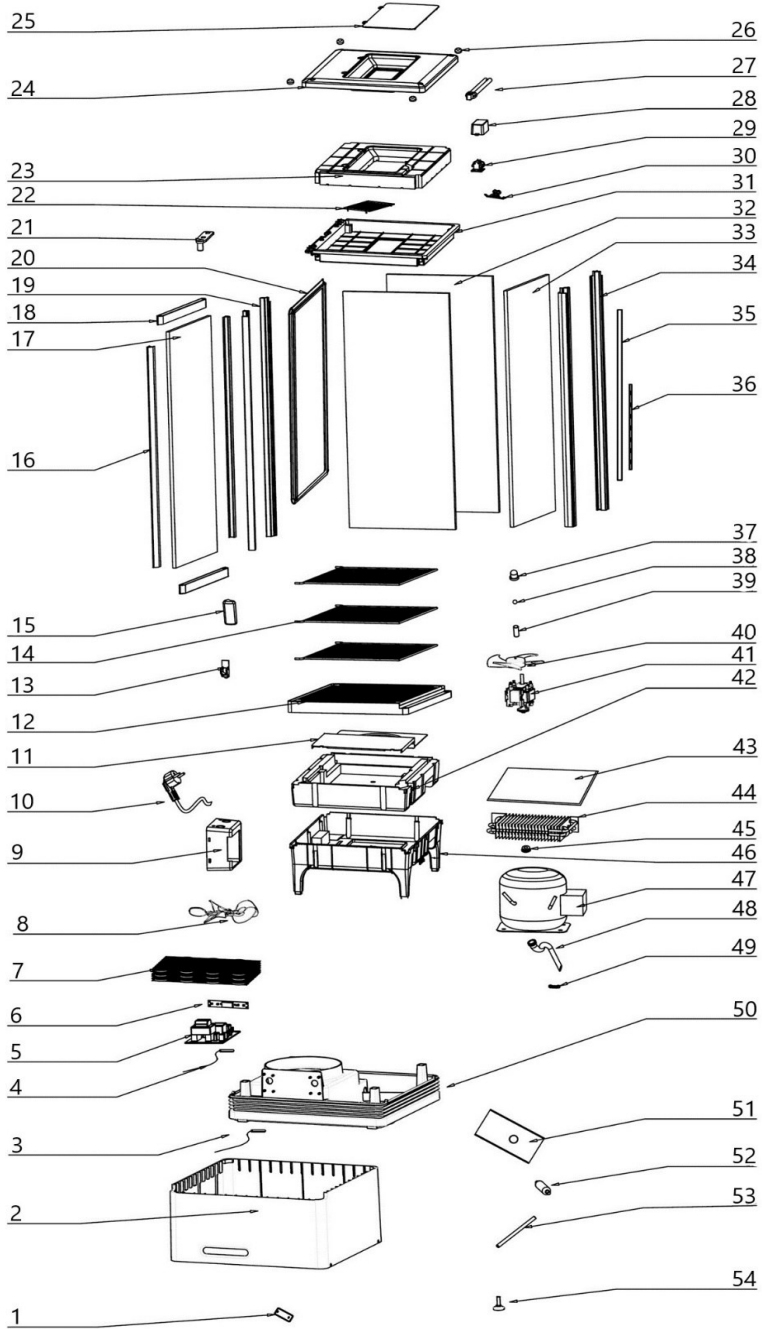

Drawing

Hendi B.V.  
 Steenoven 21  
 3911 TX Rhenen  
 The Netherlands

Batch #

170581 until  
 HK008121

Appliance part#

233641

Description

Refrigerated display cabinet 78L White

### Bill of materials (BOM)

 <p><b>Hendi B.V.</b> Steenoven 21 3911 TX Rhenen The Netherlands</p>	<b>Batch #</b>	<b>Appliance part#</b>
	170581 until HK008121	<b>233641</b>
	<b>Description</b>	
<b>Refrigerated display cabinet 78L White</b>		

<b>Date</b>	05-07-2021	<b>Revision #</b>	1.0
<b>Revision</b>	First Bill of Materials (BOM)		

Item	Description	Part#	Quantity	Remark	Picture
1	Feet	n/a	2		
2	Housing	n/a	1		
3	Probe (defrost)	948705	1		
4	Probe (temperature)	948712	1		
5	Main PCB	948729	1		
6	Display PCB	948736	1		
7	Condensor	n/a	1		
8	Condensor fanblade	n/a	1		
9	Main PCB housing	n/a	1		
10	Power cord	948743	1		
11	Evaporator bracket	n/a	1		
12	Ventilation tray	n/a	1		
13	Shelf holder	948750	8		
14	Shelf	948767	4		
15	Door handle	nss	1		
16	Door frame (left/right)	nss	2		
17	Door glass	nss	1		
18	Door frame (top/bottom)	nss	2		
15~18	Door complete	948965	1		
19	Conrner pole (front)	n/a	2		
20	Door gasket	948989	1		
21	Door hinge (top)	n/a	1		
22	Inner housing panel (top)	n/a	1		
24	Housing panel (top)	n/a	1		
25	Housing cover (top)	n/a	1		
26	Screw cover	n/a	4		
27	Lamp	948798	1		
28	Ballast	948804	1		
29	Lamp fitting	n/a	1		
30	Lamp bracket	n/a	1		
31	Defuser	n/a	1		
32	Glass panel (side)	949009	1		
33	Glass panel (back)	949016	1		
34	Corner pole (back)	n/a	2		
35	Bracket (left/right)	n/a	2		
36	Bracket (top/bottom)	n/a	2		
37	Door hinge bushing	n/a	1		
38	Steel ball for door hinge	n/a	1		
39	Pin for door hinge	n/a	1		
40	Evaporator fanblade	n/a	1		
41	Fan motor	948811	1		
43	Evaporator cover	n/a	1		
44	Evaporator	n/a	1		
45	Fan mount ring	n/a	1		
46	Evaporator bracket	n/a	1		
47	Compressor	948828	1	(HVM86AA R600a)	
48	Drain pipe	n/a	1		
49	Bracket	n/a	1		
50	Housing base	n/a	1		
51	Fan motor bracket	n/a	1		
52	Dryer filter	n/a	1		
54	Feet (adjustable)	948835	2		