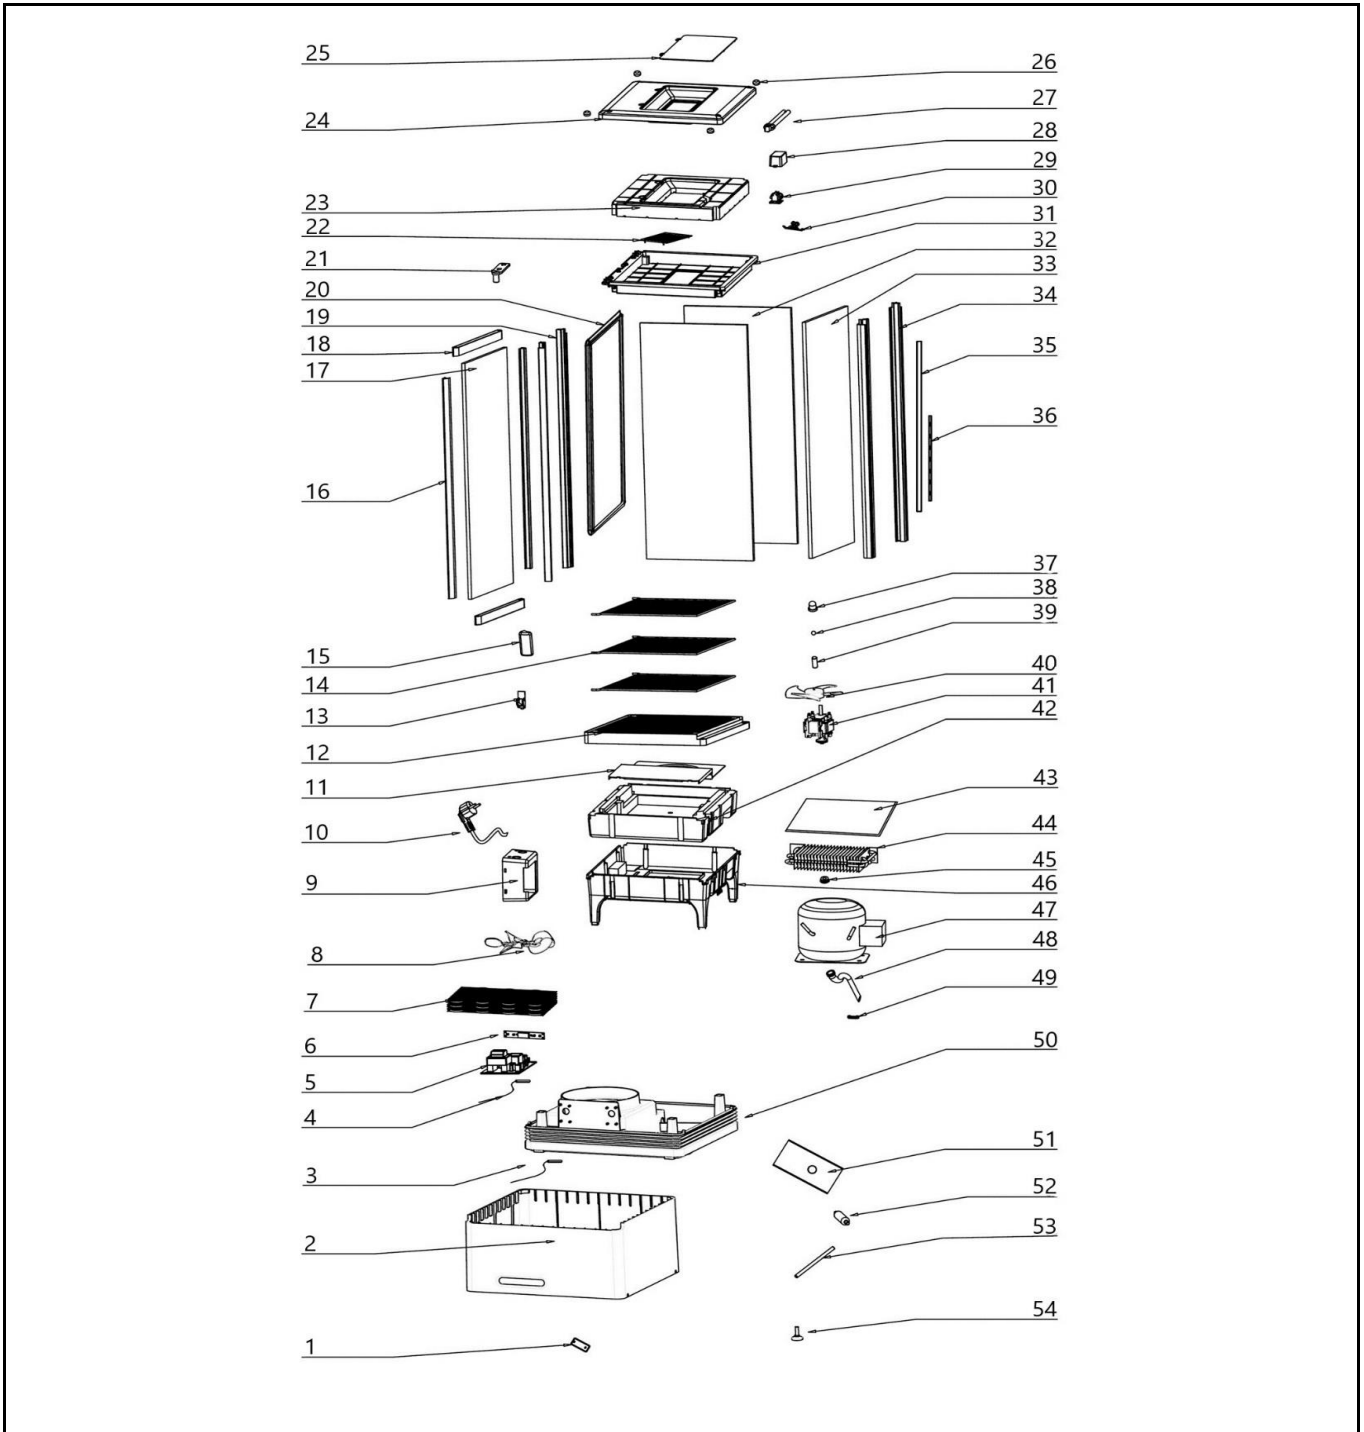

Drawing

Tools for Chefs

Hendi B.V.
Steenoven 21
3911 TX Rhenen
The Netherlands

Batch #

170581 and up

Appliance part#

233634

Description

Refrigerated display cabinet 68L White

Date	27-08-2019	Revision #	1.0
Revision	First Bill of Materials (BOM)