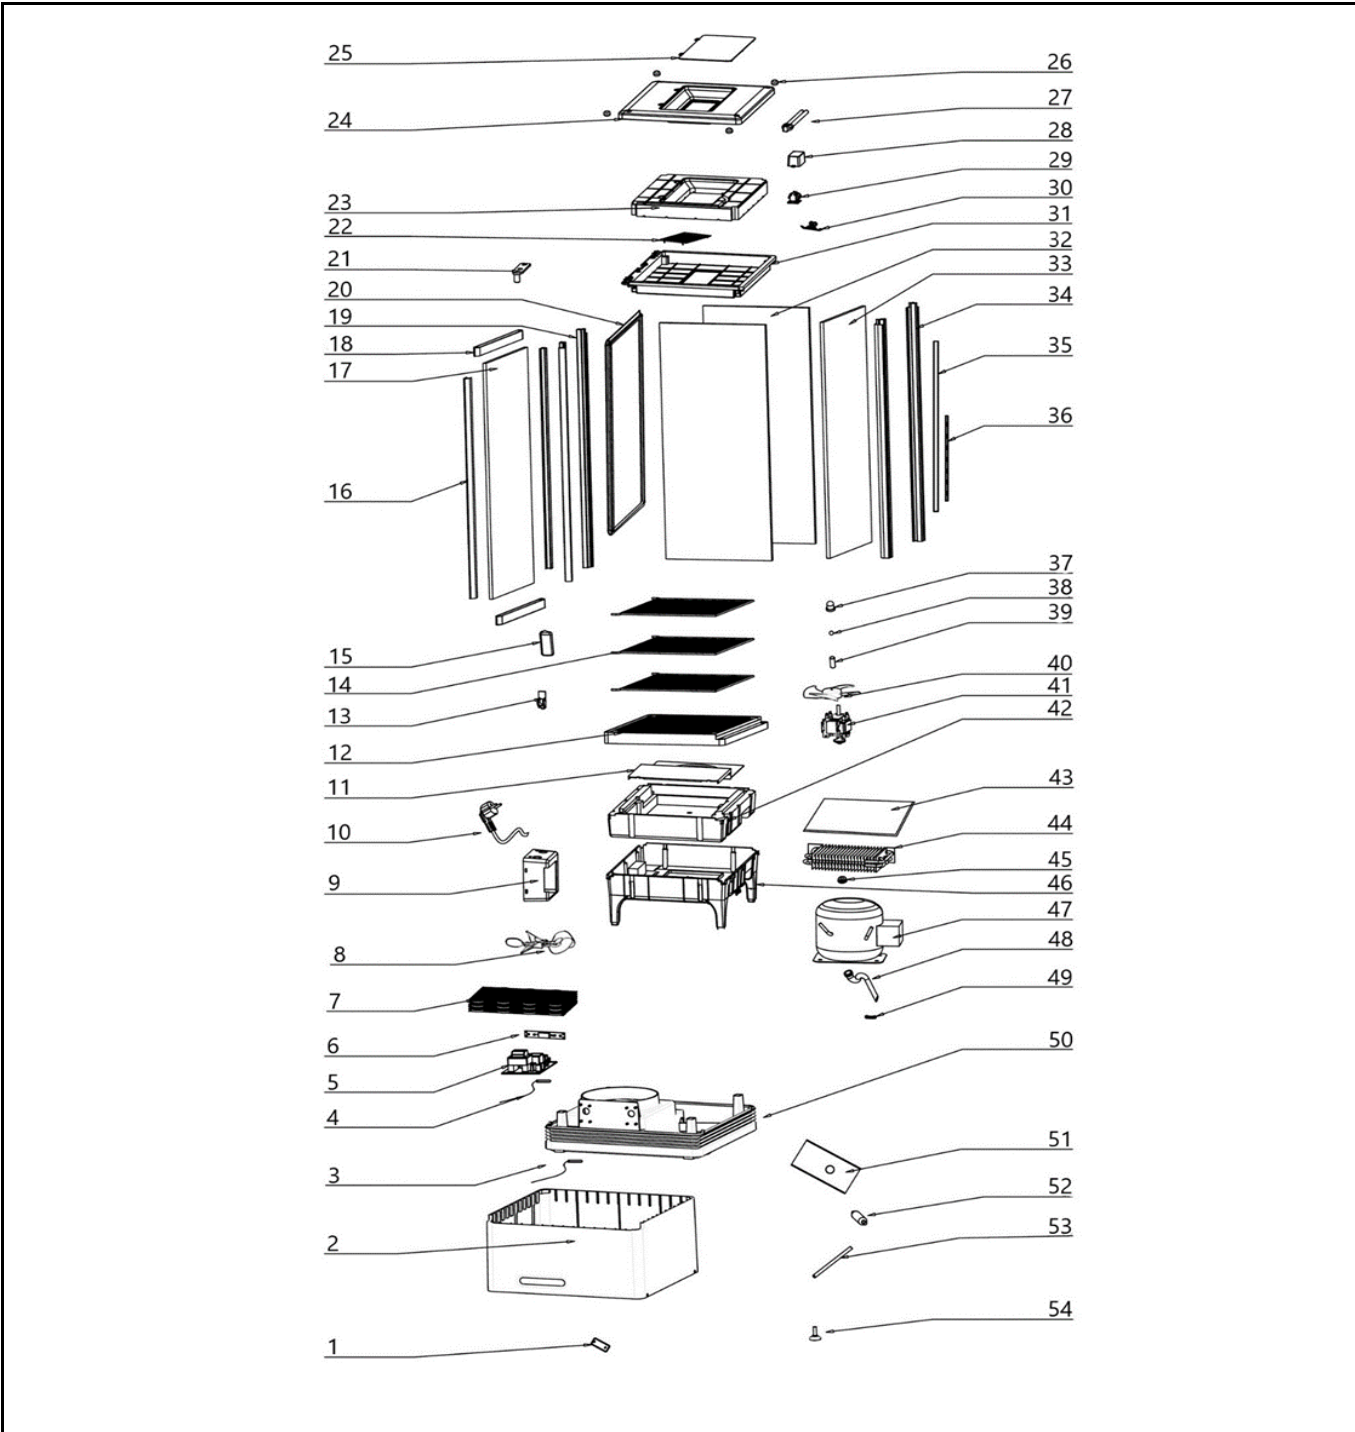

Drawing

Tools for Chefs

Hendi B.V.
Steenoven 21
3911 TX Rhenen
The Netherlands

Batch #	Appliance part#
HK037421 and up	233627
Description	
Refrigerated display cabinet 58L black	

Date	05-07-2021	Revision #	1.1
Revision	New shelf holder.