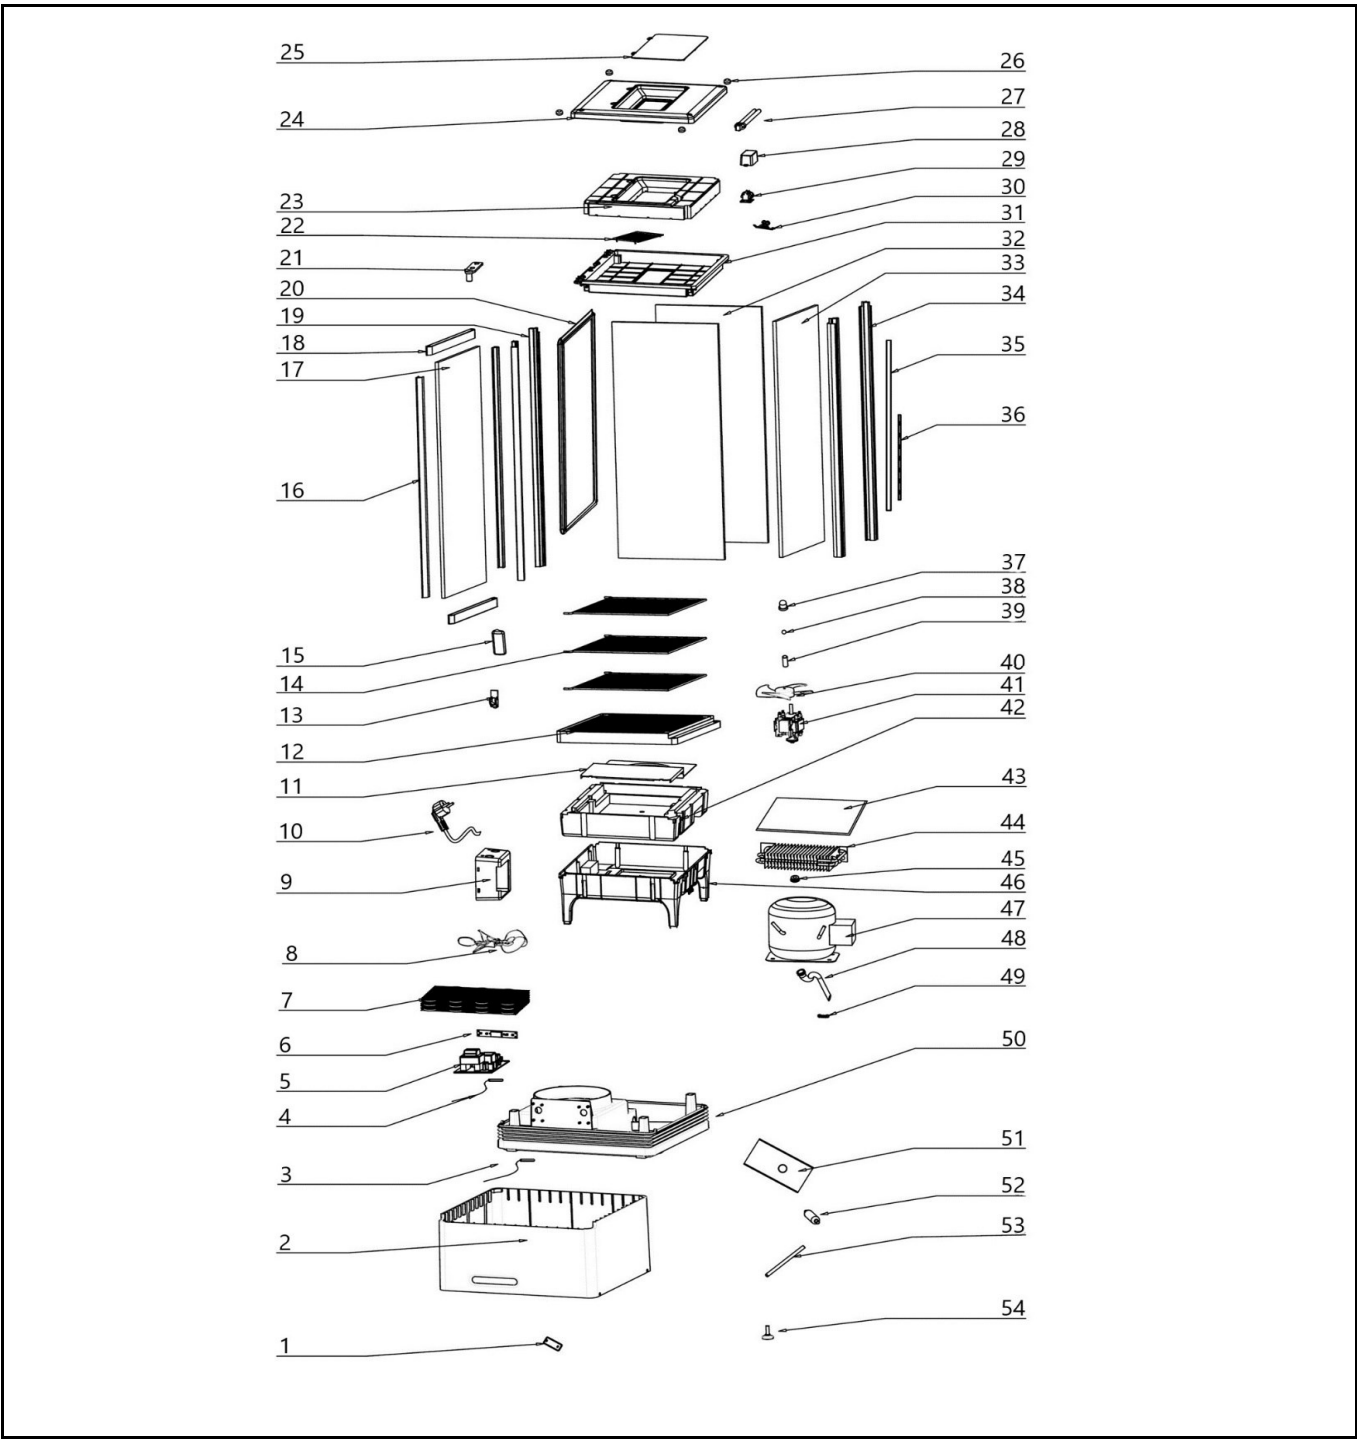

Drawing

Hendi B.V.
Steenoven 21
3911 TX Rhenen
The Netherlands

Batch #
170581 until
HK022221

Appliance part#
233627

Description
Refrigerated display cabinet 58L Black

Date	05-07-2021	Revision #	1.0
Revision	First Bill of Materials (BOM)