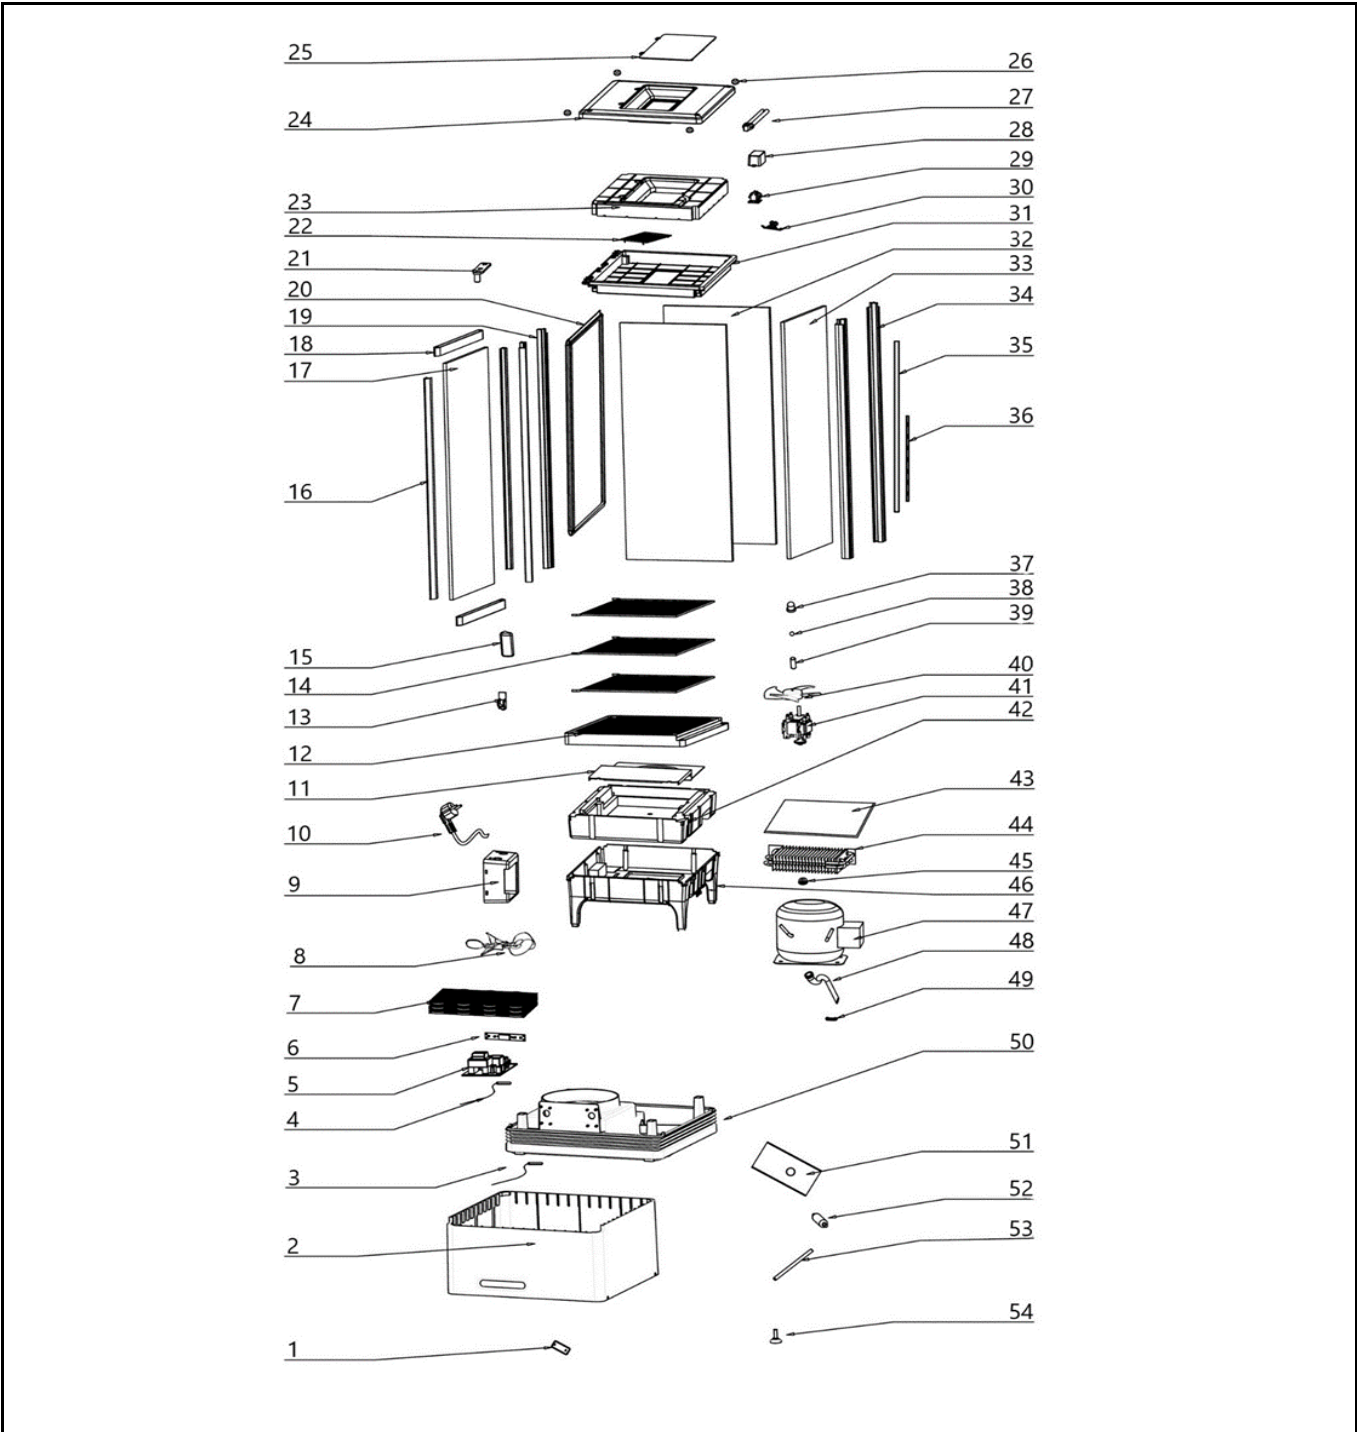

Drawing

Tools for Chefs

Hendi B.V.
Steenoven 21
3911 TX Rhenen
The Netherlands

Batch #
HK037421 and
up

Appliance part#
233610

Description
Refrigerated display cabinet 58L White

Date	05-07-2021	Revision #	1.1
Revision	New shelf holder.