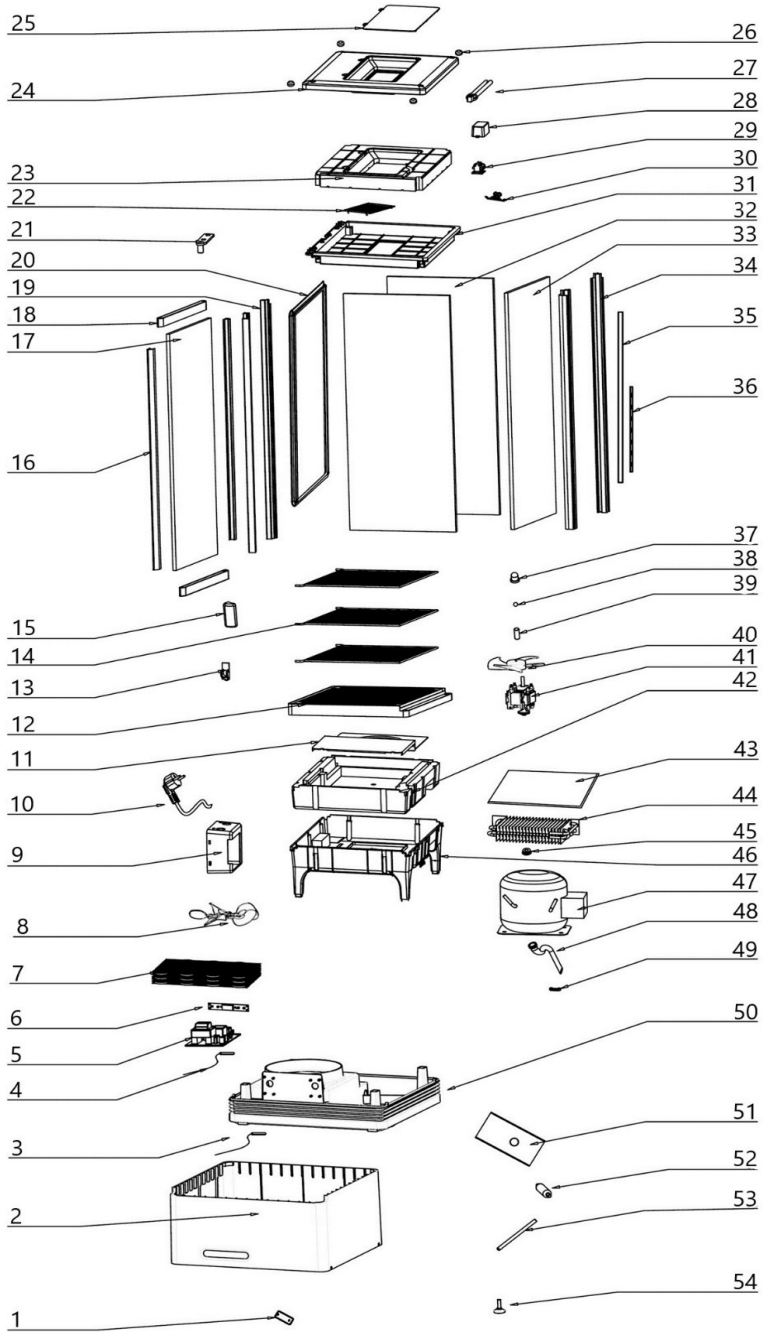

Drawing

Hendi B.V.
 Steenoven 21
 3911 TX Rhenen
 The Netherlands

Batch #

170581 until
 HK022221

Appliance part#

233610

Description

Refrigerated display cabinet 58L White

Date 05-07-2021

Revision #

1.0

Revision First Bill of Materials (BOM)

Bill of materials (BOM)

 <p>Hendi B.V. Steenoven 21 3911 TX Rhenen The Netherlands</p>	Batch #	Appliance part#
	170581 until HK022221	233610
	Description	
Refrigerated display cabinet 58L White		

Date	05-07-2021	Revision #	1.0
Revision	First Bill of Materials (BOM)		

Item	Description	Part#	Quantity	Remark	Picture
1	Feet	n/a	2		
2	Housing	n/a	1		
3	Probe (defrost)	948705	1		
4	Probe (temperature)	948712	1		
5	Main PCB	948729	1		
6	Display PCB	948736	1		
7	Condensor	n/a	1		
8	Condensor fanblade	n/a	1		
9	Main PCB housing	n/a	1		
10	Power cord	948743	1		
11	Evaporator bracket	n/a	1		
12	Ventilation tray	n/a	1		
13	Shelf holder	948750	4		
14	Shelf	948767	2		
15	Door handle	nss	1		
16	Door frame (left/right)	nss	2		
17	Door glass	nss	1		
18	Door frame (top/bottom)	nss	2		
15~18	Door complete	948842	1		
19	Conrner pole (front)	n/a	2		
20	Door gasket	948866	1		
21	Door hinge (top)	n/a	1		
22	Inner housing panel (top)	n/a	1		
24	Housing panel (top)	n/a	1		
25	Housing cover (top)	n/a	1		
26	Screw cover	n/a	4		
27	Lamp	948798	1		
28	Ballast	948804	1		
29	Lamp fitting	n/a	1		
30	Lamp bracket	n/a	1		
31	Defuser	n/a	1		
32	Glass panel (side)	948880	1		
33	Glass panel (back)	948897	1		
34	Corner pole (back)	n/a	2		
35	Bracket (left/right)	n/a	2		
36	Bracket (top/bottom)	n/a	2		
37	Door hinge bushing	n/a	1		
38	Steel ball for door hinge	n/a	1		
39	Pin for door hinge	n/a	1		
40	Evaporator fanblade	n/a	1		
41	Fan motor	948811	1		
43	Evaporator cover	n/a	1		
44	Evaporator	n/a	1		
45	Fan mount ring	n/a	1		
46	Evaporator bracket	n/a	1		
47	Compressor	948828	1	(HVM86AA R600a)	
48	Drain pipe	n/a	1		
49	Bracket	n/a	1		
50	Housing base	n/a	1		
51	Fan motor bracket	n/a	1		
52	Dryer filter	n/a	1		
54	Feet (adjustable)	948835	2		