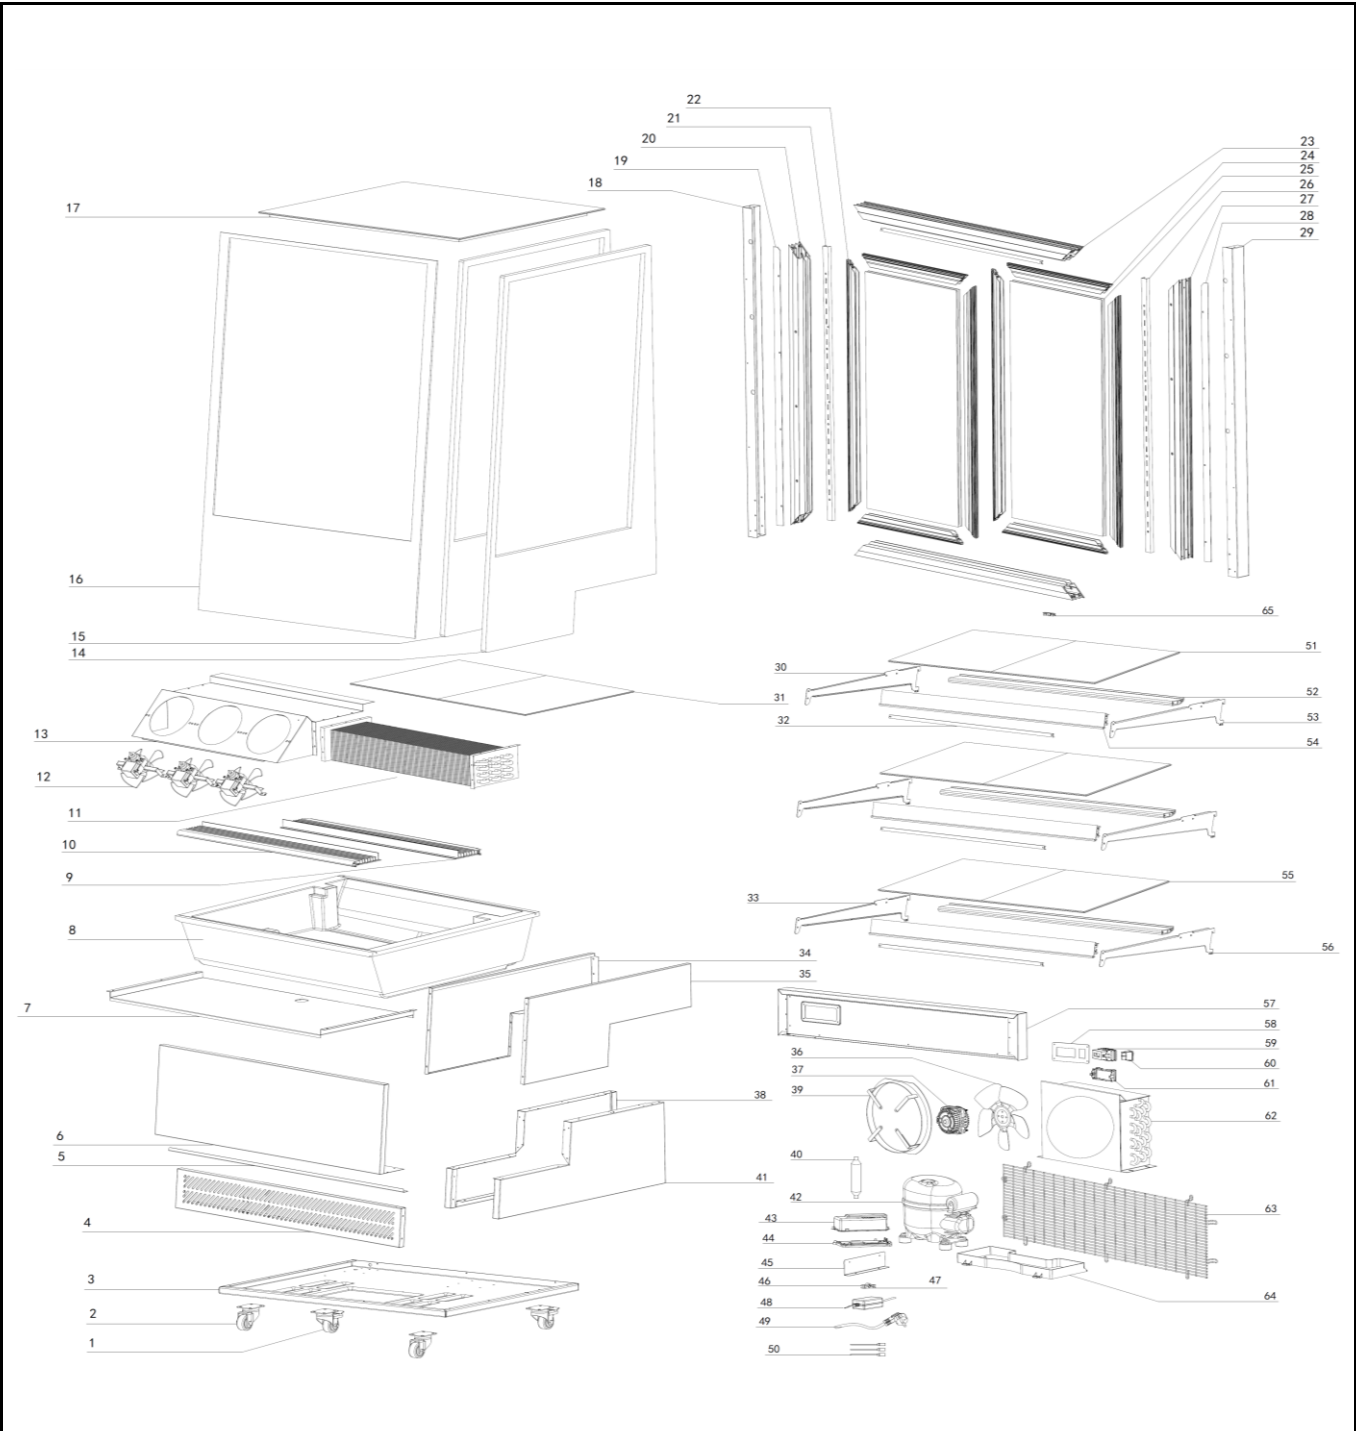

Drawing

Tools for Chefs

Hendi B.V.
Steenoven 21
3911 TX Rhenen
The Netherlands

Batch #
181311 and up

Appliance part#
233443

Description
Refrigerated display cabinet with 3 slanted shelves 500L

Date	16-04-2020	Revision #	1.0
Revision	First Bill of Materials (BOM)