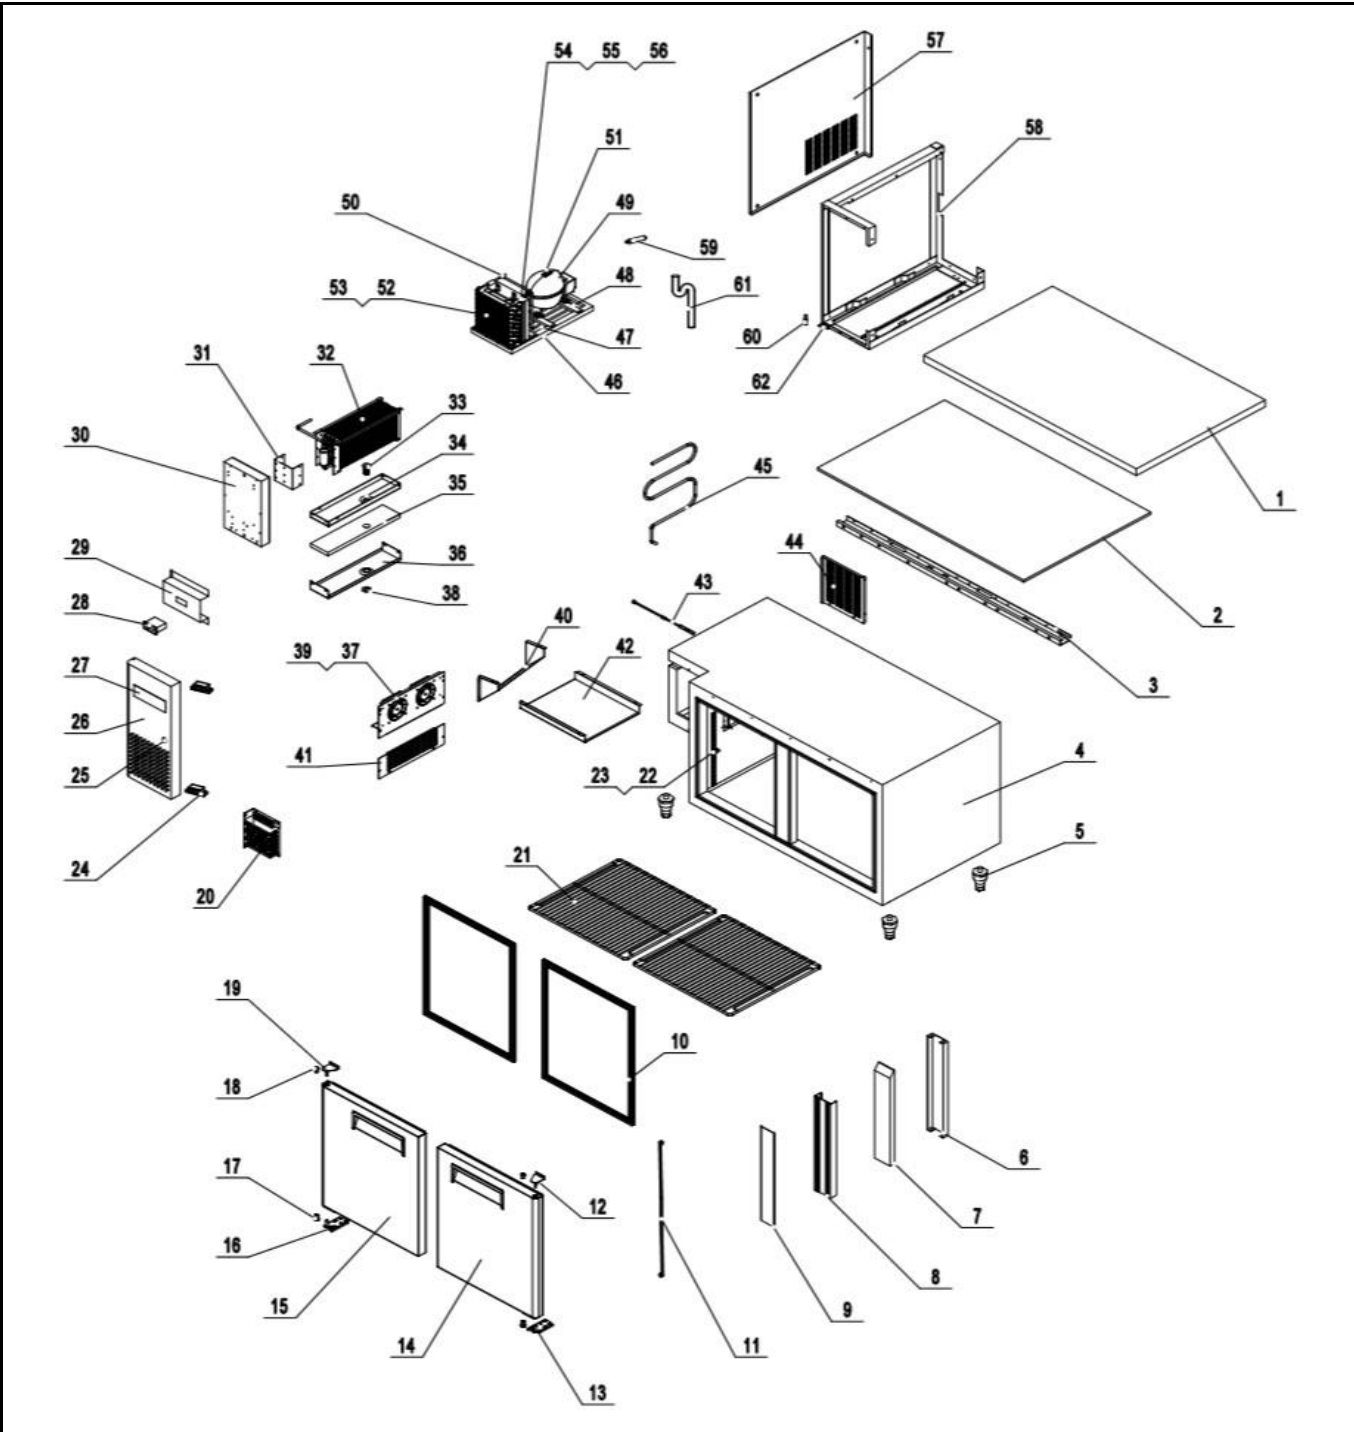

Drawing

Tools for Chefs

Hendi B.V.  
 Steenoven 21  
 3911 TX Rhenen  
 The Netherlands

Batch #  
 181921 and up

Appliance part#  
**233344**

Description  
 Two door refrigerated counter Kitchen Line  
 220L

### Bill of materials (BOM)

 <p><b>Hendi B.V.</b> Steenoven 21 3911 TX Rhenen The Netherlands</p>	<b>Batch #</b>	<b>Appliance part#</b>
	181921 and up	<b>233344</b>
	<b>Description</b>	
	Two door refrigerated counter Kitchen Line 220L	

### Circuit diagram

**Hendi B.V.**  
 Steenoven 21  
 3911 TX Rhenen  
 The Netherlands

Tools for Chefs

**Batch #**  
 181921 and up

**Appliance part#**  
233344

**Description**  
 Two door refrigerated counter Kitchen Line  
 220L