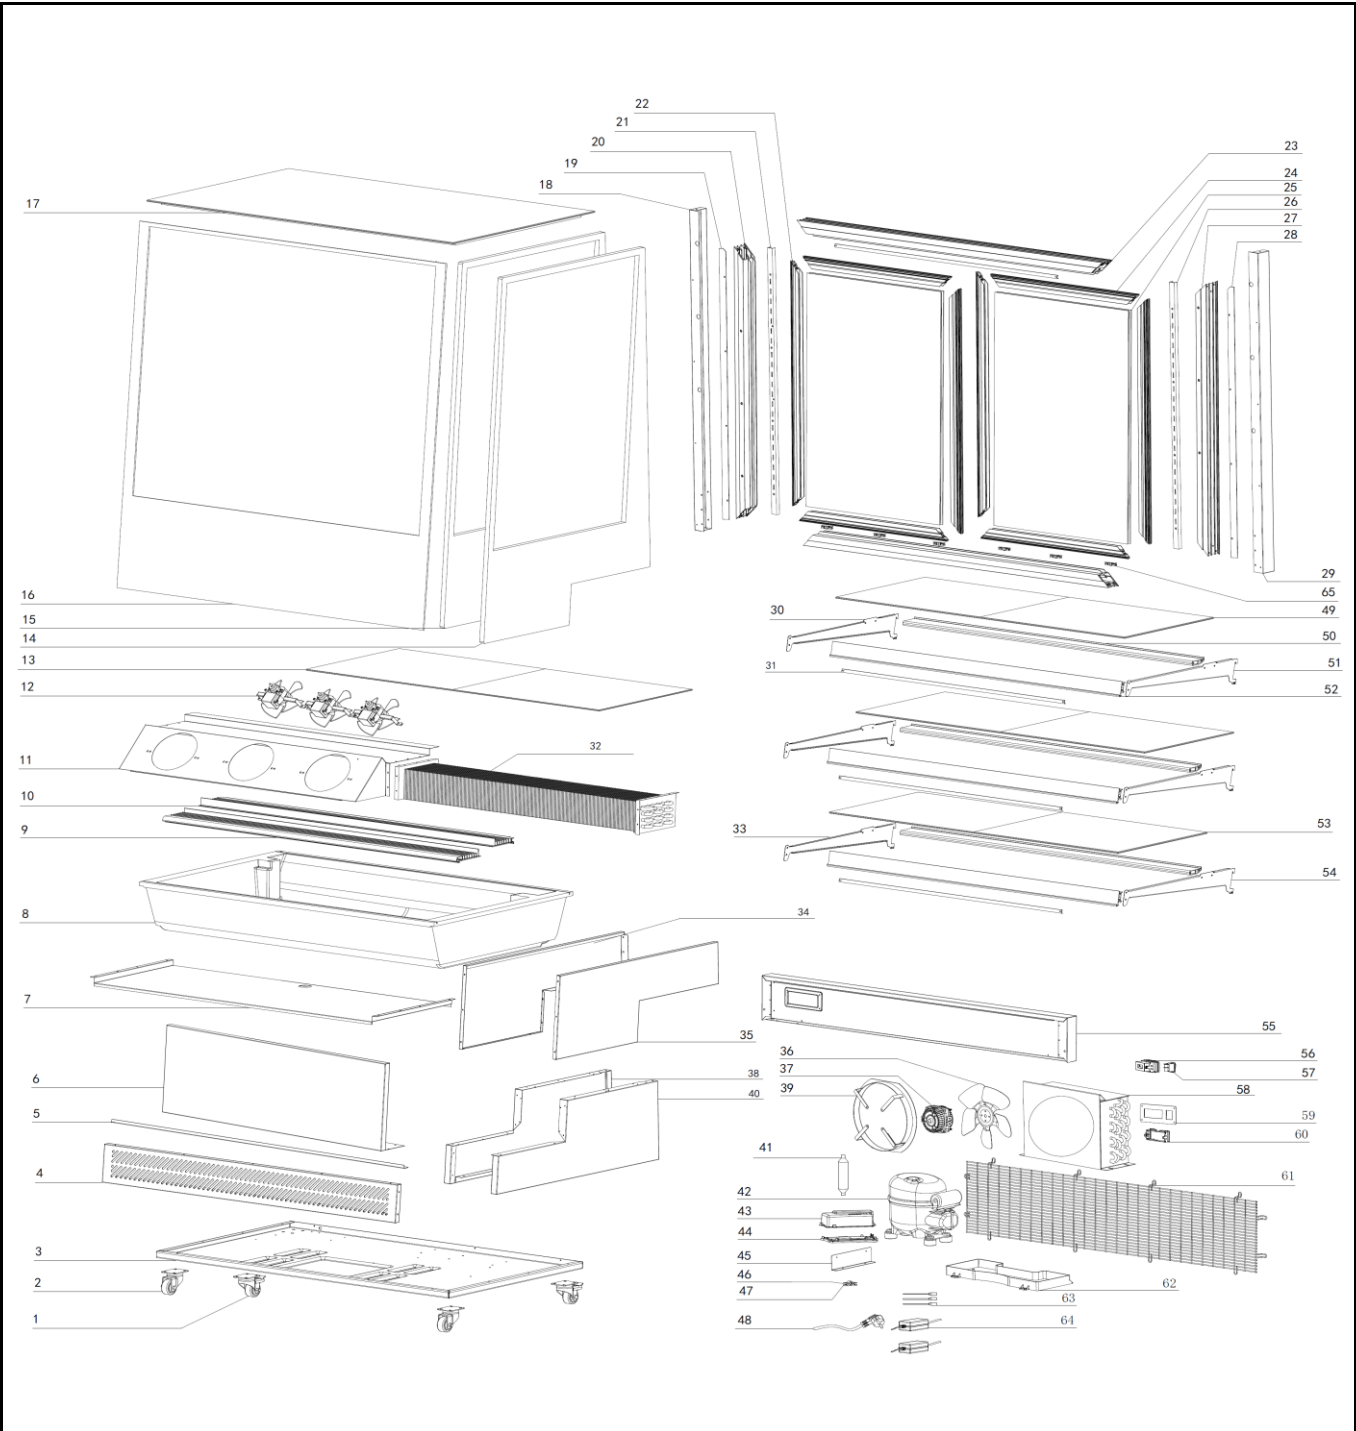

Drawing

Tools for Chefs

Hendi B.V.
Steenoven 21
3911 TX Rhenen
The Netherlands

Batch #
181311 and up

Appliance part#
233320

Description
Refrigerated display cabinet with 3 slanted shelves 650L

Date	15-04-2020	Revision #	1.0
Revision	First Bill of Materials (BOM)