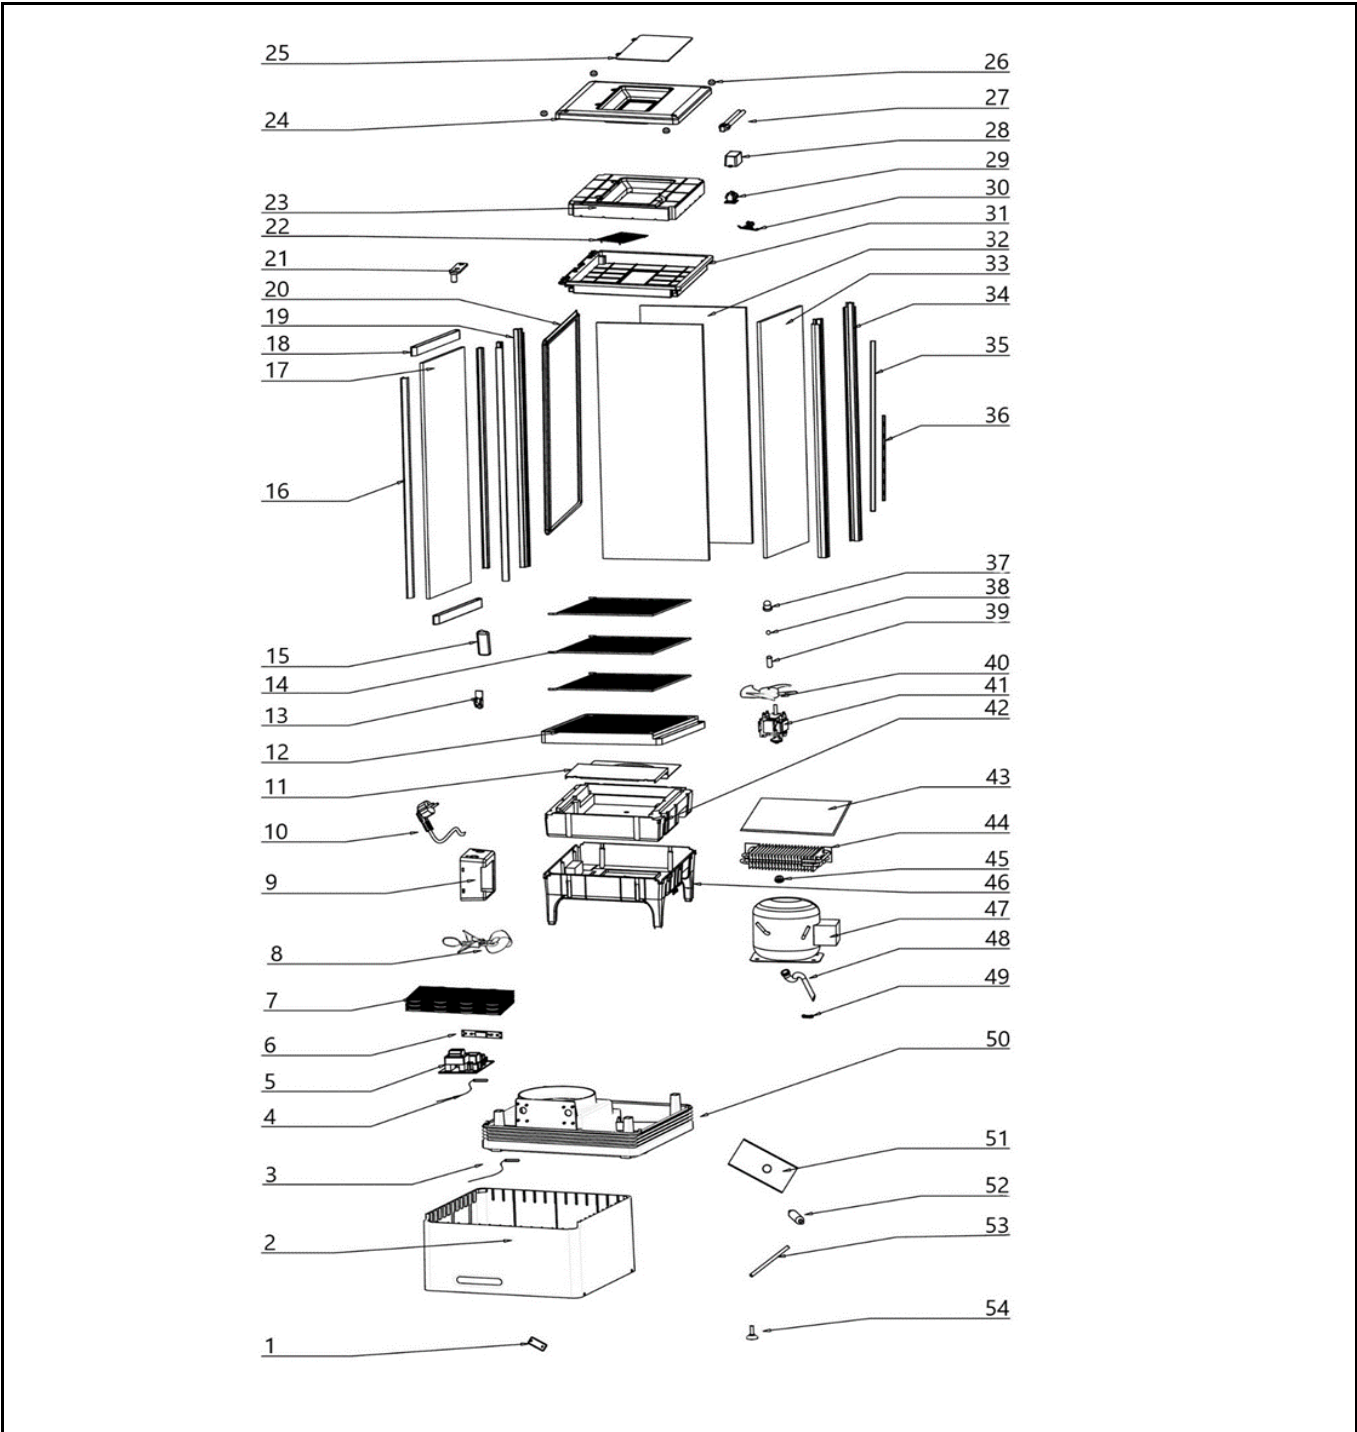

Bill of materials (BOM)

 <b style="font-size: 24px; margin-left: 10px;">HENDI Tools for Chefs Hendi B.V. Steenoven 21 3911 TX Rhenen The Netherlands	Batch #	Appliance part#
	HK037421 and up	233269
	Description	
Refrigerated display cabinet 98L black		

Date	05-07-2021	Revision #	1.1
Revision	New shelf holder.		

Item	Description	Part#	Quantity	Remark	Picture
1	Feet	n/a	2		
2	Housing	n/a	1		
3	Probe (defrost)	948705	1		
4	Probe (temperature)	948712	1		
5	Main PCB	948729	1		
6	Display PCB	948736	1		
7	Condensor	n/a	1		
8	Condensor fanblade	n/a	1		
9	Main PCB housing	n/a	1		
10	Power cord	948743	1		
11	Evaporator bracket	n/a	1		
12	Ventilation tray	n/a	1		
13	Shelf holder	960325	8		
14	Shelf	948781	4		
15	Door handle	nss	1		
16	Door frame (left/right)	nss	2		
17	Door glass	nss	1		
18	Door frame (top/bottom)	nss	2		
15~18	Door complete	949030	1		
19	Conrner pole (front)	n/a	2		
20	Door gasket	949054	1		
21	Door hinge (top)	n/a	1		
22	Inner housing panel (top)	n/a	1		
24	Housing panel (top)	n/a	1		
25	Housing cover (top)	n/a	1		
26	Screw cover	n/a	4		
27	Lamp	948798	1		
28	Ballast	948804	1		
29	Lamp fitting	n/a	1		
30	Lamp bracket	n/a	1		
31	Defuser	n/a	1		
32	Glass panel (side)	949061	1		
33	Glass panel (back)	949078	1		
34	Corner pole (back)	n/a	2		
35	Bracket (left/right)	n/a	2		
36	Bracket (top/bottom)	n/a	2		
37	Door hinge bushing	n/a	1		
38	Steel ball for door hinge	n/a	1		
39	Pin for door hinge	n/a	1		
40	Evaporator fanblade	n/a	1		
41	Fan motor	948811	1		
43	Evaporator cover	n/a	1		
44	Evaporator	n/a	1		
45	Fan mount ring	n/a	1		
46	Evaporator bracket	n/a	1		
47	Compressor	948828	1	(HVM86AA R600a)	
48	Drain pipe	n/a	1		
49	Bracket	n/a	1		
50	Housing base	n/a	1		
51	Fan motor bracket	n/a	1		
52	Dryer filter	n/a	1		
54	Feet (adjustable)	948835	2		