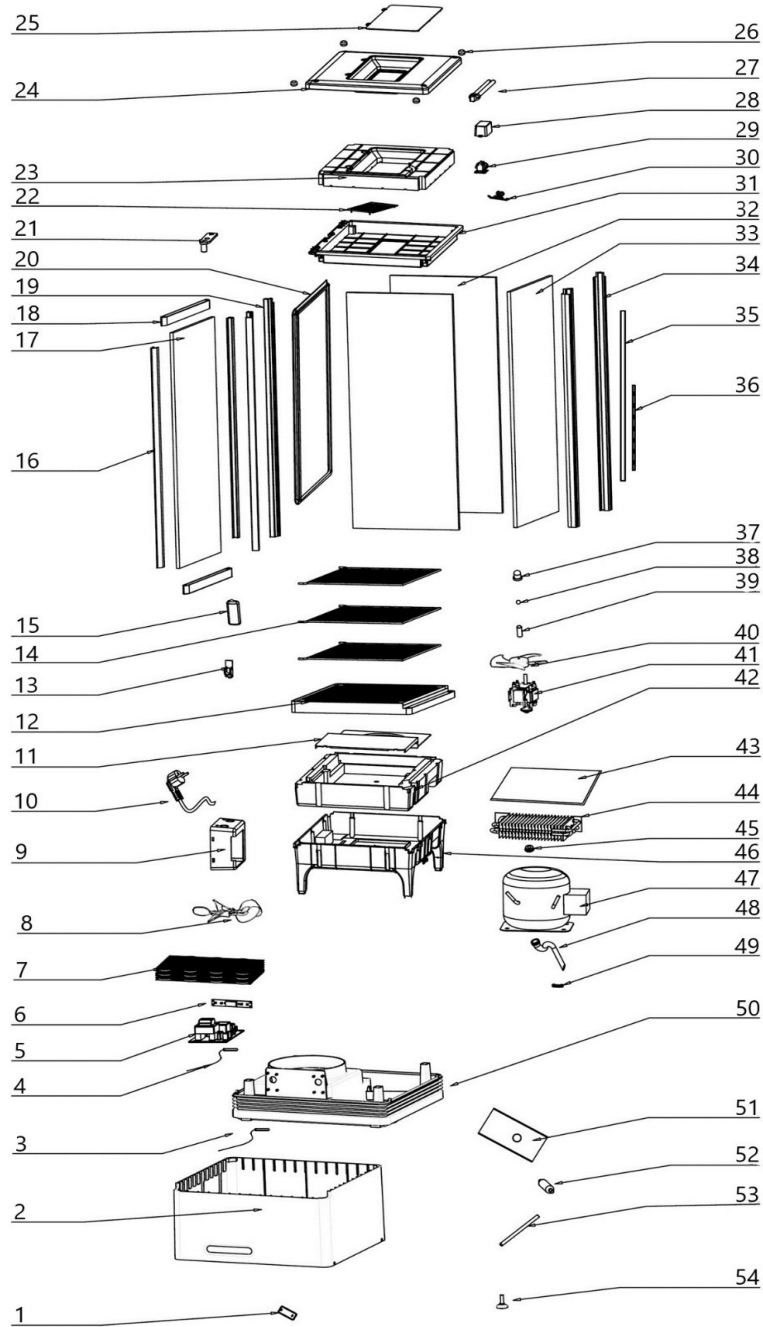

Refrigerated display cabinet 98L Black

Date 05-07-2021

Revision #

1.0

Revision First Bill of Materials (BOM)

Bill of materials (BOM)

 HENDI Tools for Chefs Hendi B.V. Steenoven 21 3911 TX Rhenen The Netherlands	Batch #	Appliance part#
	170581 until HK022221	233269
	Description	
Refrigerated display cabinet 98L Black		

Date	05-07-2021	Revision #	1.0
Revision	First Bill of Materials (BOM)		

Item	Description	Part#	Quantity	Remark	Picture
1	Feet	n/a	2		
2	Housing	n/a	1		
3	Probe (defrost)	948705	1		
4	Probe (temperature)	948712	1		
5	Main PCB	948729	1		
6	Display PCB	948736	1		
7	Condensor	n/a	1		
8	Condensor fanblade	n/a	1		
9	Main PCB housing	n/a	1		
10	Power cord	948743	1		
11	Evaporator bracket	n/a	1		
12	Ventilation tray	n/a	1		
13	Shelf holder	948774	8		
14	Shelf	948781	4		
15	Door handle	nss	1		
16	Door frame (left/right)	nss	2		
17	Door glass	nss	1		
18	Door frame (top/bottom)	nss	2		
15~18	Door complete	949030	1		
19	Conrner pole (front)	n/a	2		
20	Door gasket	949054	1		
21	Door hinge (top)	n/a	1		
22	Inner housing panel (top)	n/a	1		
24	Housing panel (top)	n/a	1		
25	Housing cover (top)	n/a	1		
26	Screw cover	n/a	4		
27	Lamp	948798	1		
28	Ballast	948804	1		
29	Lamp fitting	n/a	1		
30	Lamp bracket	n/a	1		
31	Defuser	n/a	1		
32	Glass panel (side)	949061	1		
33	Glass panel (back)	949078	1		
34	Corner pole (back)	n/a	2		
35	Bracket (left/right)	n/a	2		
36	Bracket (top/bottom)	n/a	2		
37	Door hinge bushing	n/a	1		
38	Steel ball for door hinge	n/a	1		
39	Pin for door hinge	n/a	1		
40	Evaporator fanblade	n/a	1		
41	Fan motor	948811	1		
43	Evaporator cover	n/a	1		
44	Evaporator	n/a	1		
45	Fan mount ring	n/a	1		
46	Evaporator bracket	n/a	1		
47	Compressor	948828	1	(HVM86AA R600a)	
48	Drain pipe	n/a	1		
49	Bracket	n/a	1		
50	Housing base	n/a	1		
51	Fan motor bracket	n/a	1		
52	Dryer filter	n/a	1		
54	Feet (adjustable)	948835	2		